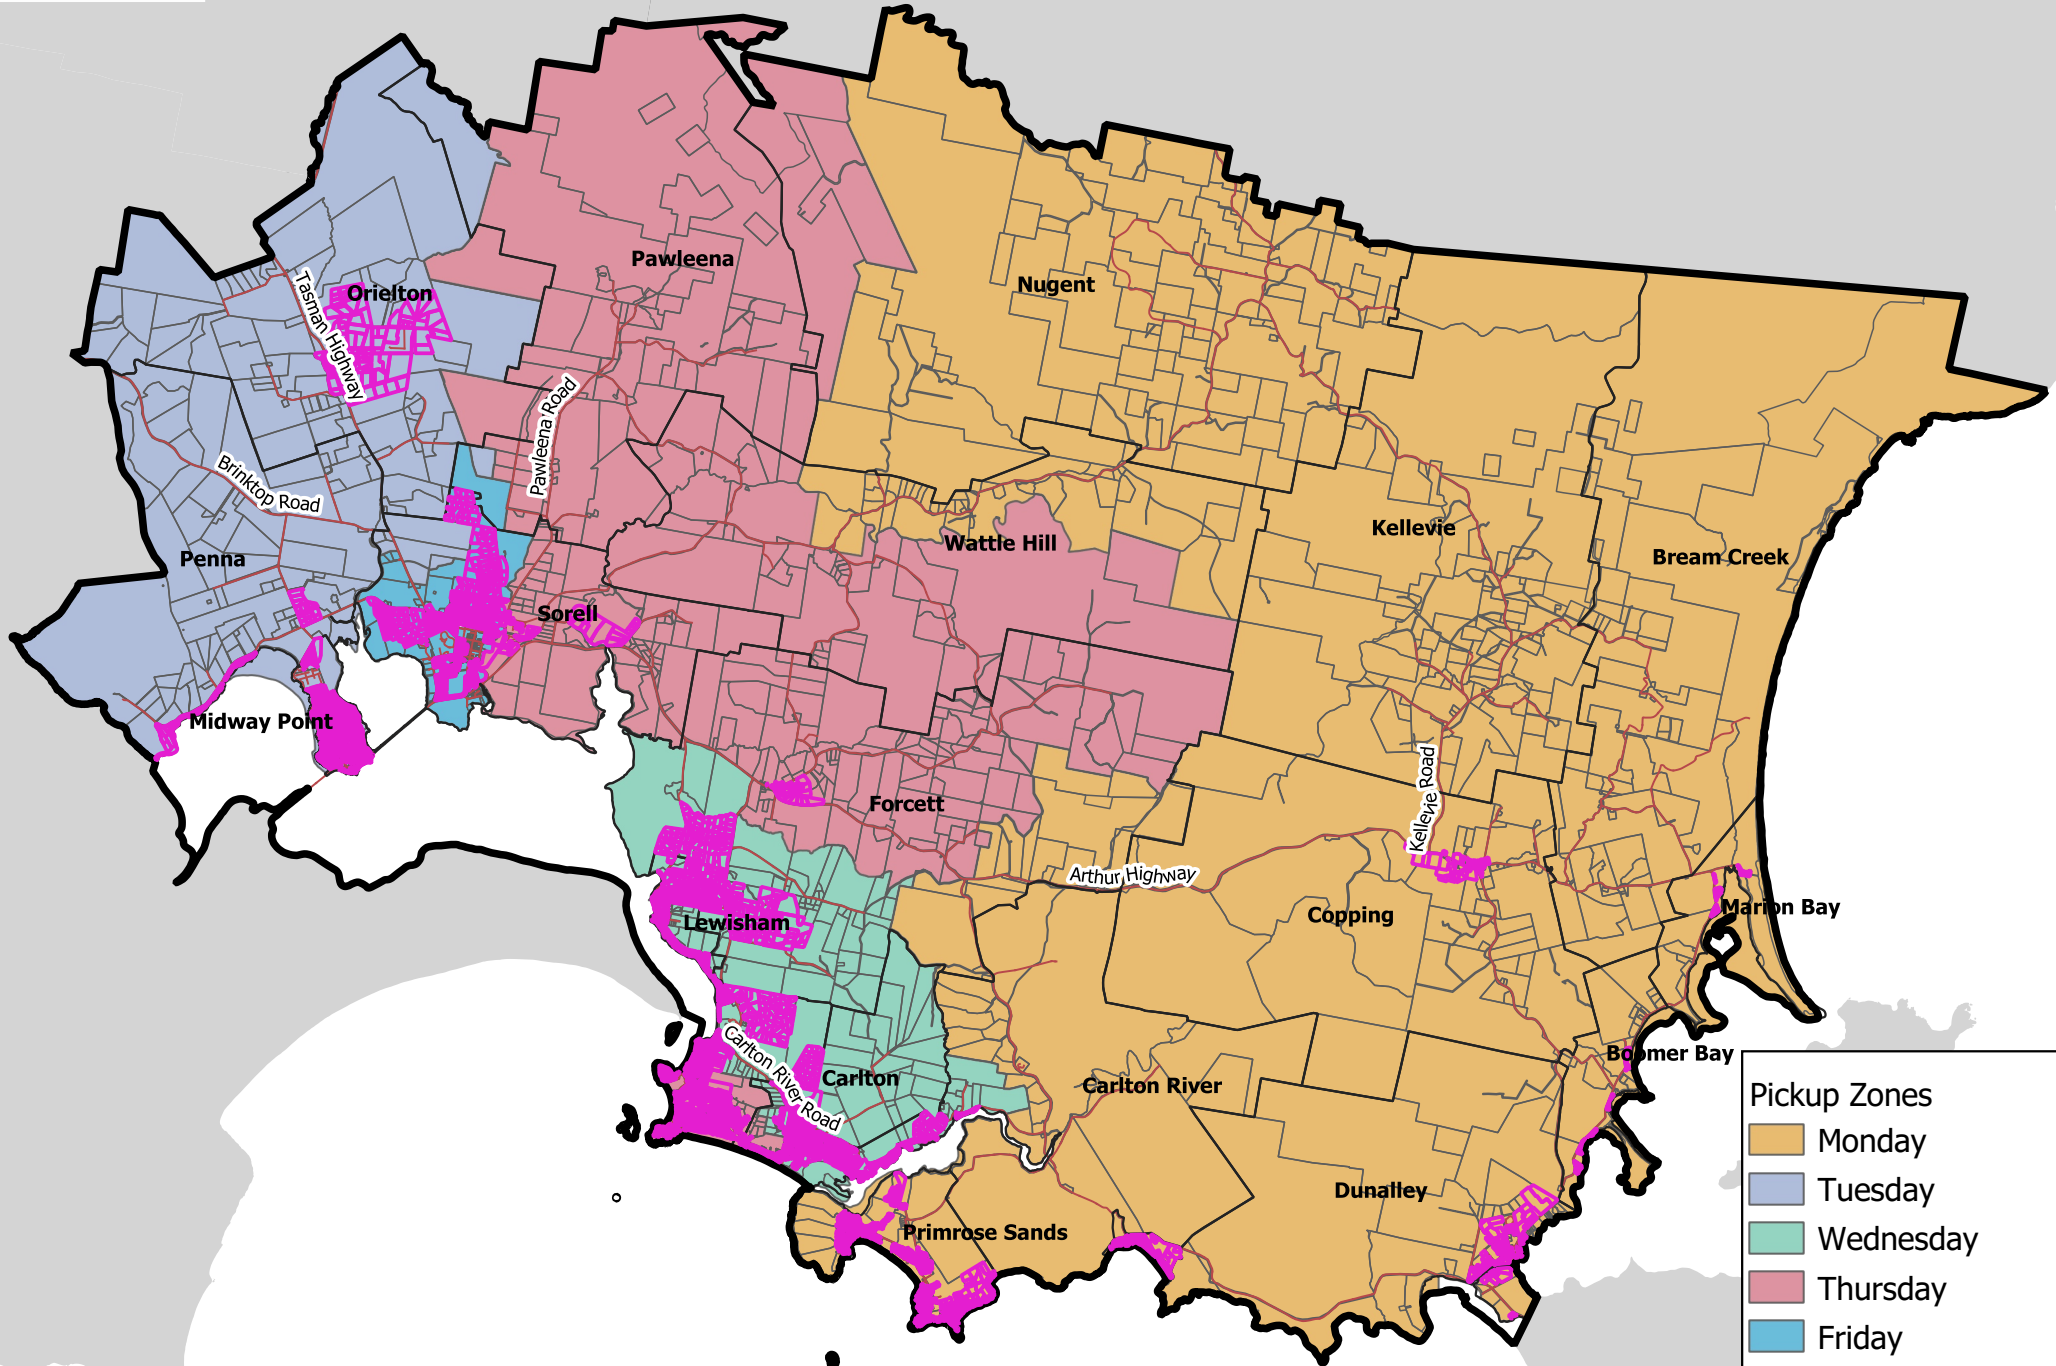

# Sorell Council Waste Pickup

**Pickup Zones**

- Monday
- Tuesday
- Wednesday
- Thursday
- Friday
- Green Waste Pickup