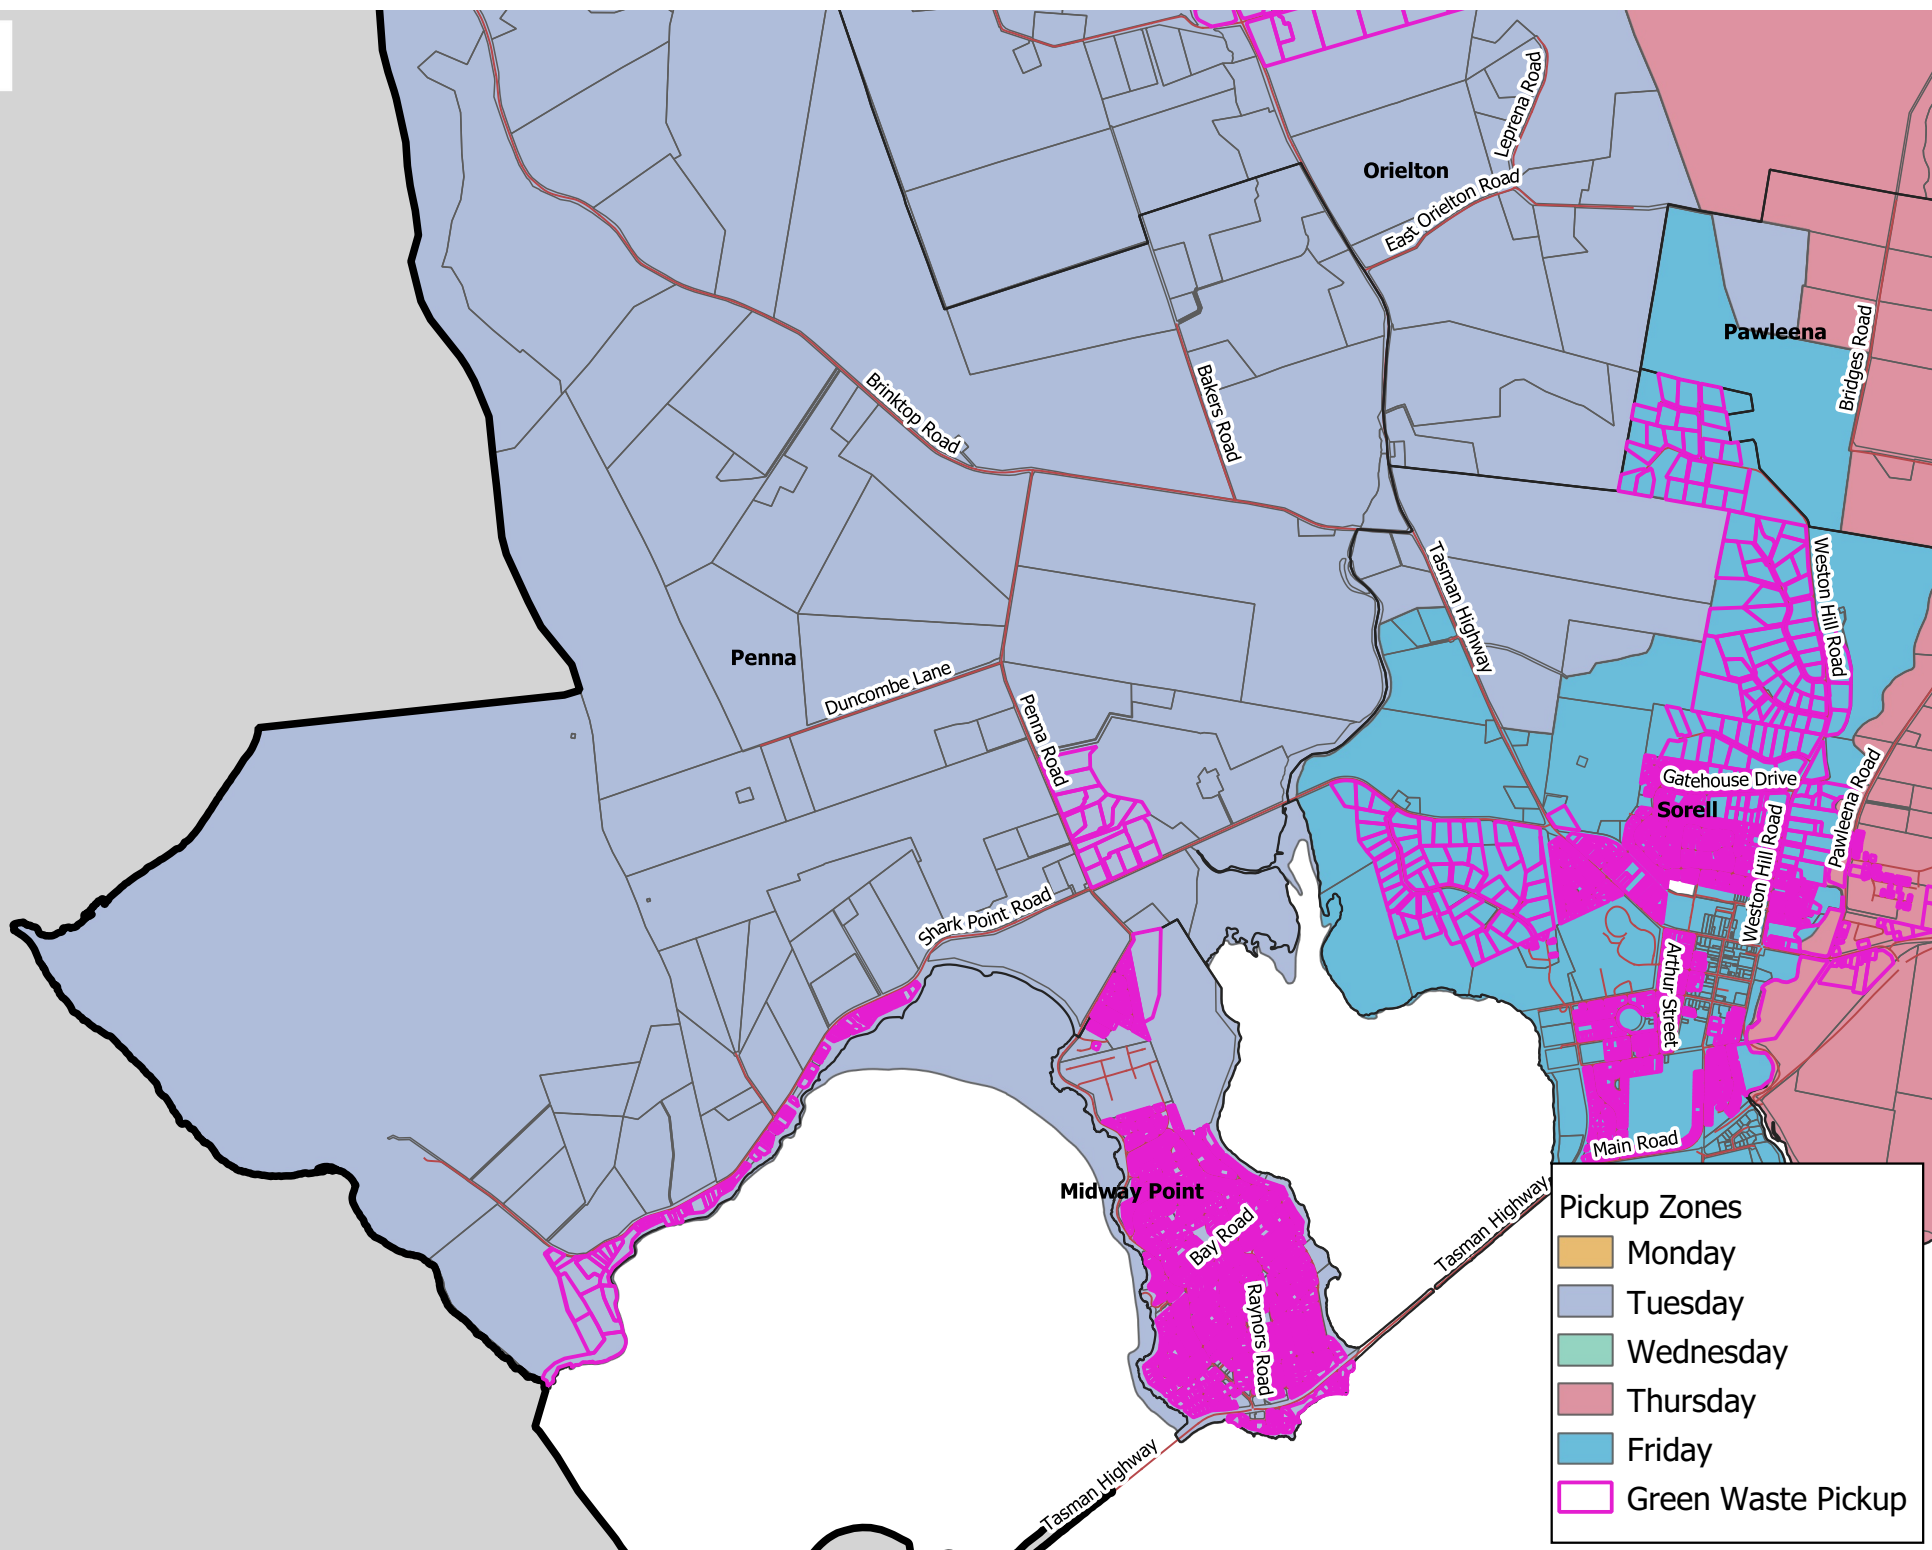

# 1D Monday

**Pickup Zones**

- Monday
- Tuesday
- Wednesday
- Thursday
- Friday
- Green Waste Pickup

**Pickup Zones**

- Monday
- Tuesday
- Wednesday
- Thursday
- Friday
- Green Waste Pickup

# 2C Tuesday

**Pickup Zones**

- Monday
- Tuesday
- Wednesday
- Thursday
- Friday
- Green Waste Pickup

**3A**  
**Wednesday**

**Pickup Zones**

- Monday
- Tuesday
- Wednesday
- Thursday
- Friday
- Green Waste Pickup