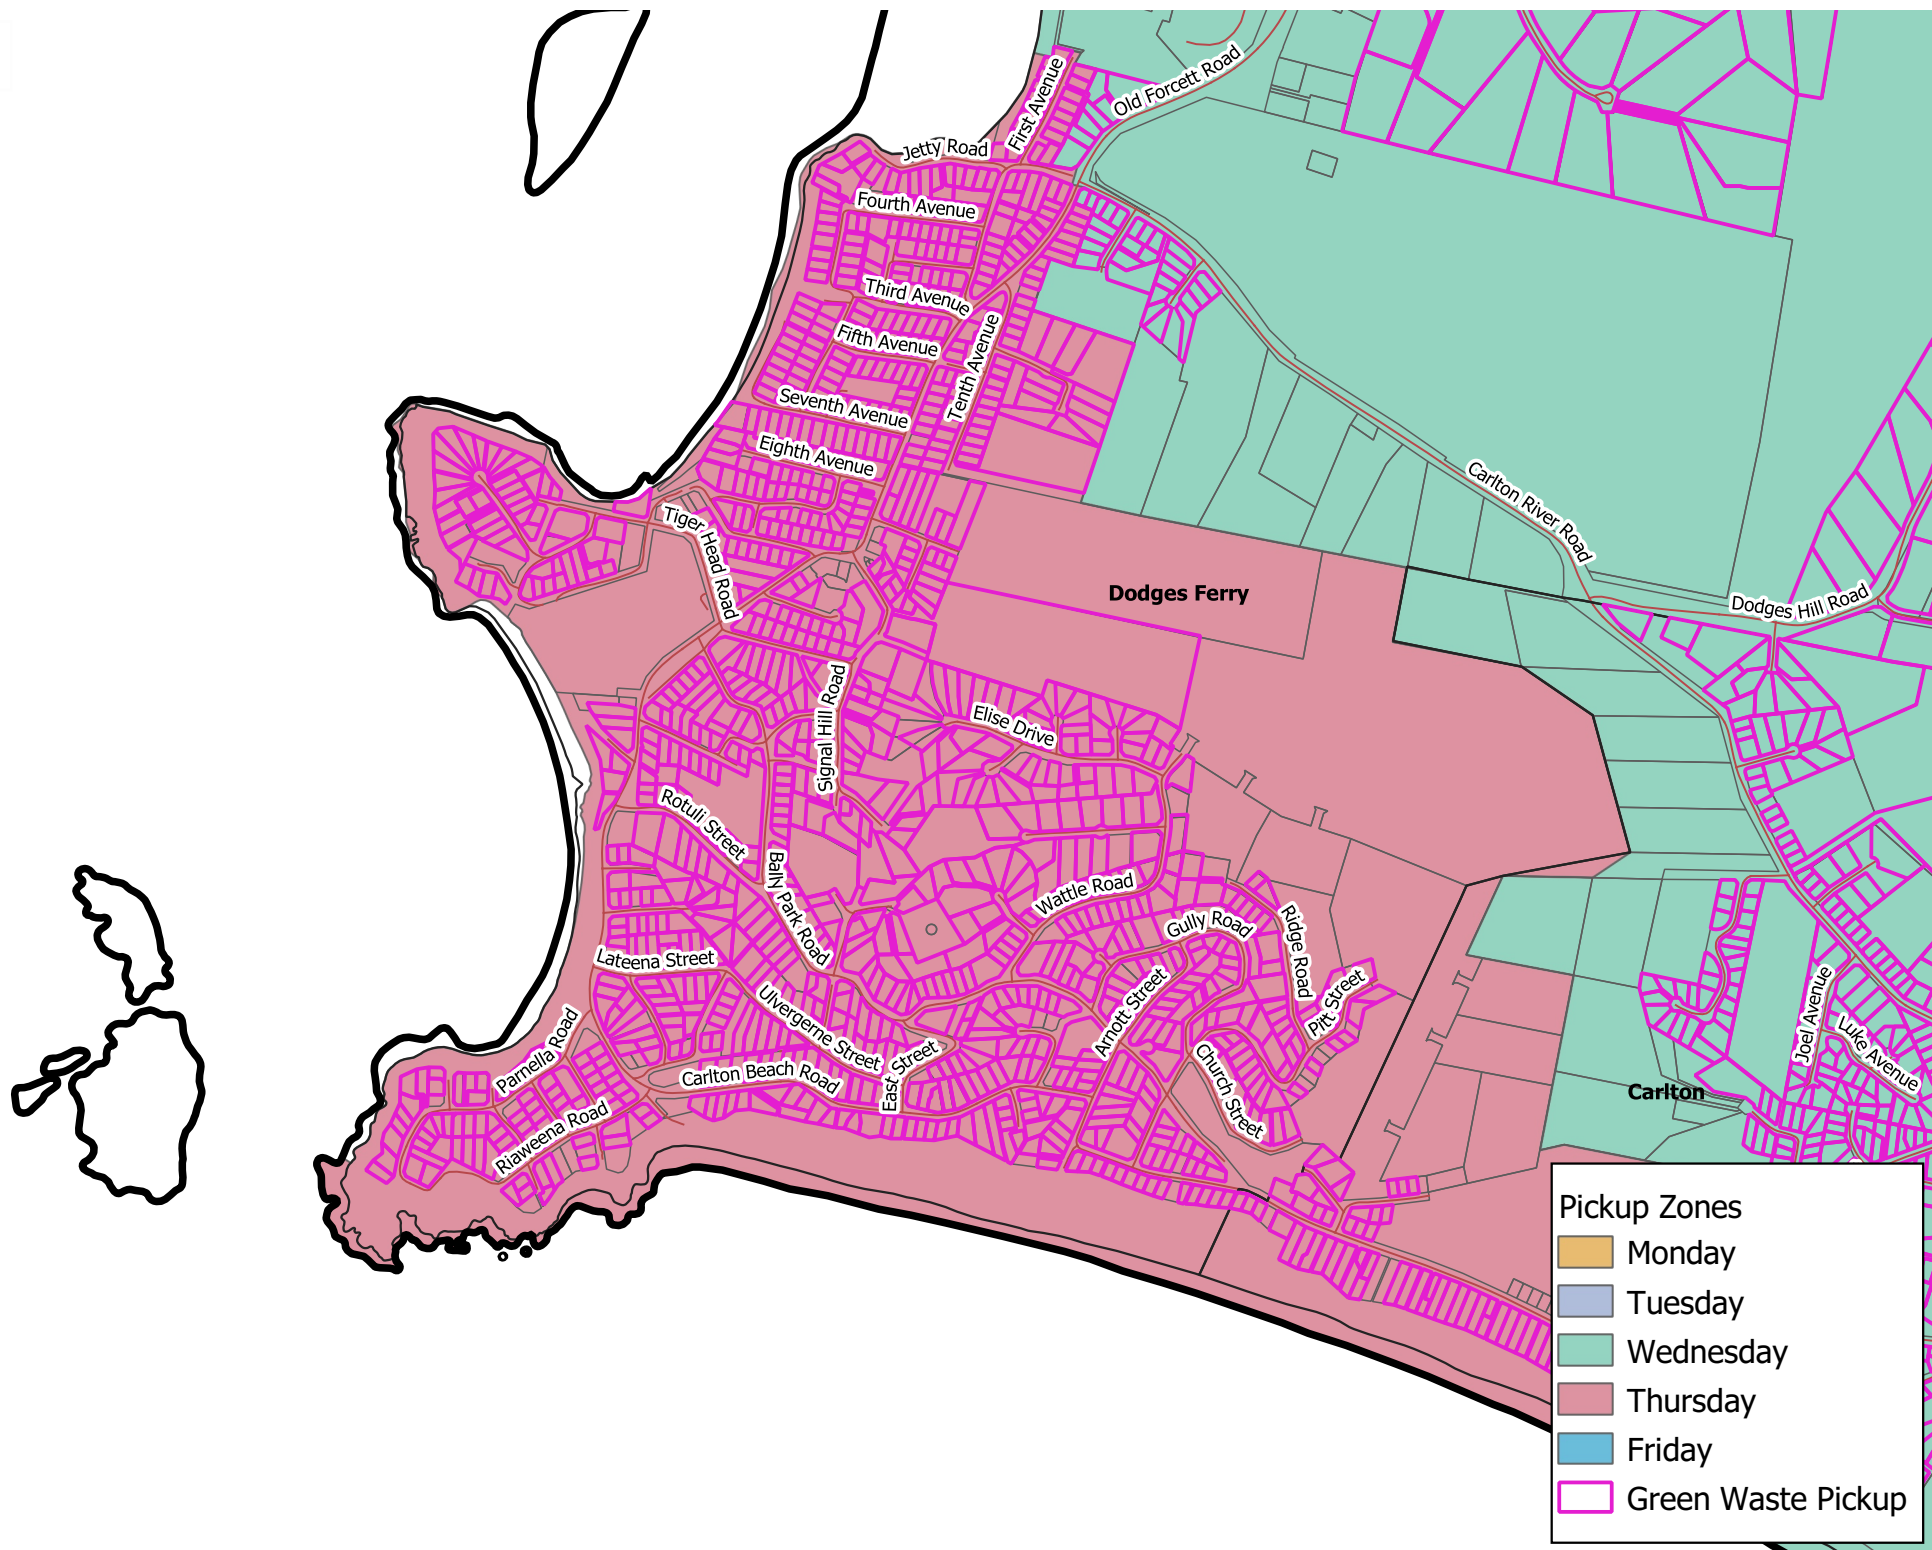

4C Thursday