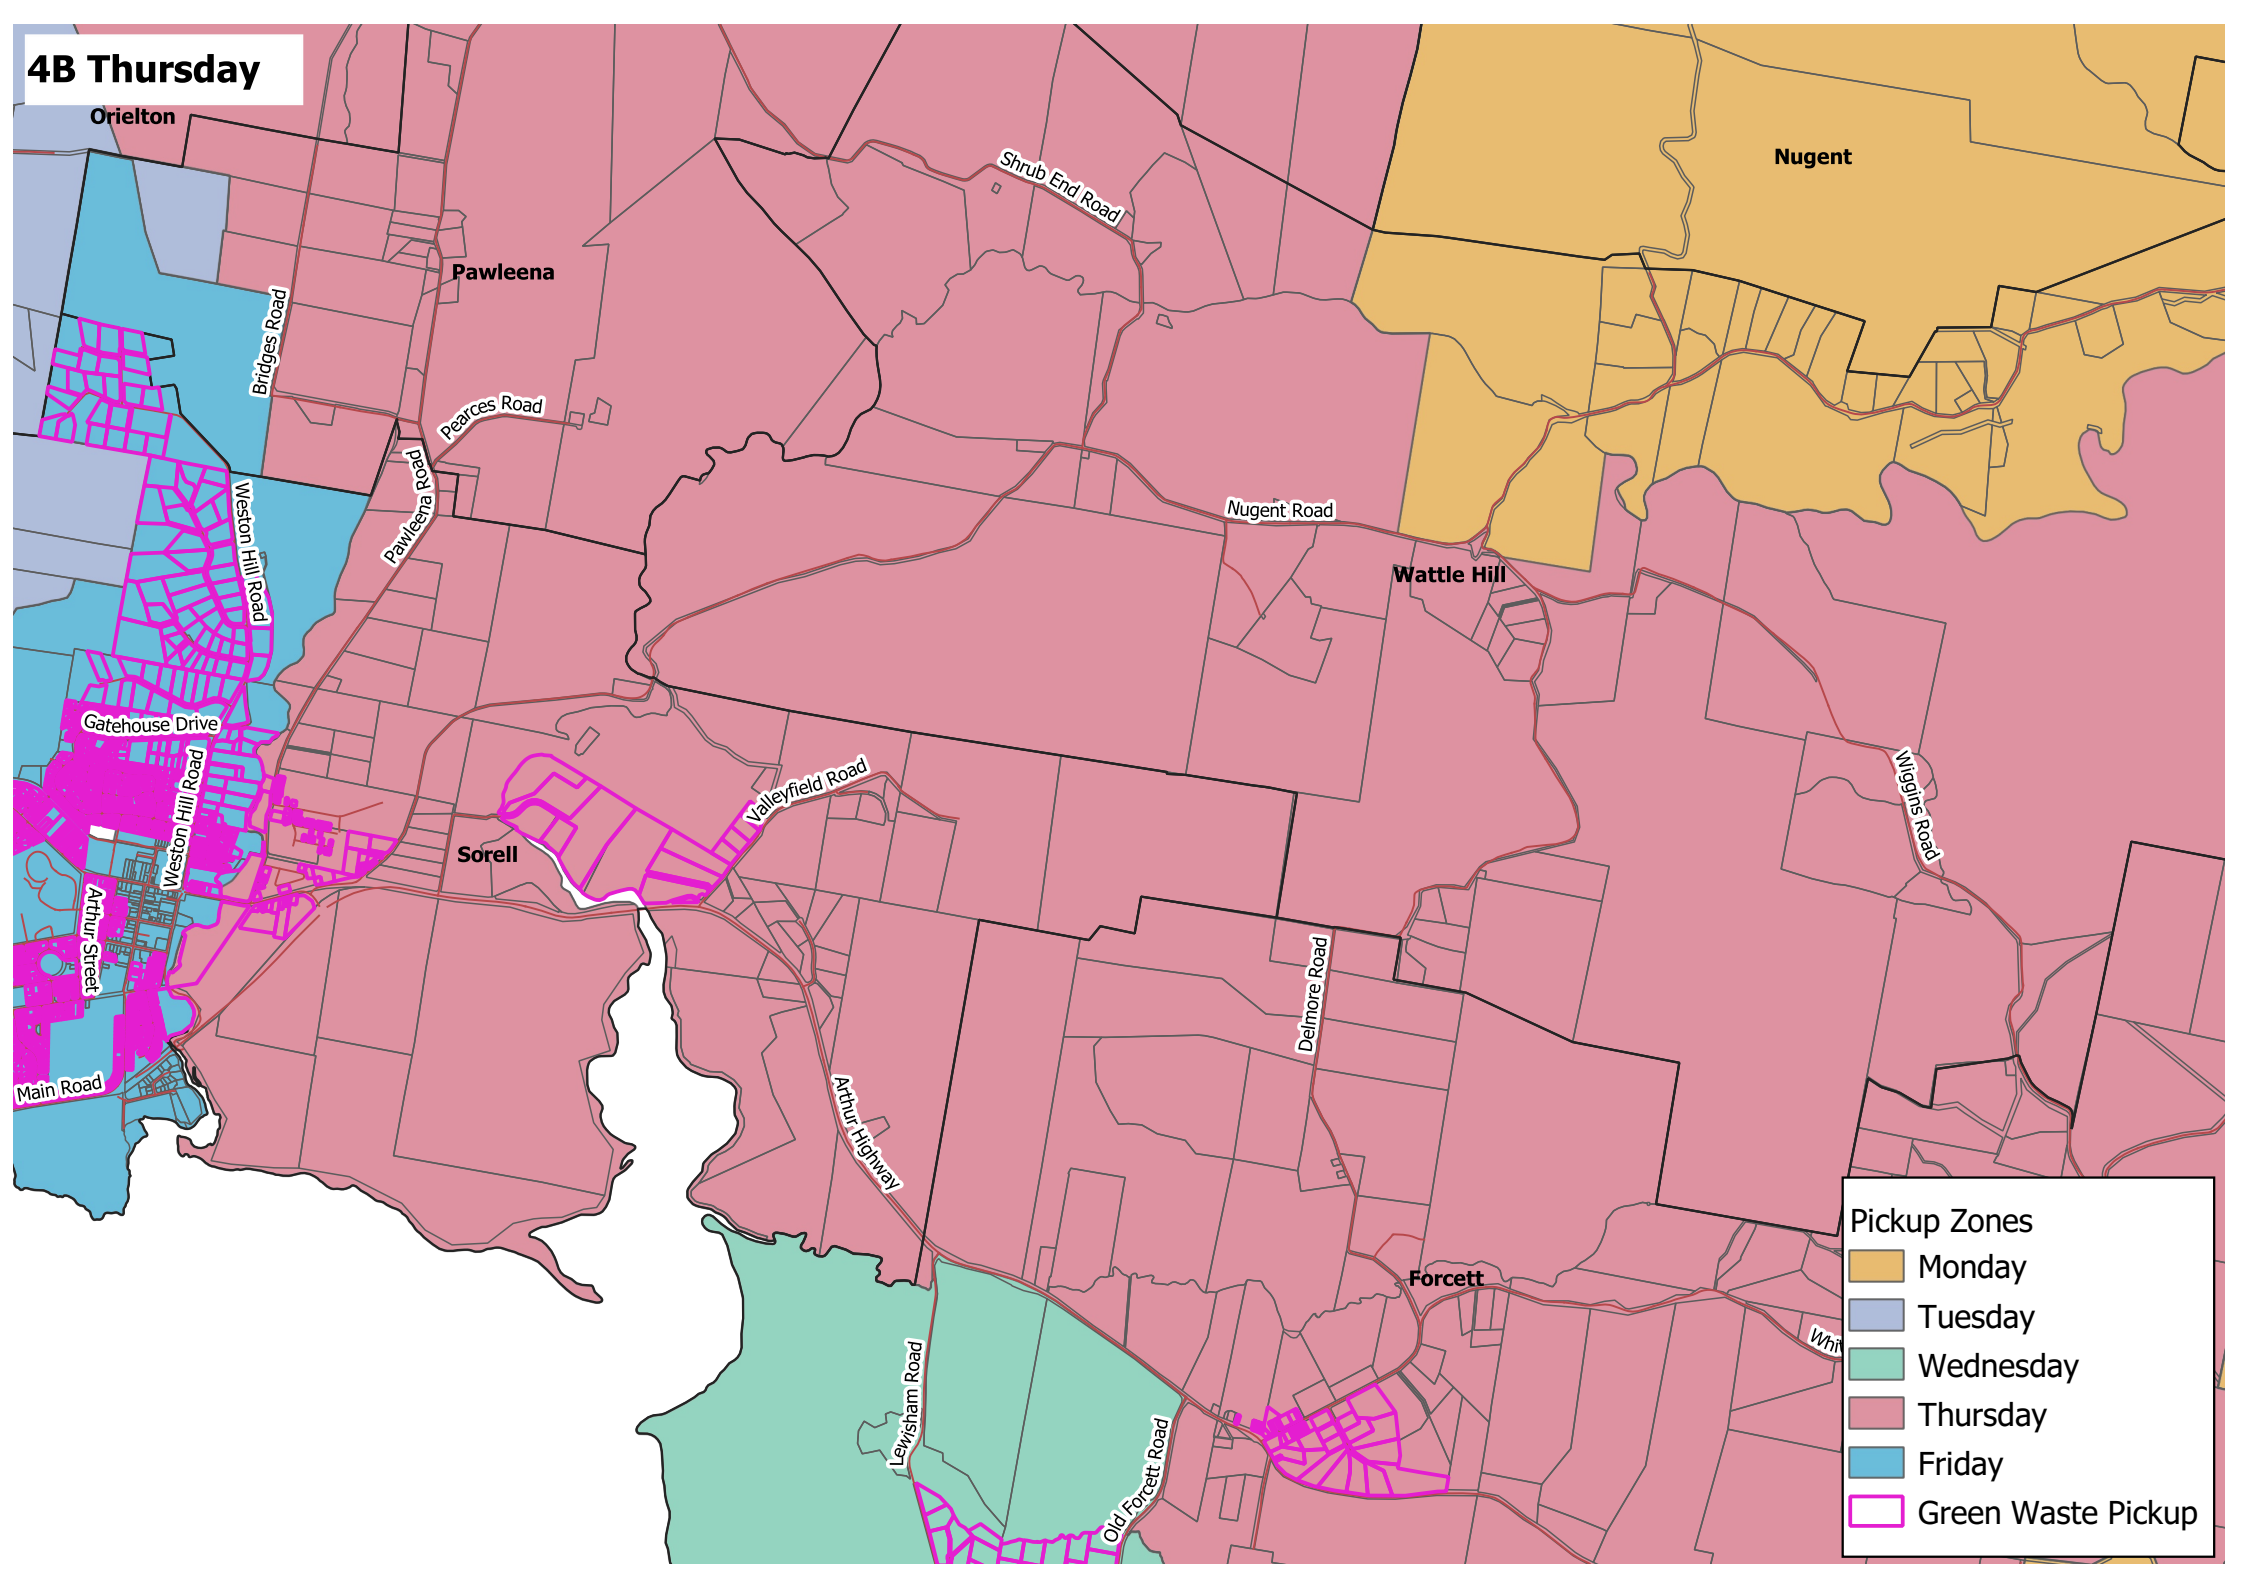

Erle Street

Brue Court

Baldin Road

Carlton Beach Road

Clover Court

Primrose Sands

**Pickup Zones**

- Monday
- Tuesday
- Wednesday
- Thursday
- Friday
- Green Waste Pickup

**4A Thursday**

**Pawleena**

**Nugent**

**Orielton**

Pawleena Road

Webb's Road

Hillcrest Road

Shrub End Road

# 4B Thursday

**Pickup Zones**

- Monday
- Tuesday
- Wednesday
- Thursday
- Friday
- Green Waste Pickup