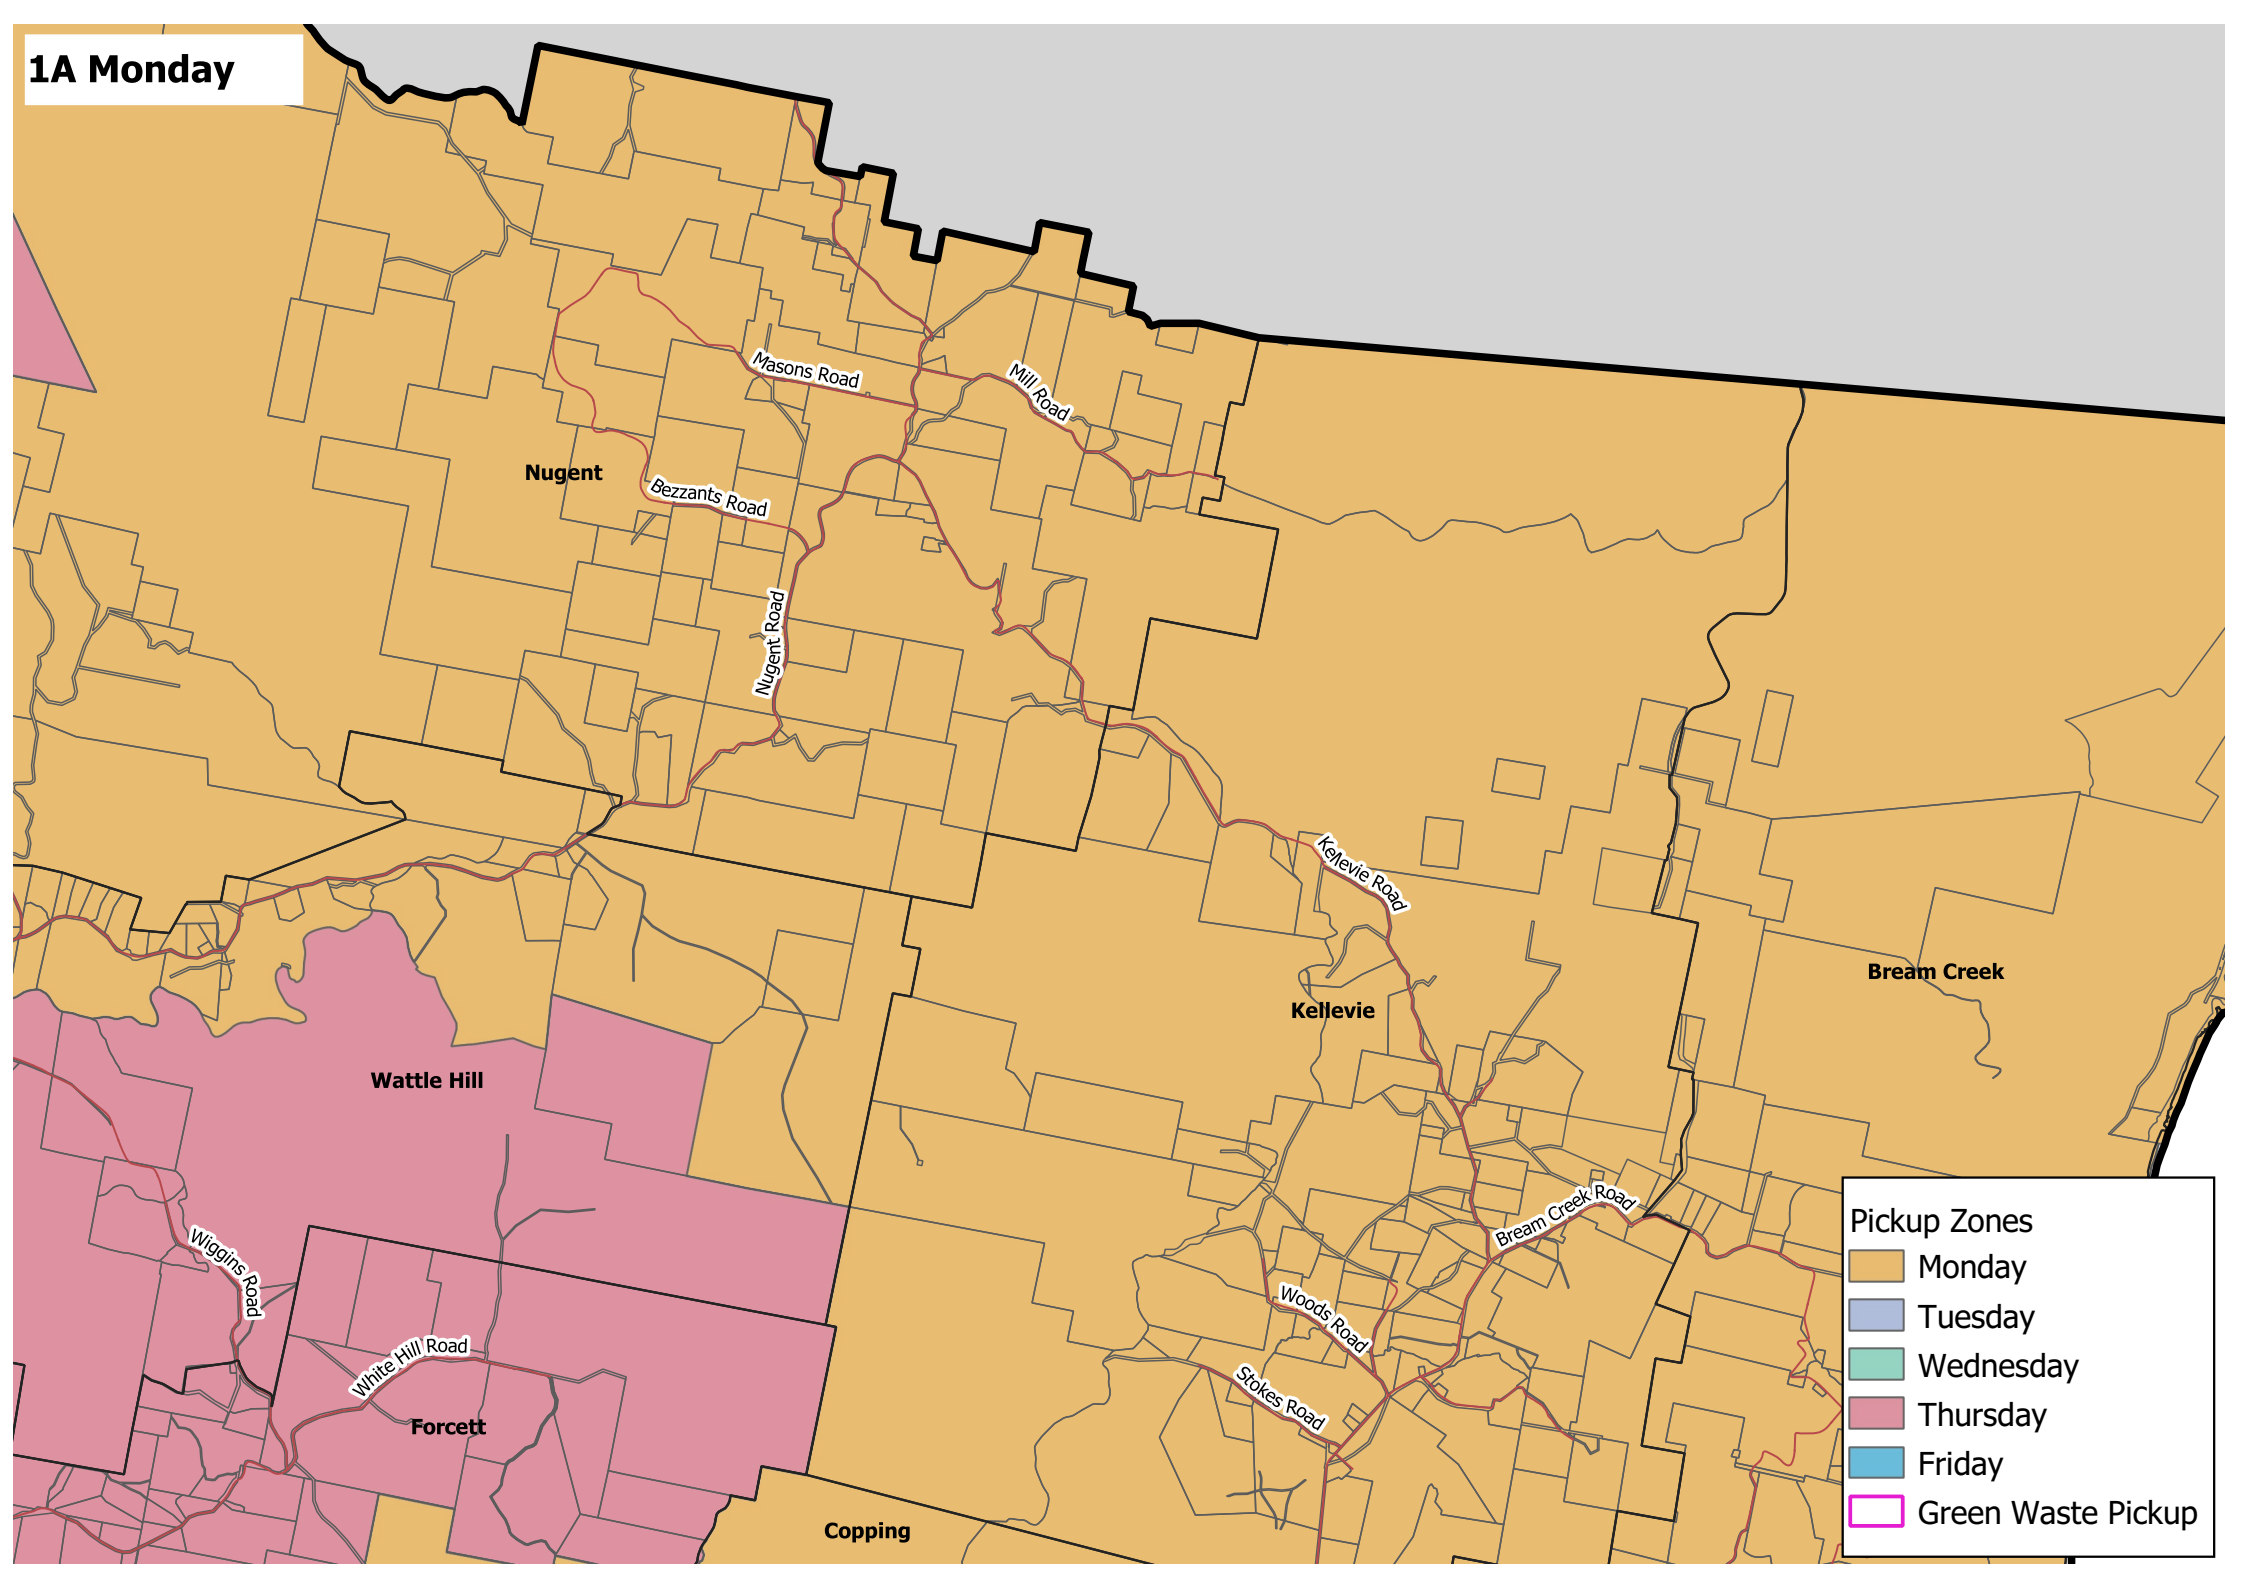

**1A Monday**

**Pickup Zones**

- Monday
- Tuesday
- Wednesday
- Thursday
- Friday
- Green Waste Pickup