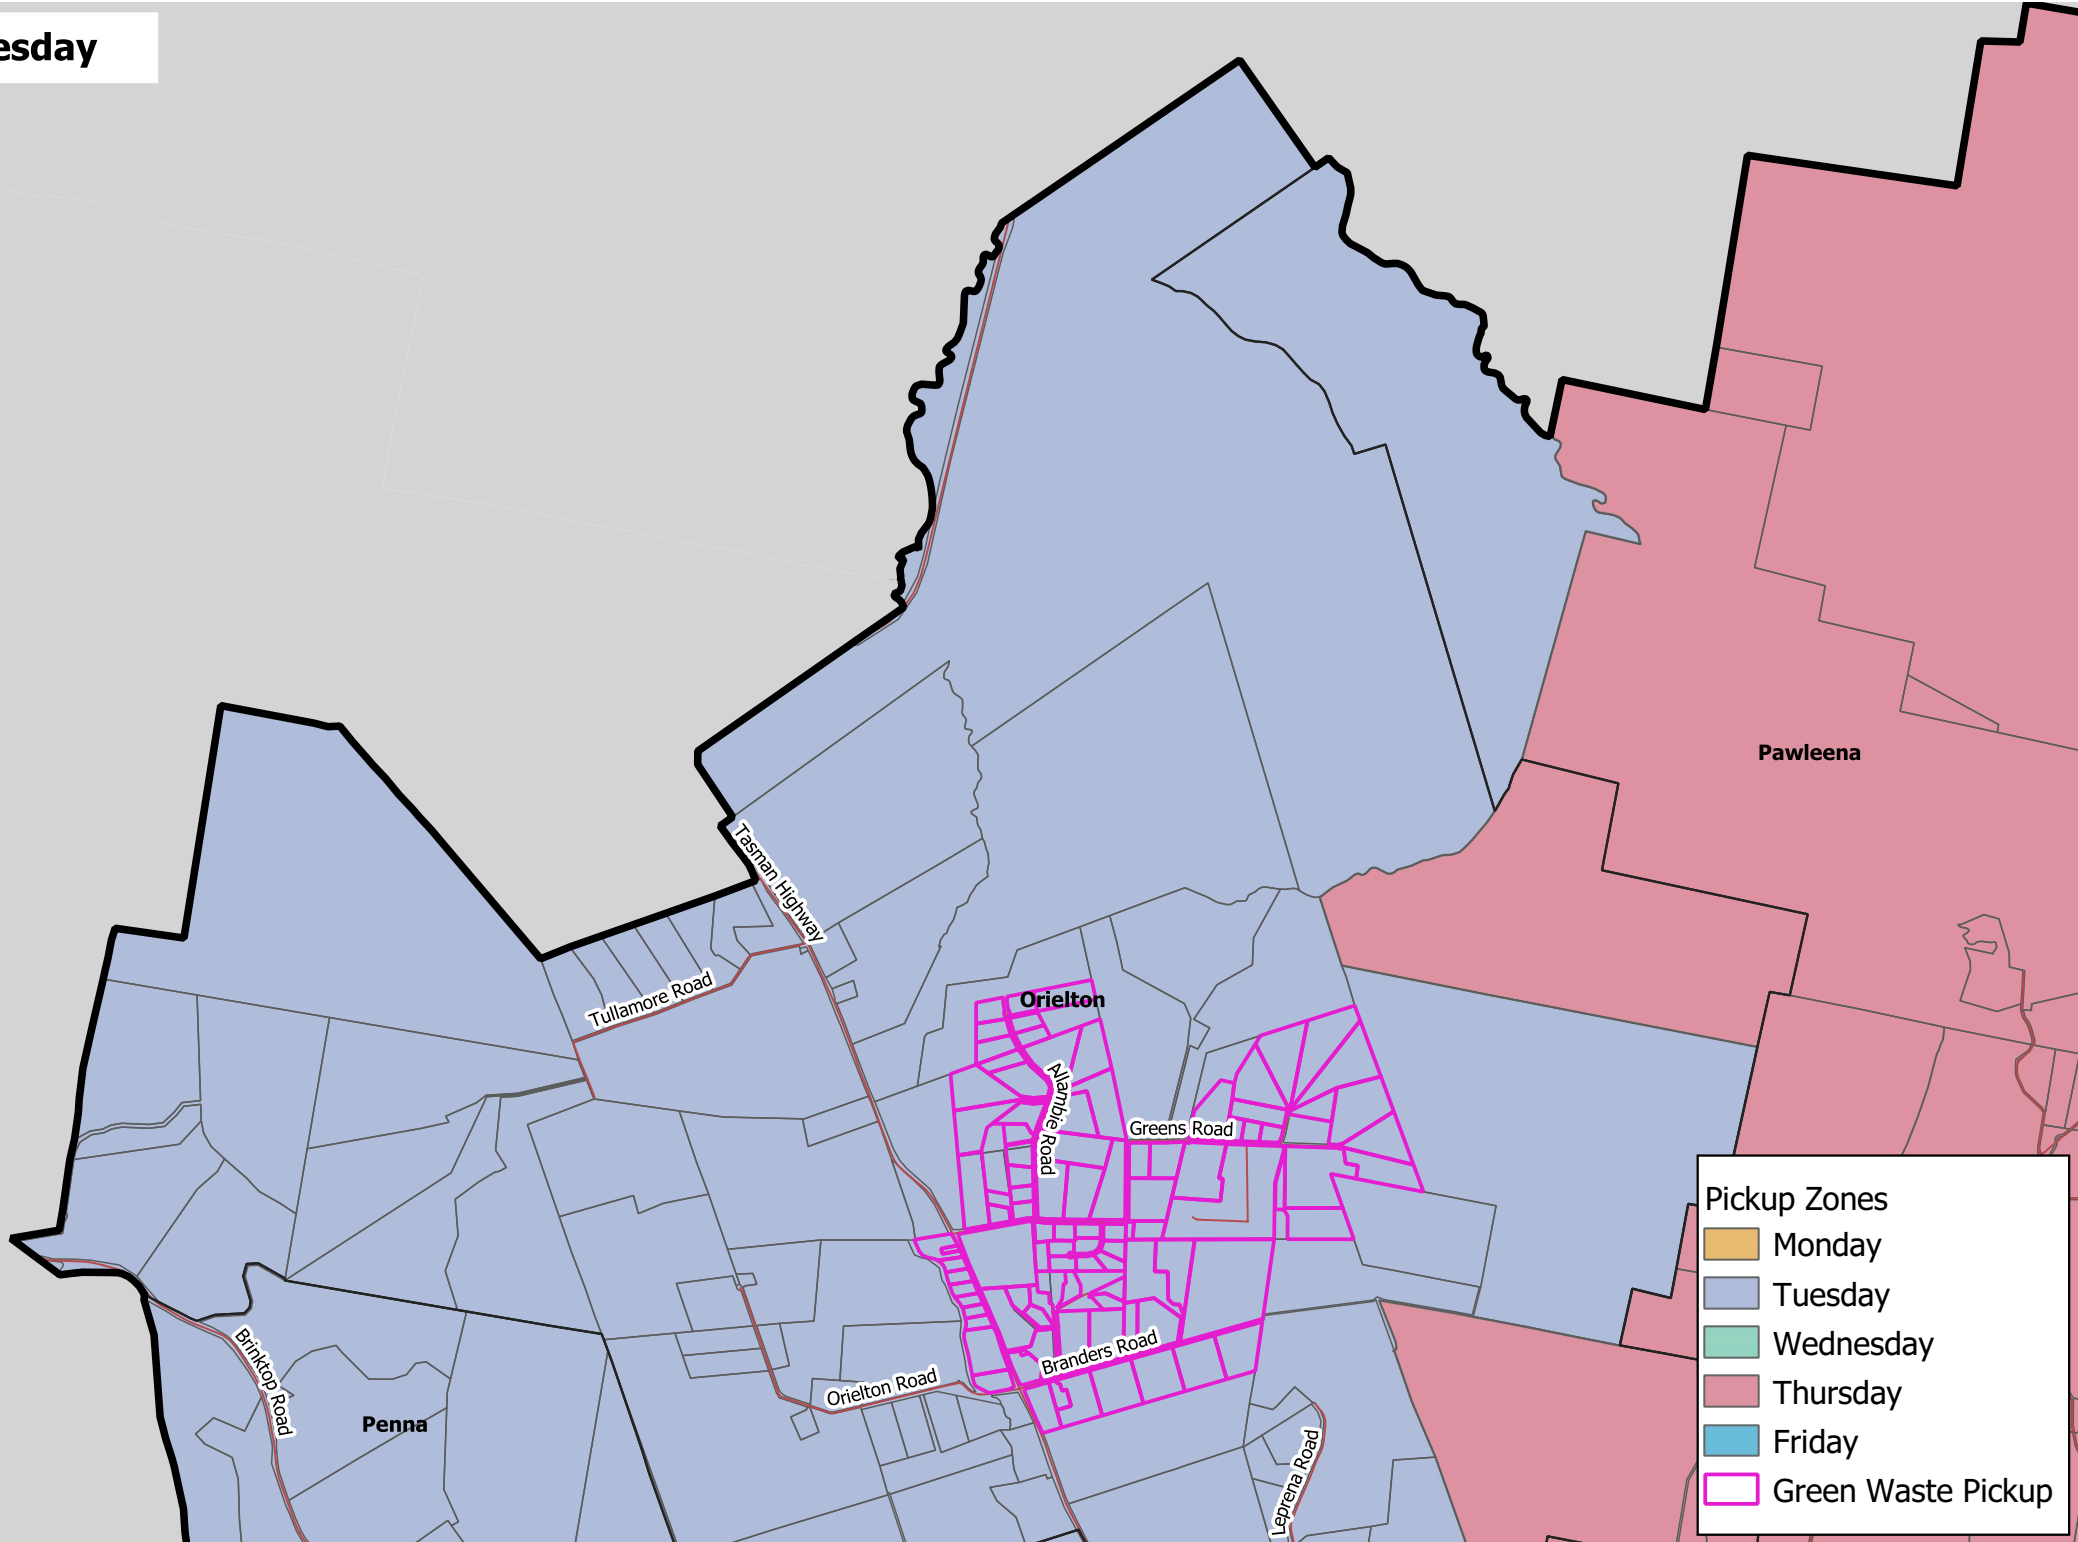

Pickup Zones

- Monday
- Tuesday
- Wednesday
- Thursday
- Friday
- Green Waste Pickup

# 1D Monday

**Pickup Zones**

- Monday
- Tuesday
- Wednesday
- Thursday
- Friday
- Green Waste Pickup

**Pickup Zones**

- Monday
- Tuesday
- Wednesday
- Thursday
- Friday
- Green Waste Pickup

# 2C Tuesday

**Pickup Zones**

- Monday
- Tuesday
- Wednesday
- Thursday
- Friday
- Green Waste Pickup

**3A**  
**Wednesday**

**Pickup Zones**

- Monday
- Tuesday
- Wednesday
- Thursday
- Friday
- Green Waste Pickup