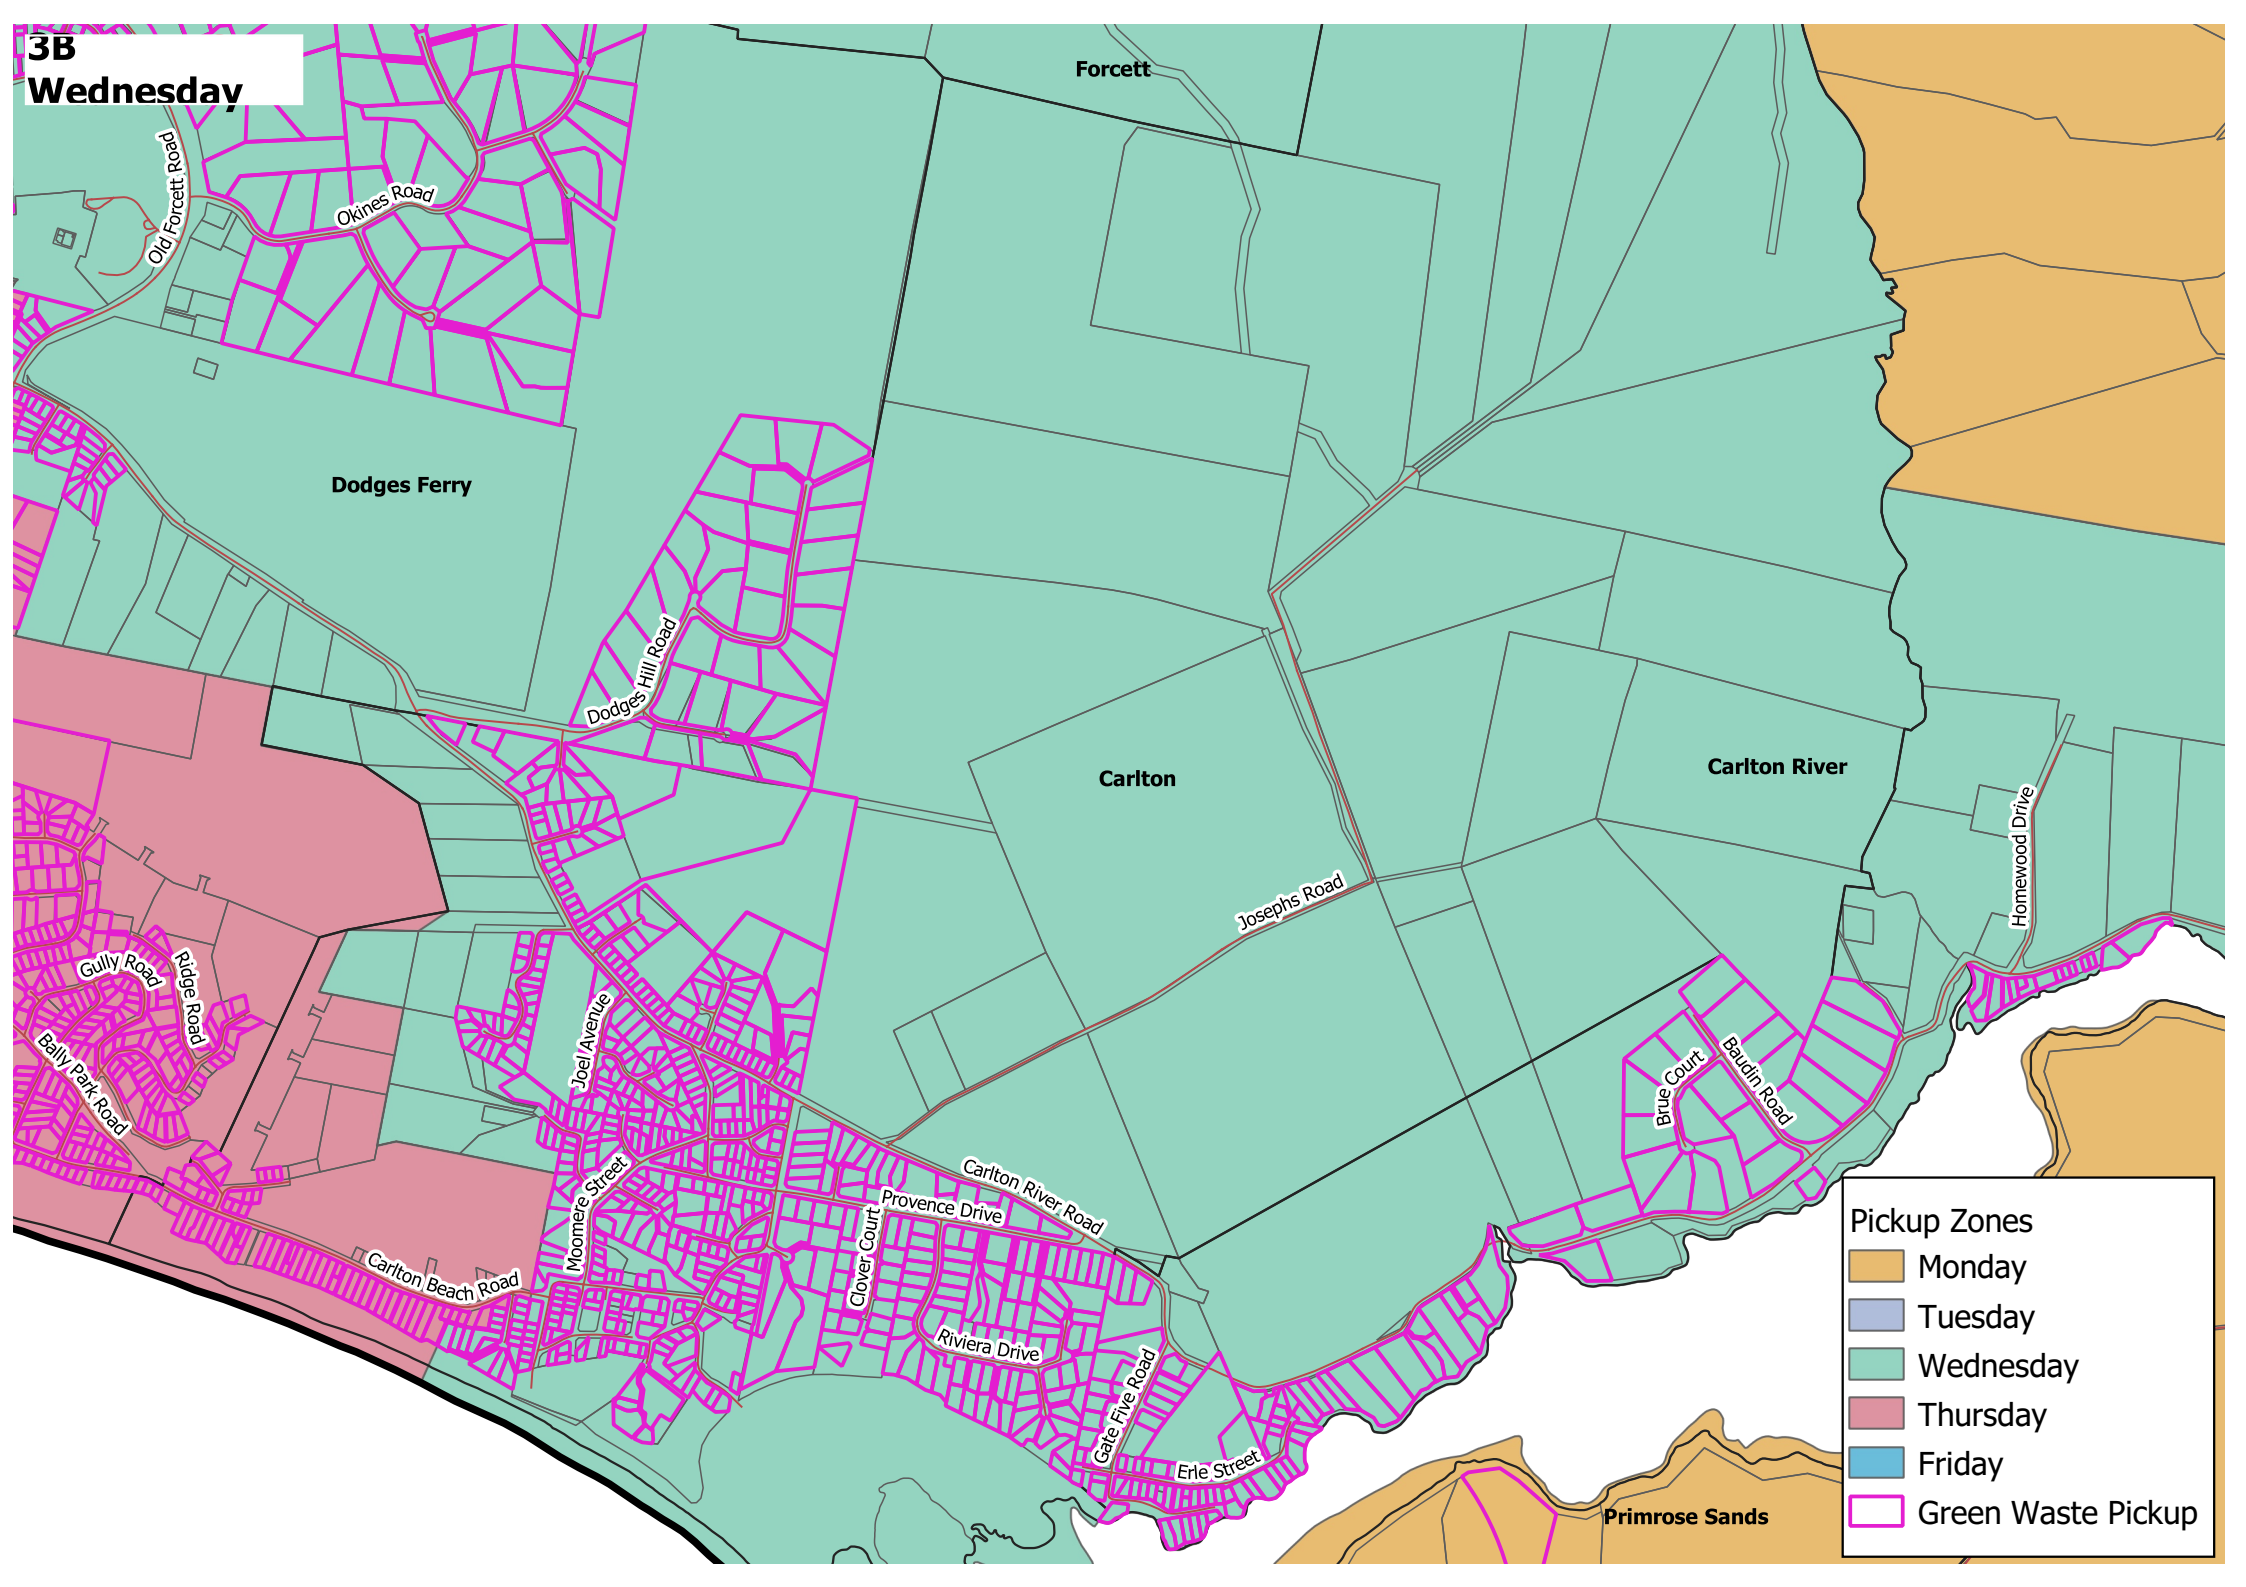

# 2C Tuesday

**Pickup Zones**

- Monday
- Tuesday
- Wednesday
- Thursday
- Friday
- Green Waste Pickup

**3A**  
**Wednesday**

**Pickup Zones**

- Monday
- Tuesday
- Wednesday
- Thursday
- Friday
- Green Waste Pickup

**3B**  
**Wednesday**

Forcett

Dodges Ferry

Carlton

Carlton River

Homewood Drive

Josephs Road

Gully Road