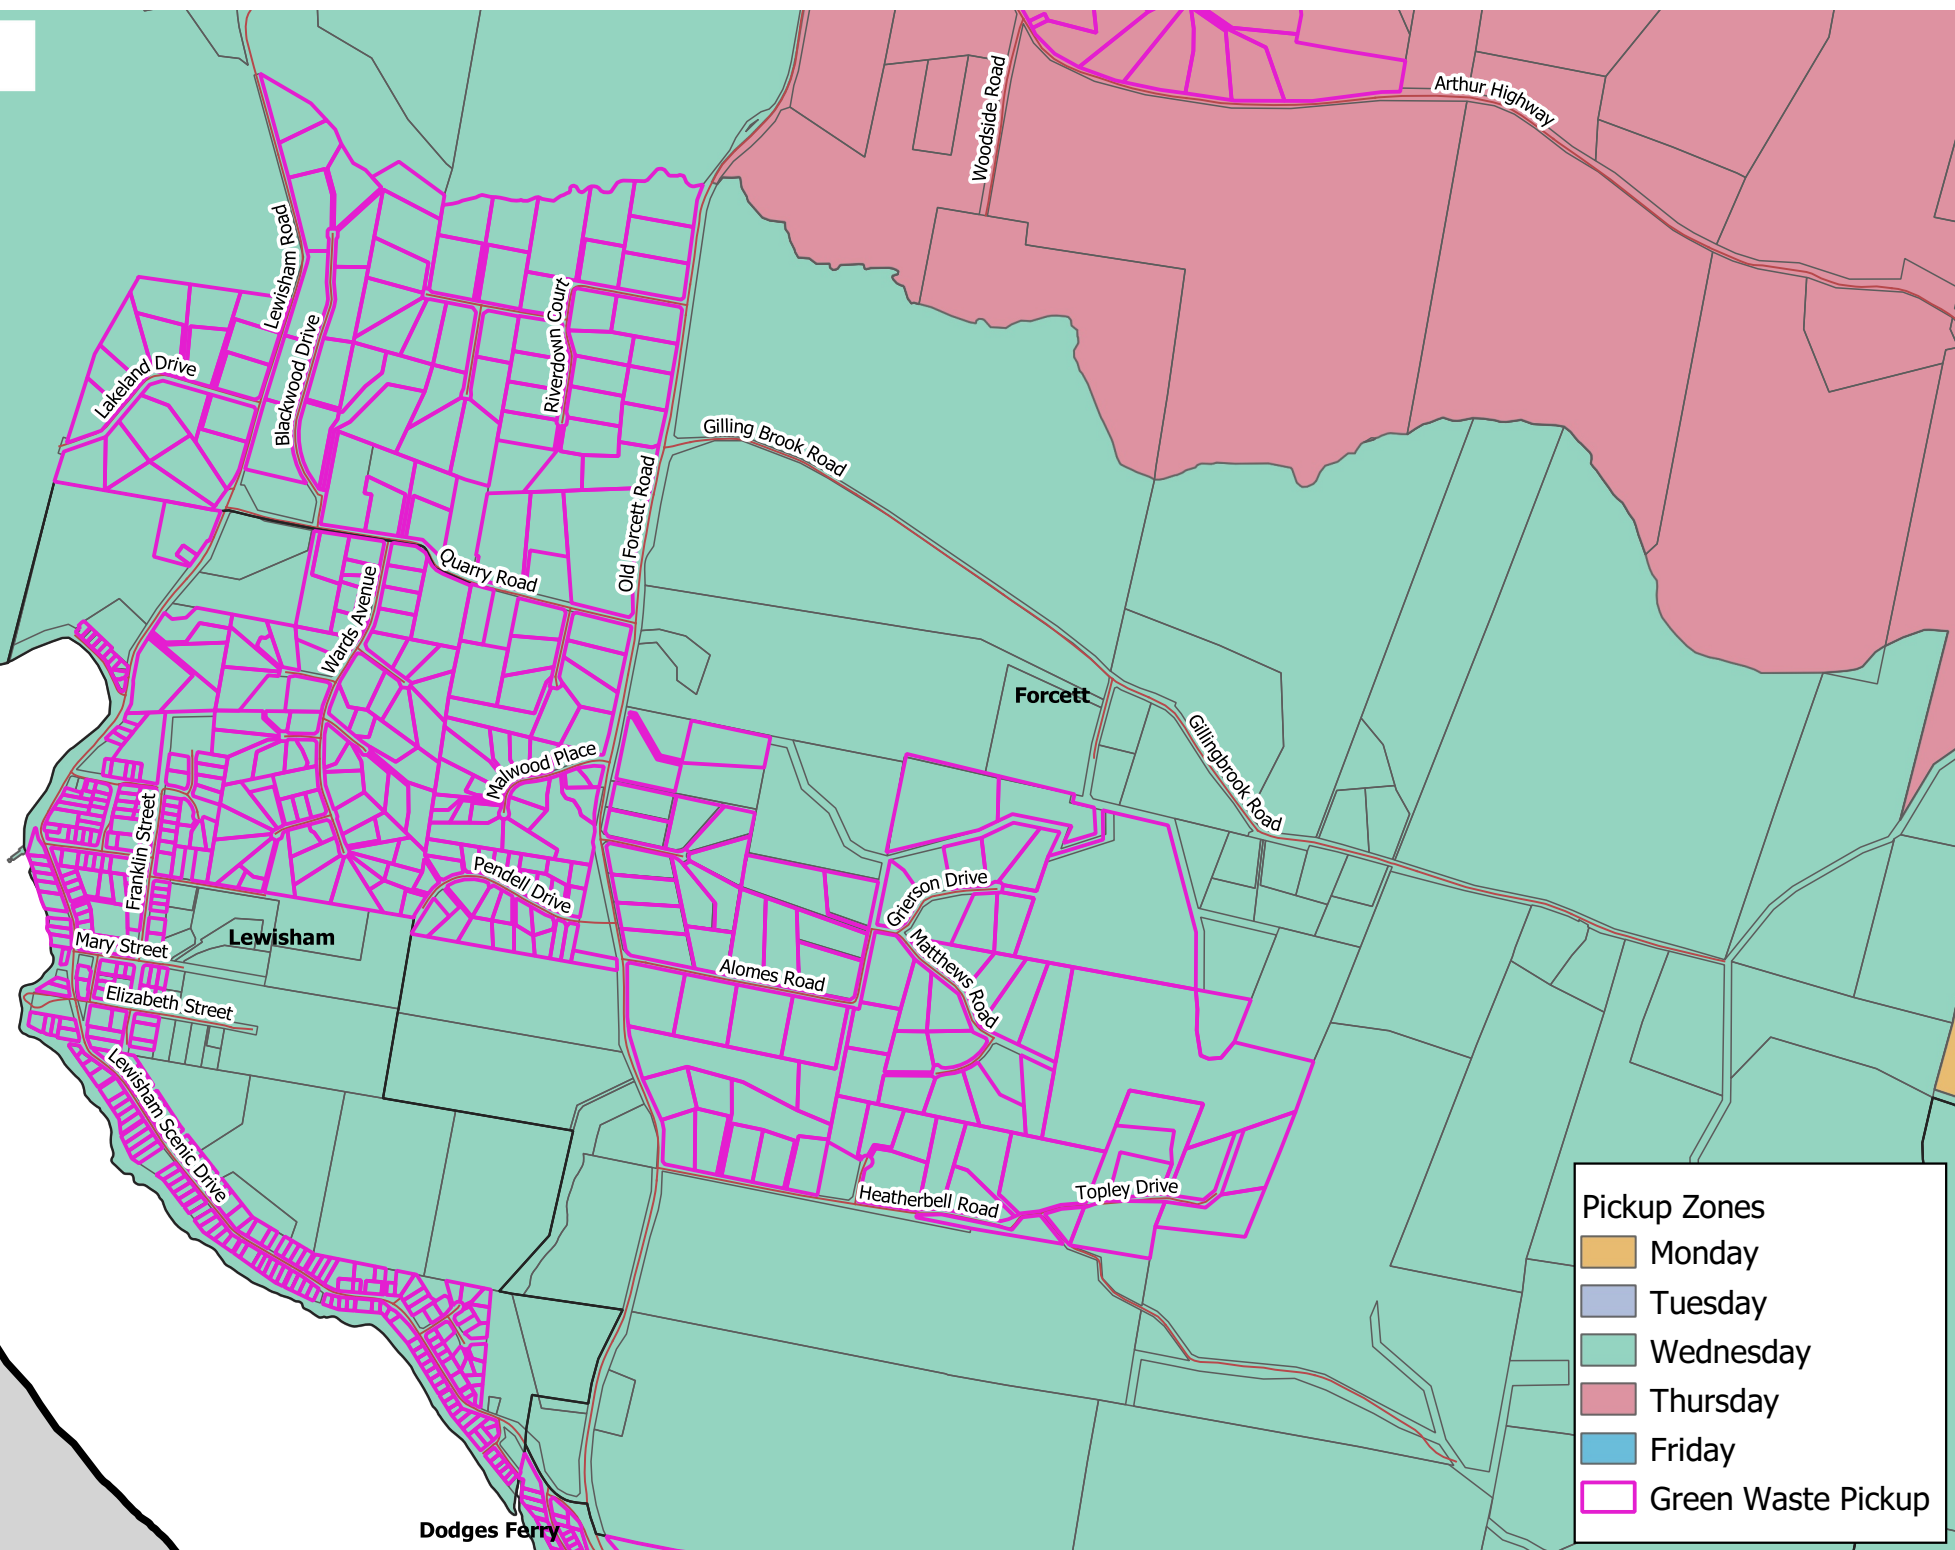

# 1D Monday

**Pickup Zones**

- Monday
- Tuesday
- Wednesday
- Thursday
- Friday
- Green Waste Pickup

**Pickup Zones**

- Monday
- Tuesday
- Wednesday
- Thursday
- Friday
- Green Waste Pickup

# 2B Tuesday

# 2C Tuesday

**Pickup Zones**

- Monday
- Tuesday
- Wednesday
- Thursday
- Friday
- Green Waste Pickup

**3A**  
**Wednesday**

**Pickup Zones**

- Monday
- Tuesday
- Wednesday
- Thursday
- Friday
- Green Waste Pickup

**3B**  
**Wednesday**

Forcett

Dodges Ferry

Carlton

Carlton River

Homewood Drive

Josephs Road

Gully Road