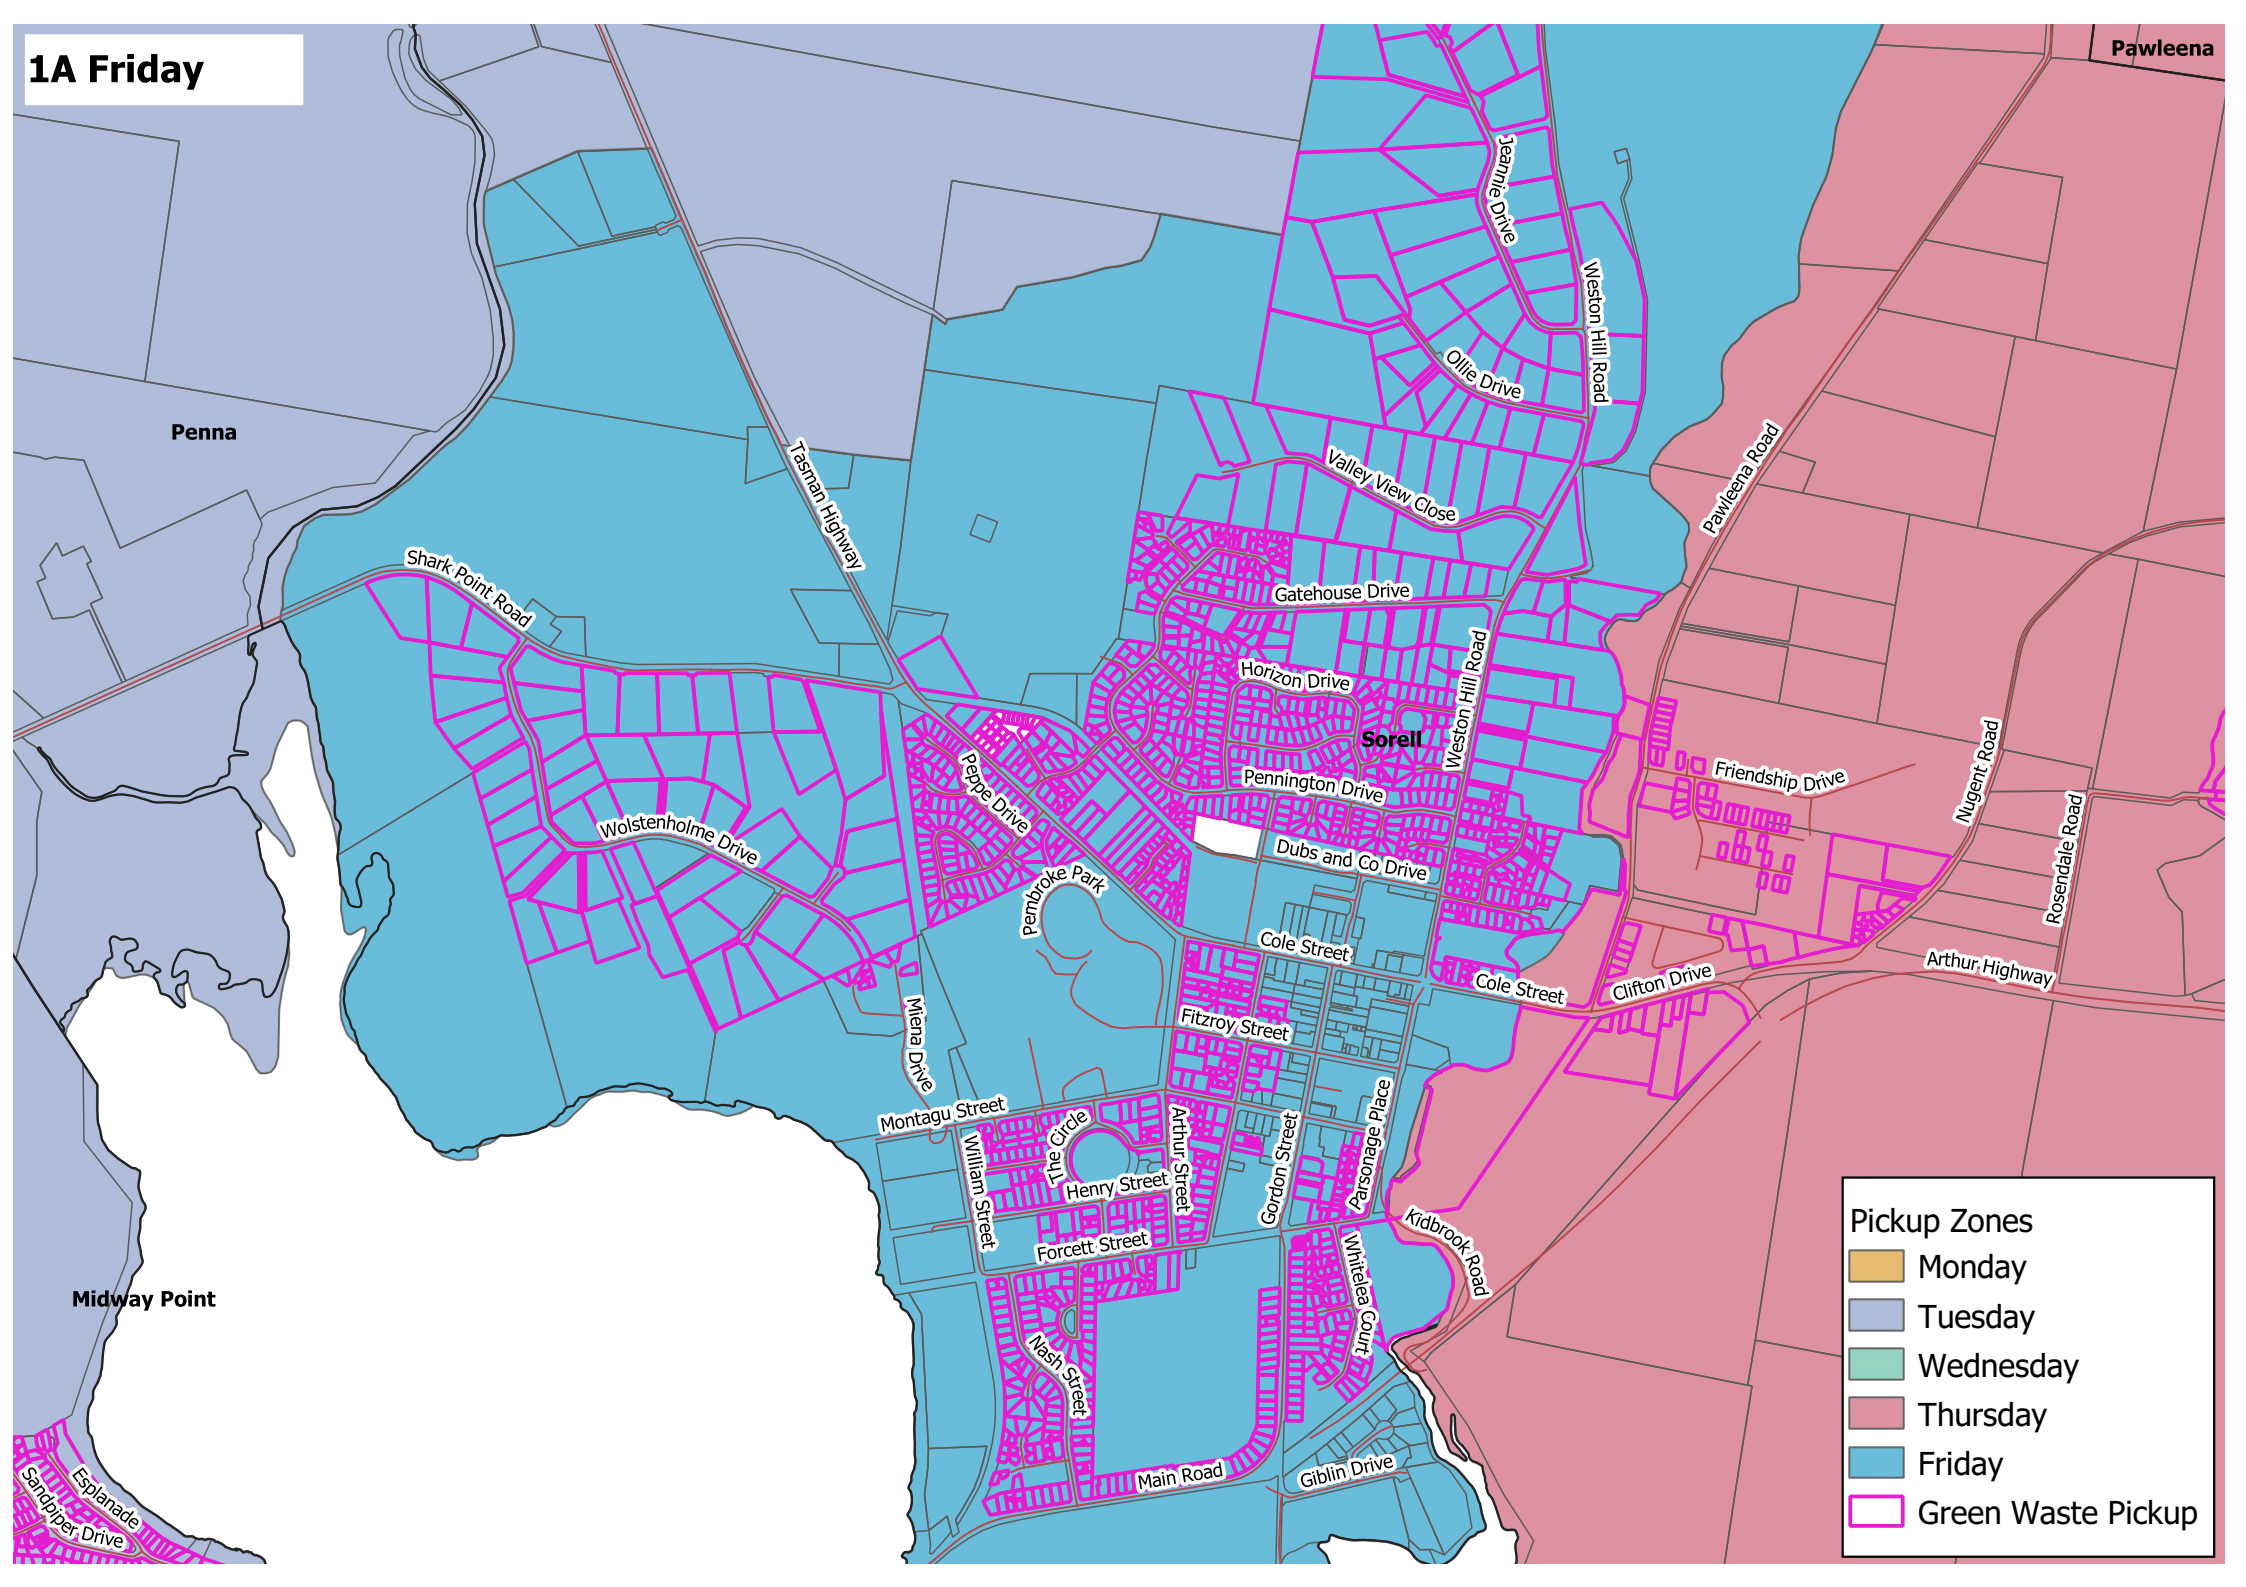

1A Friday

Pickup Zones

- Monday
- Tuesday
- Wednesday
- Thursday
- Friday
- Green Waste Pickup

Penna

Pawleena

Midway Point

Sorell

Shark Point Road

Tasman Highway

Jeanine Drive

Weston Hill Road

Olie Drive

Valley View Close

Gatehouse Drive

Horizon Drive

Pennington Drive

Dubs and Co Drive

Cole Street

Fitzroy Street

Gordon Street

Parsonage Place

Kidbrook Road

Giblin Drive

Main Road

Nash Street

Forcett Street

Henry Street

The Circle

William Street

Montagu Street

Wiena Drive

Pembroke Park

Pepe Drive

Wolstenholme Drive

Pawleena Road

Friendship Drive

Nugent Road

Rosendale Road

Arthur Highway

Sandpaper Drive

Esplanade