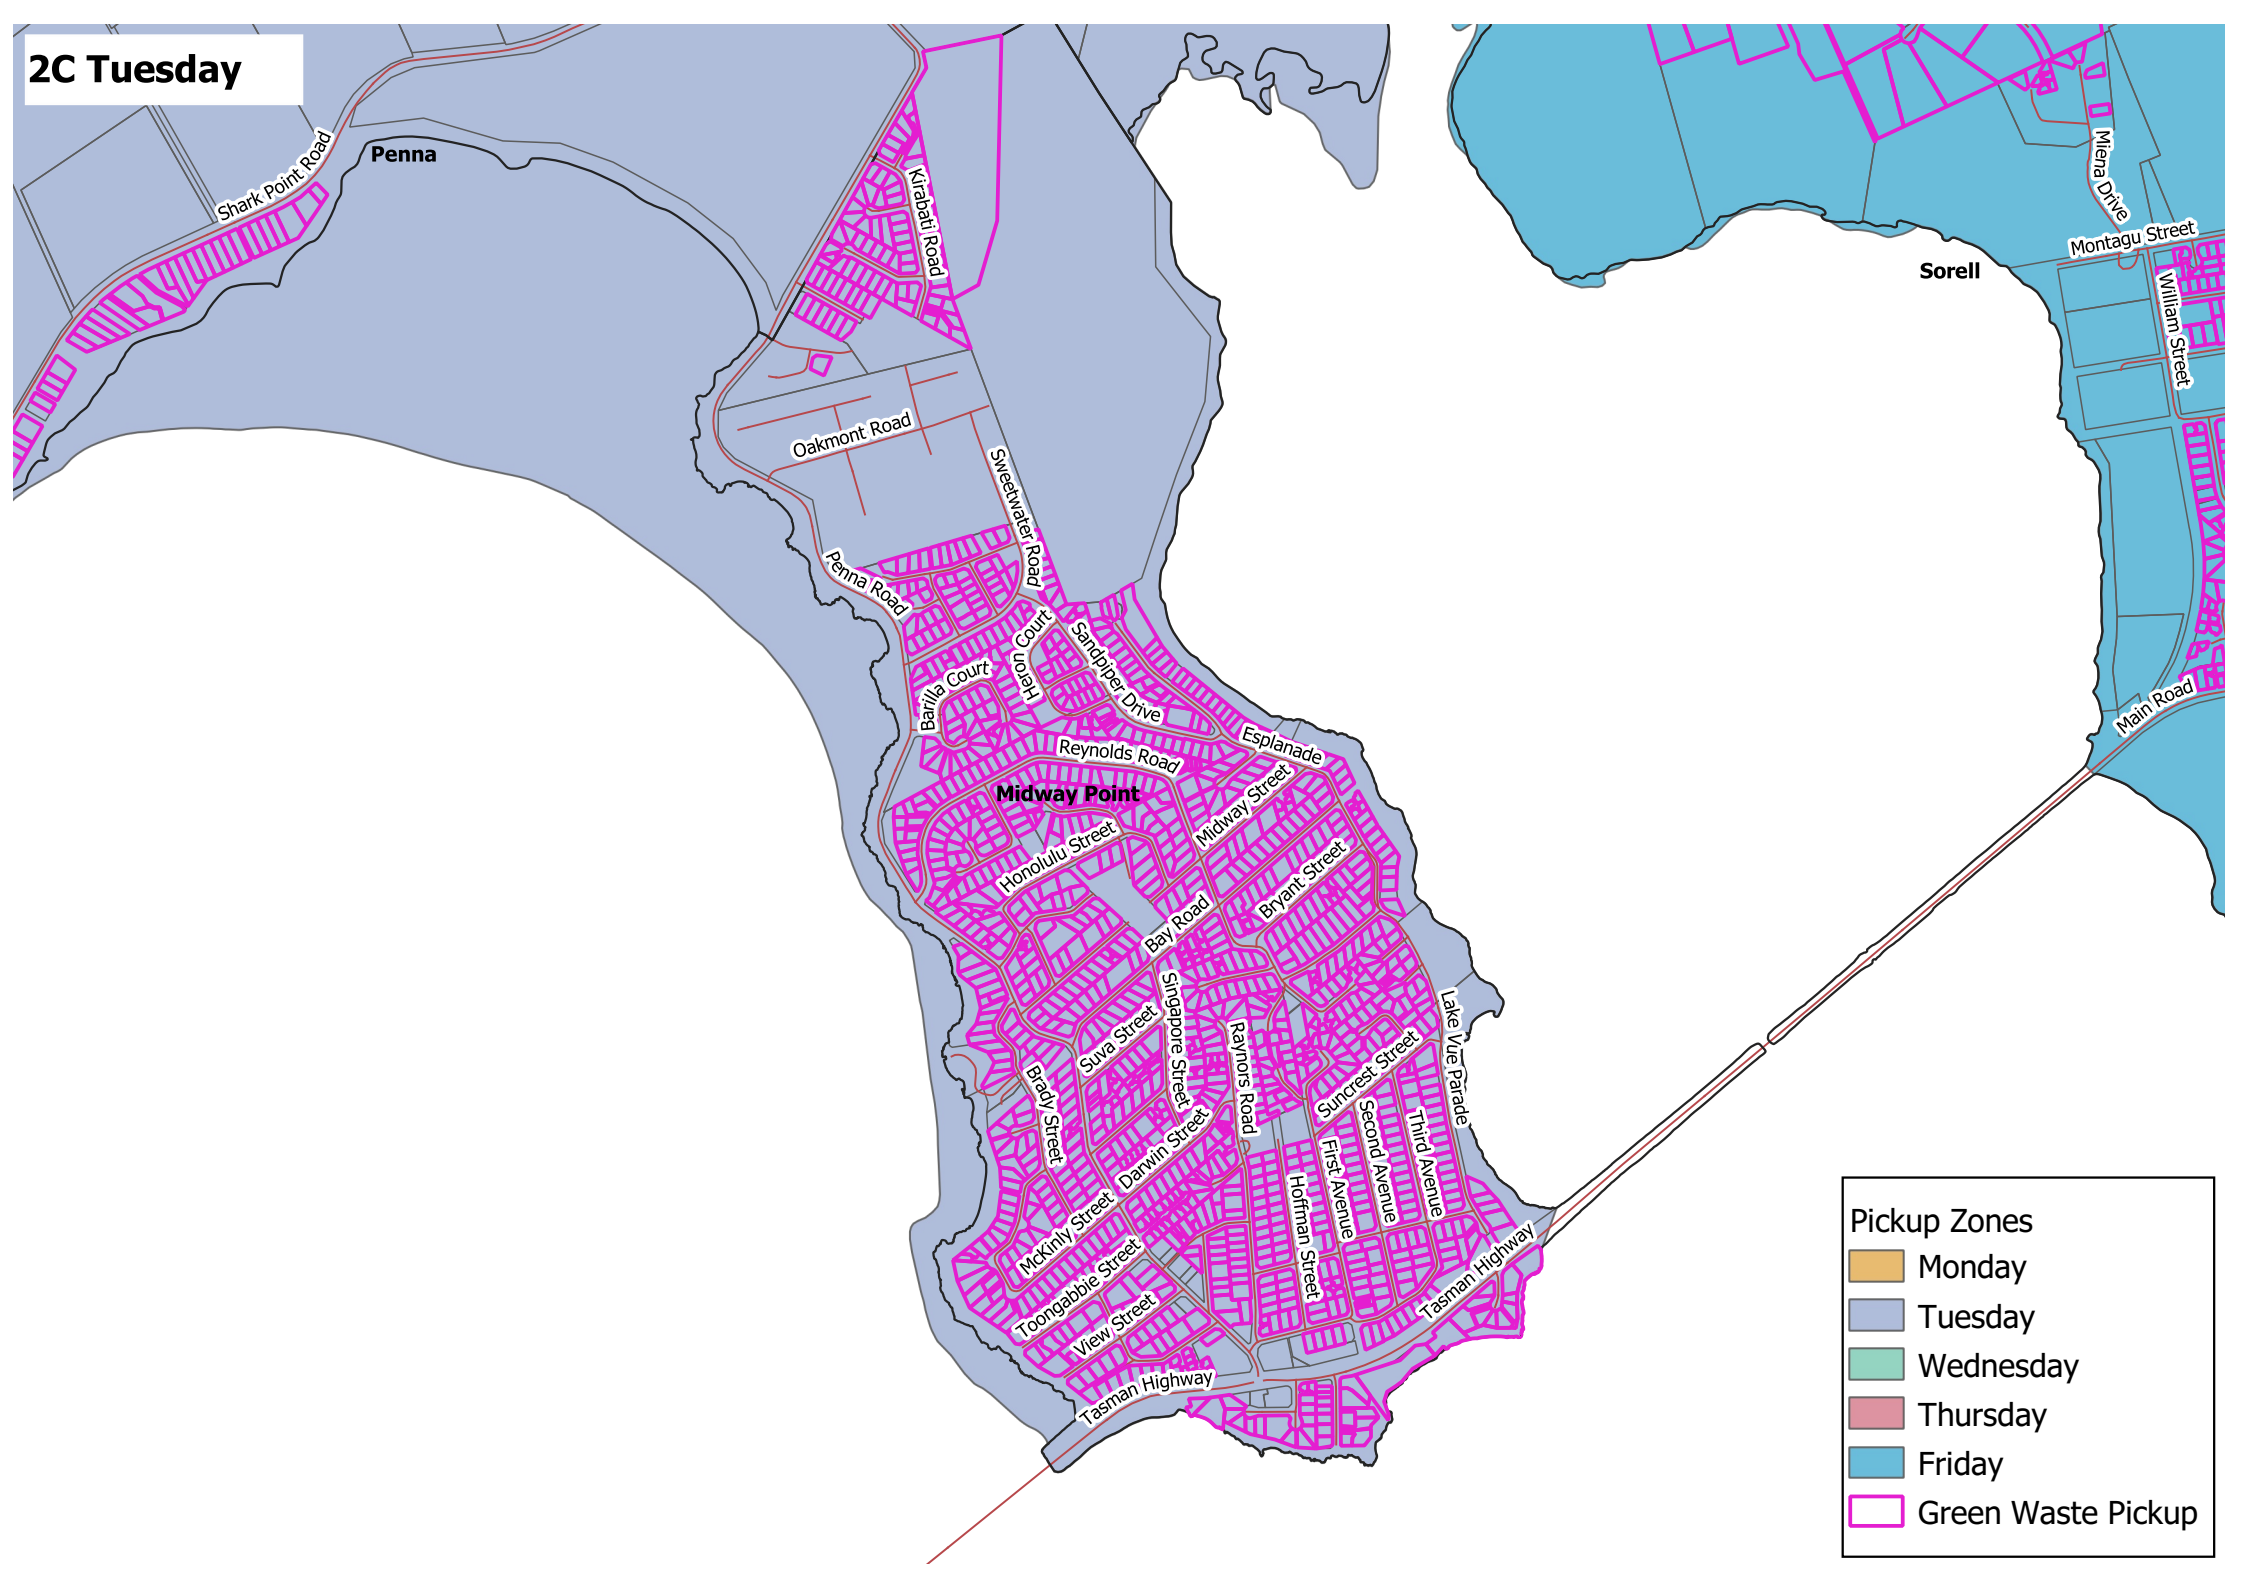

2C Tuesday

Pickup Zones

- Monday
- Tuesday
- Wednesday
- Thursday
- Friday
- Green Waste Pickup