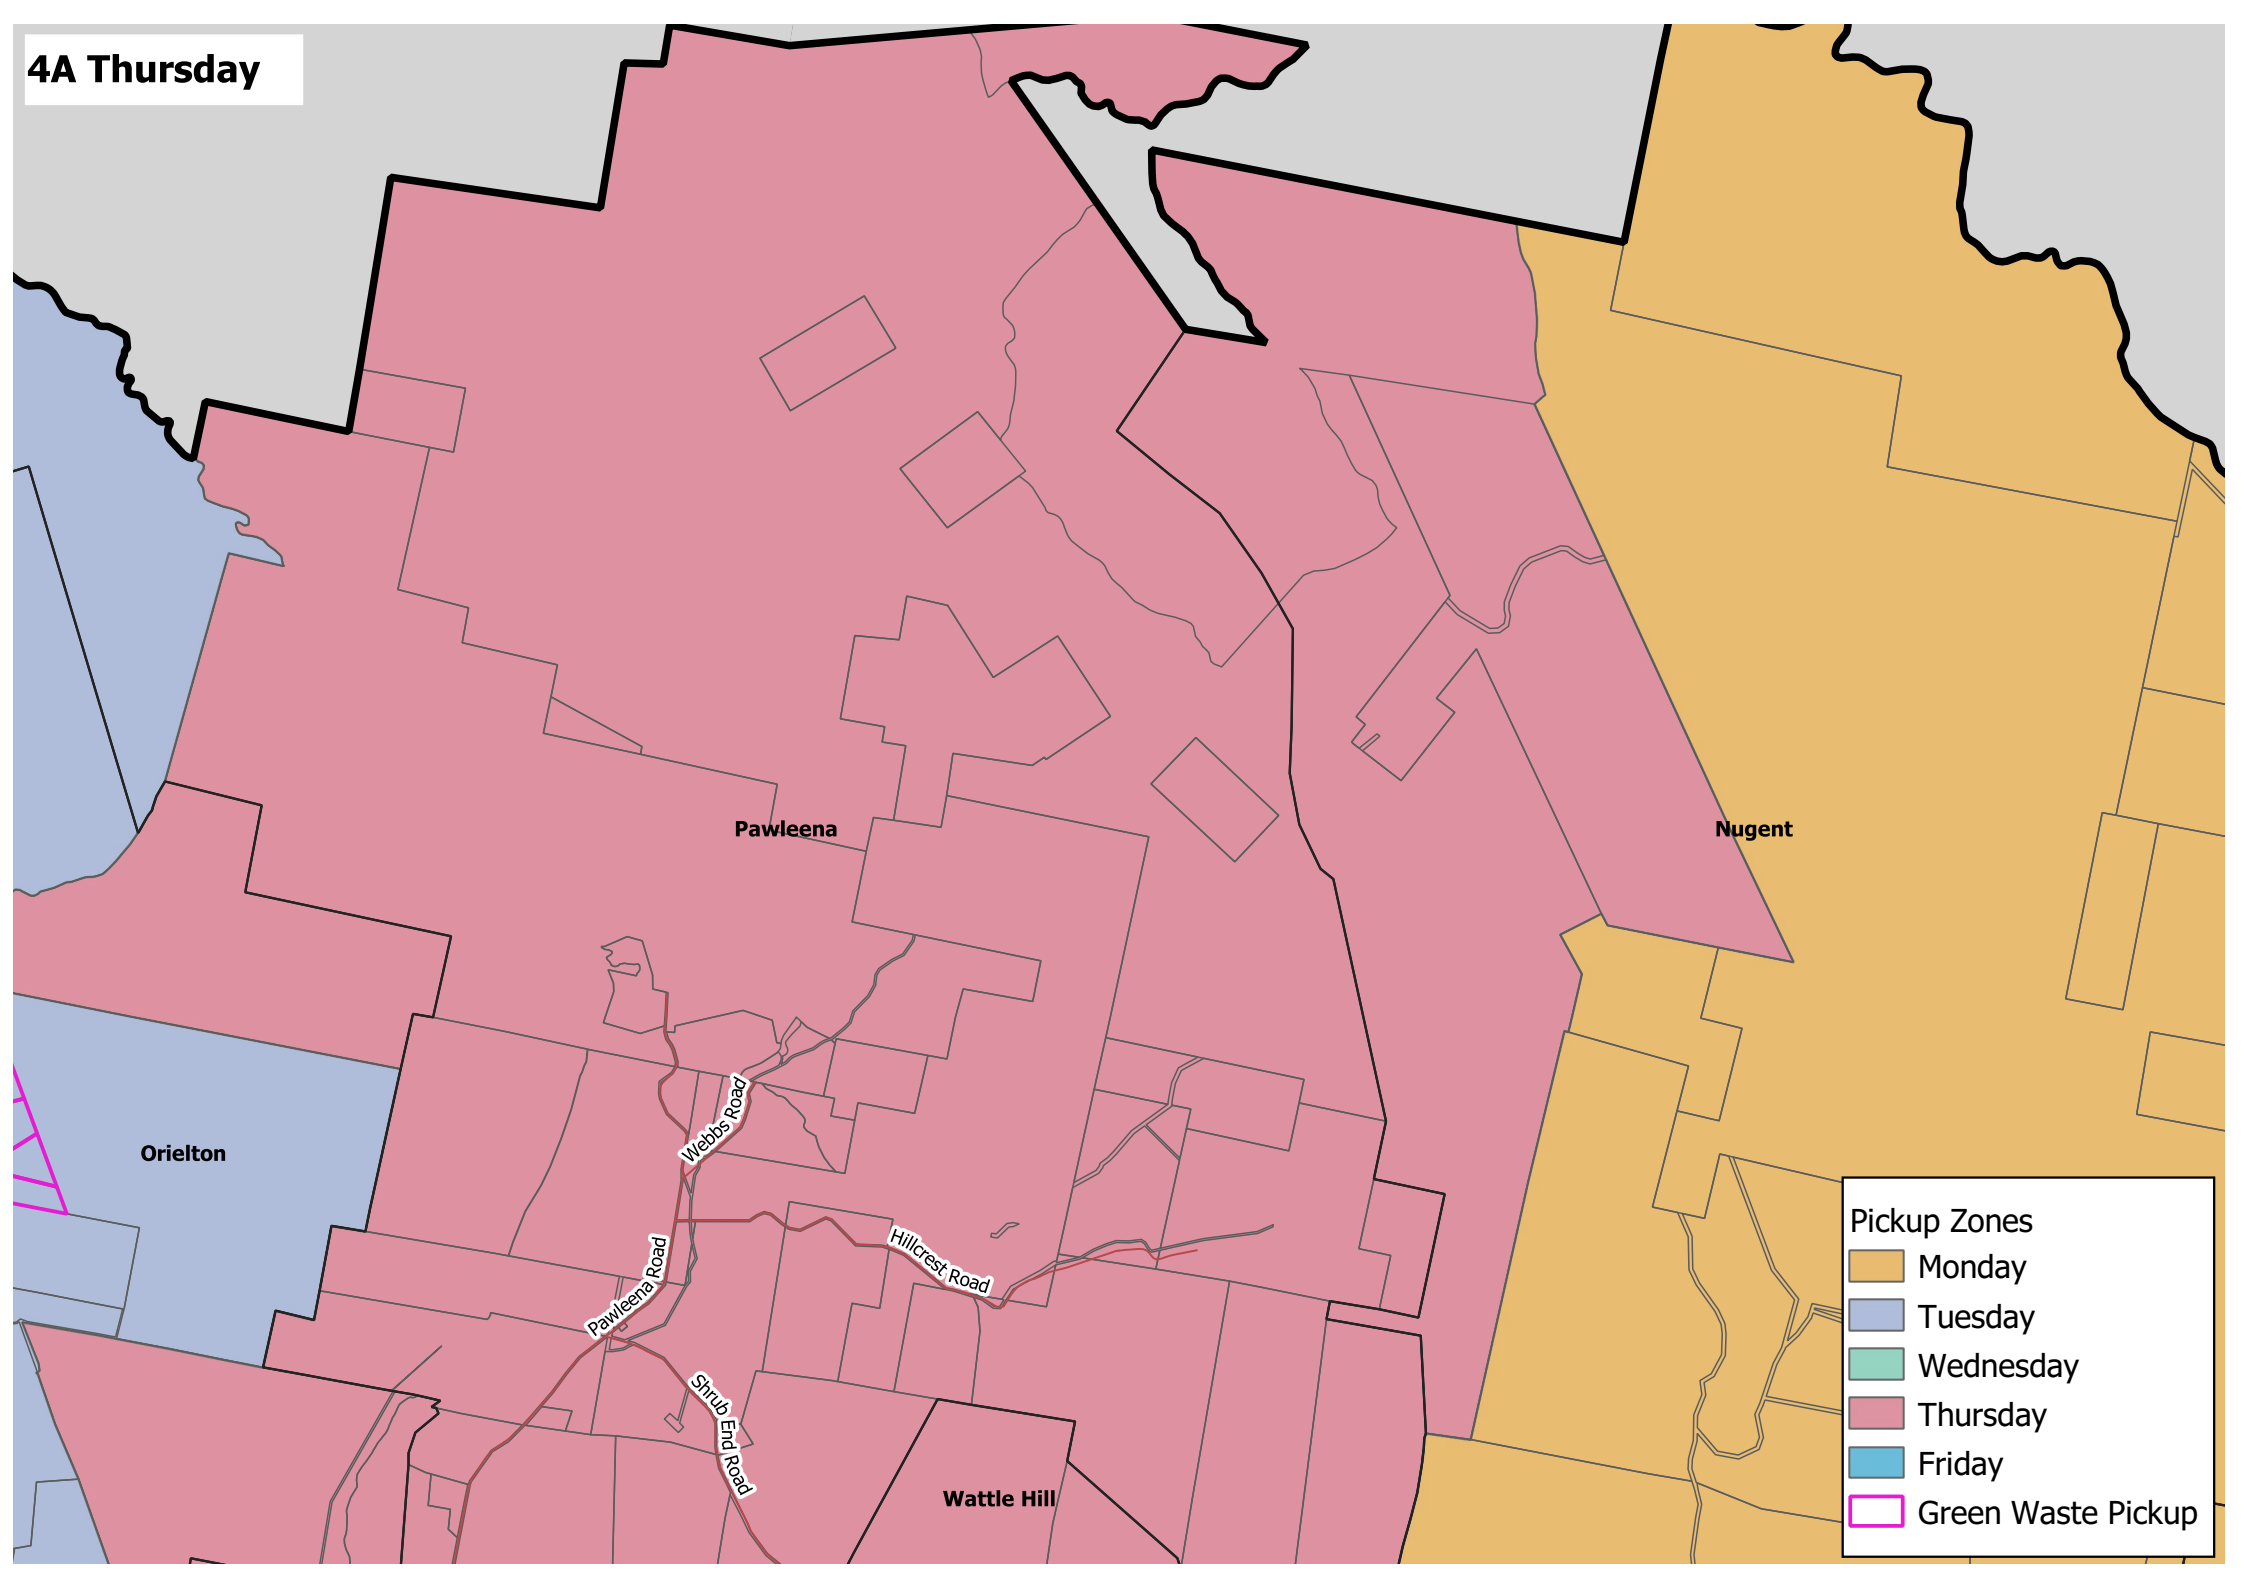

Erle Street

Brue Court

Baldin Road

Carlton Beach Road

Clover Court

Primrose Sands

**Pickup Zones**

- Monday
- Tuesday
- Wednesday
- Thursday
- Friday
- Green Waste Pickup

**4A Thursday**

**Pawleena**

**Nugent**

**Orielton**

Pawleena Road

Webb's Road

Hillcrest Road

Shrub End Road