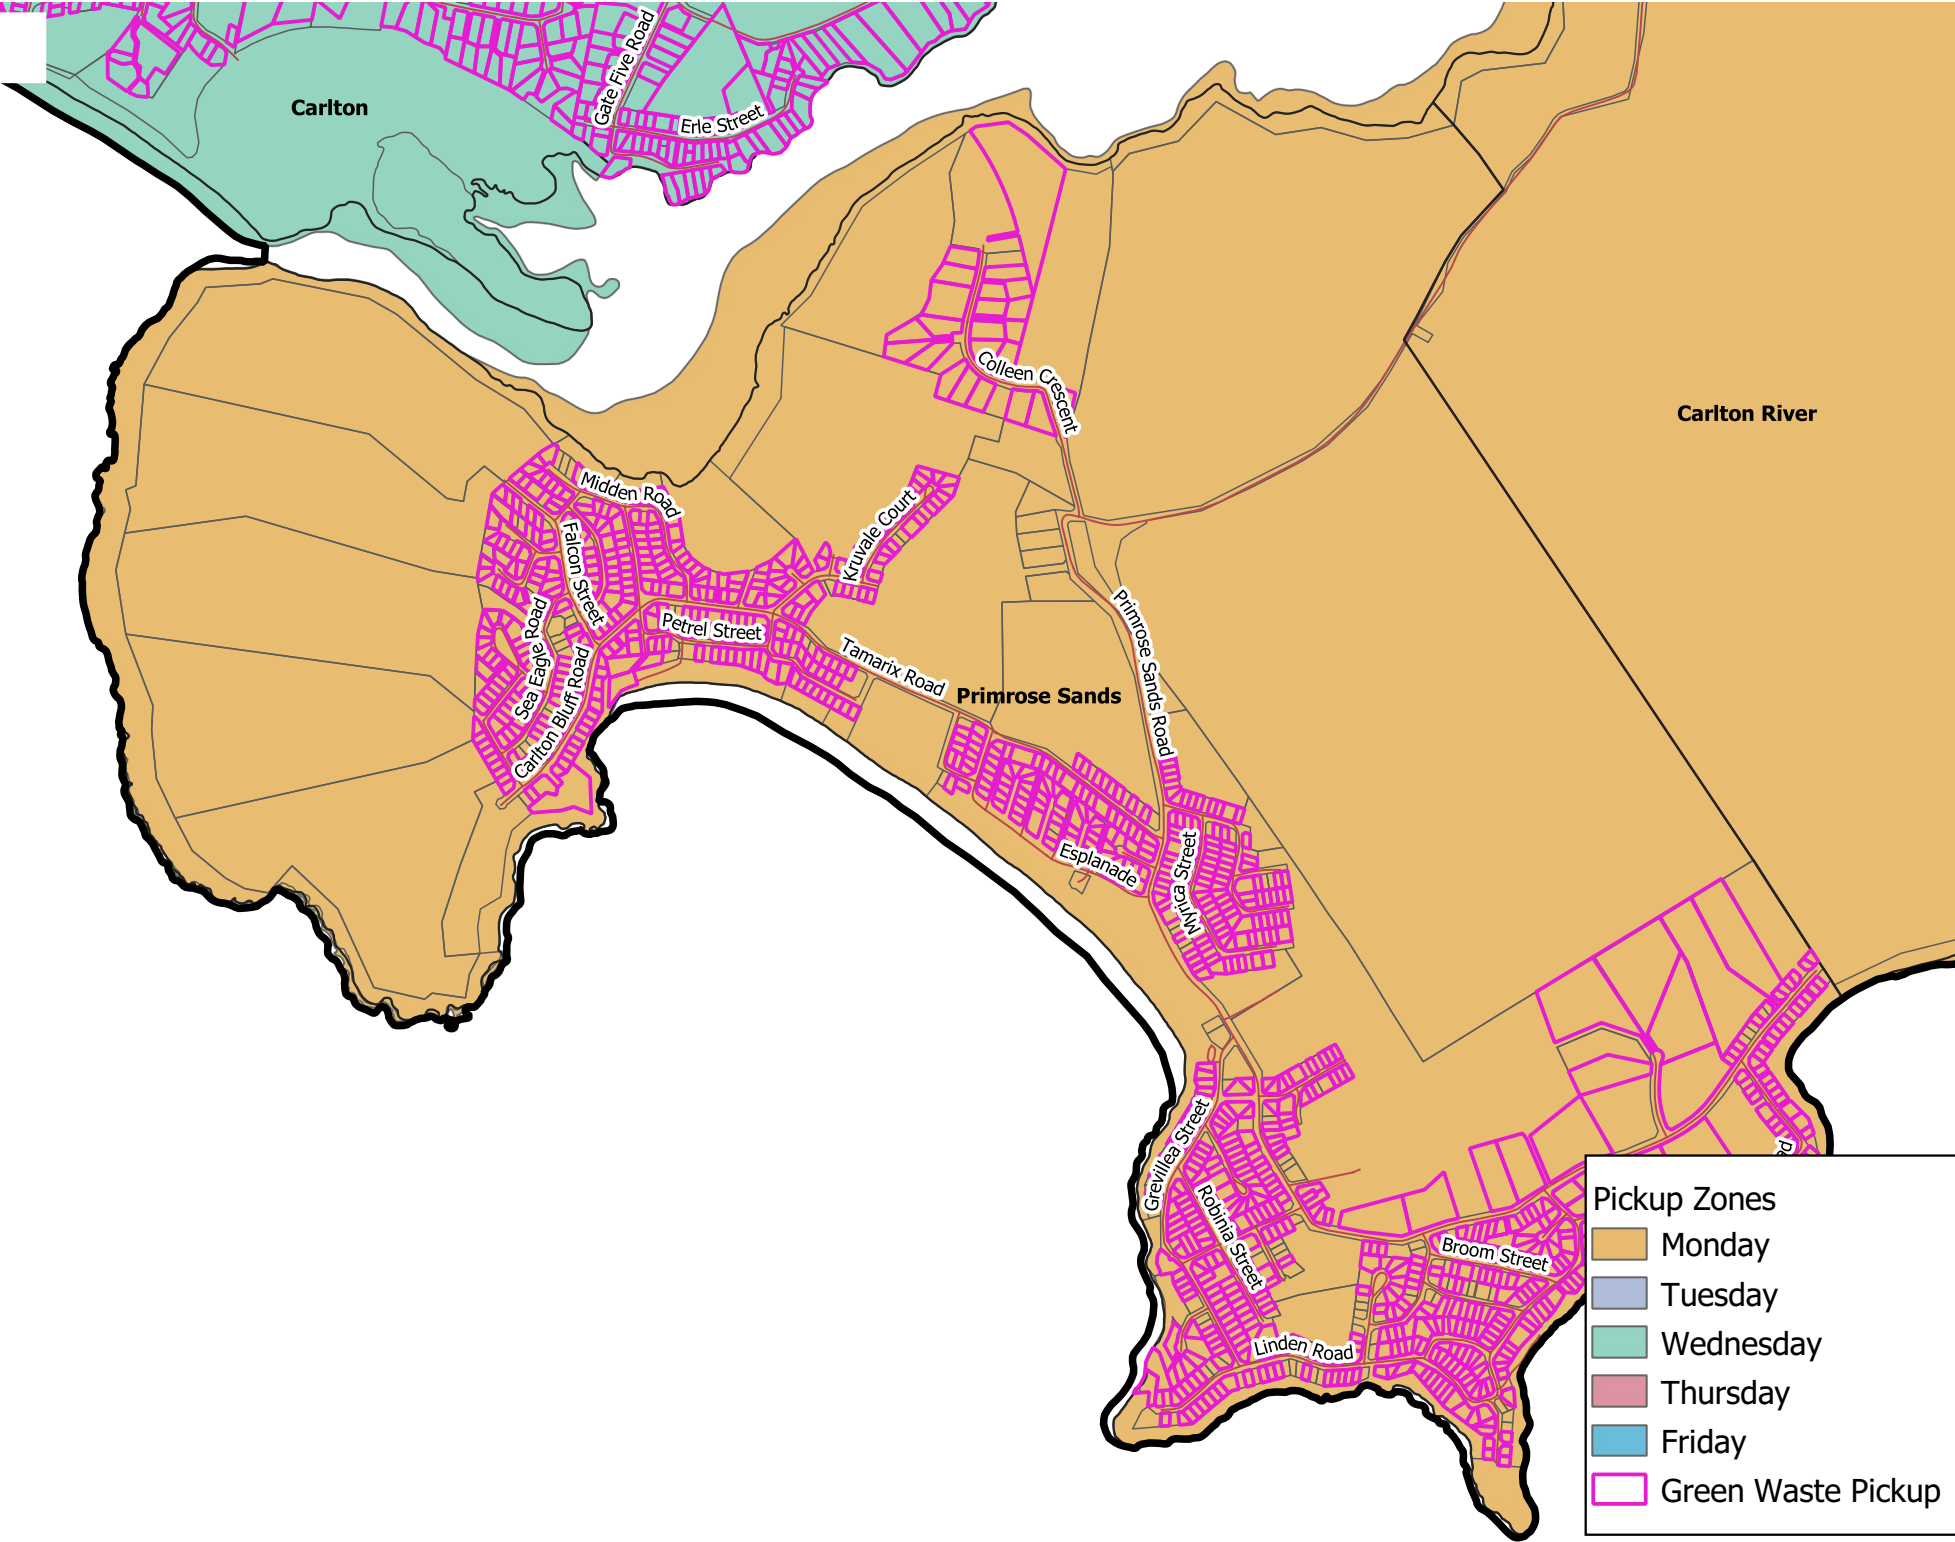

High Street

Annie Street

Bay Street

Inlay Street

Arthur Highway

Inlay Street

Esplanade

Bay Road

# 1D Monday

**Pickup Zones**

- Monday
- Tuesday
- Wednesday
- Thursday
- Friday
- Green Waste Pickup

**Pickup Zones**

- Monday
- Tuesday
- Wednesday
- Thursday
- Friday
- Green Waste Pickup

Pepe Drive

Wolstenholme Drive

Pawleena Road

Friendship Drive

Nugent Road

Rosendale Road

Arthur Highway

Sandpaper Drive