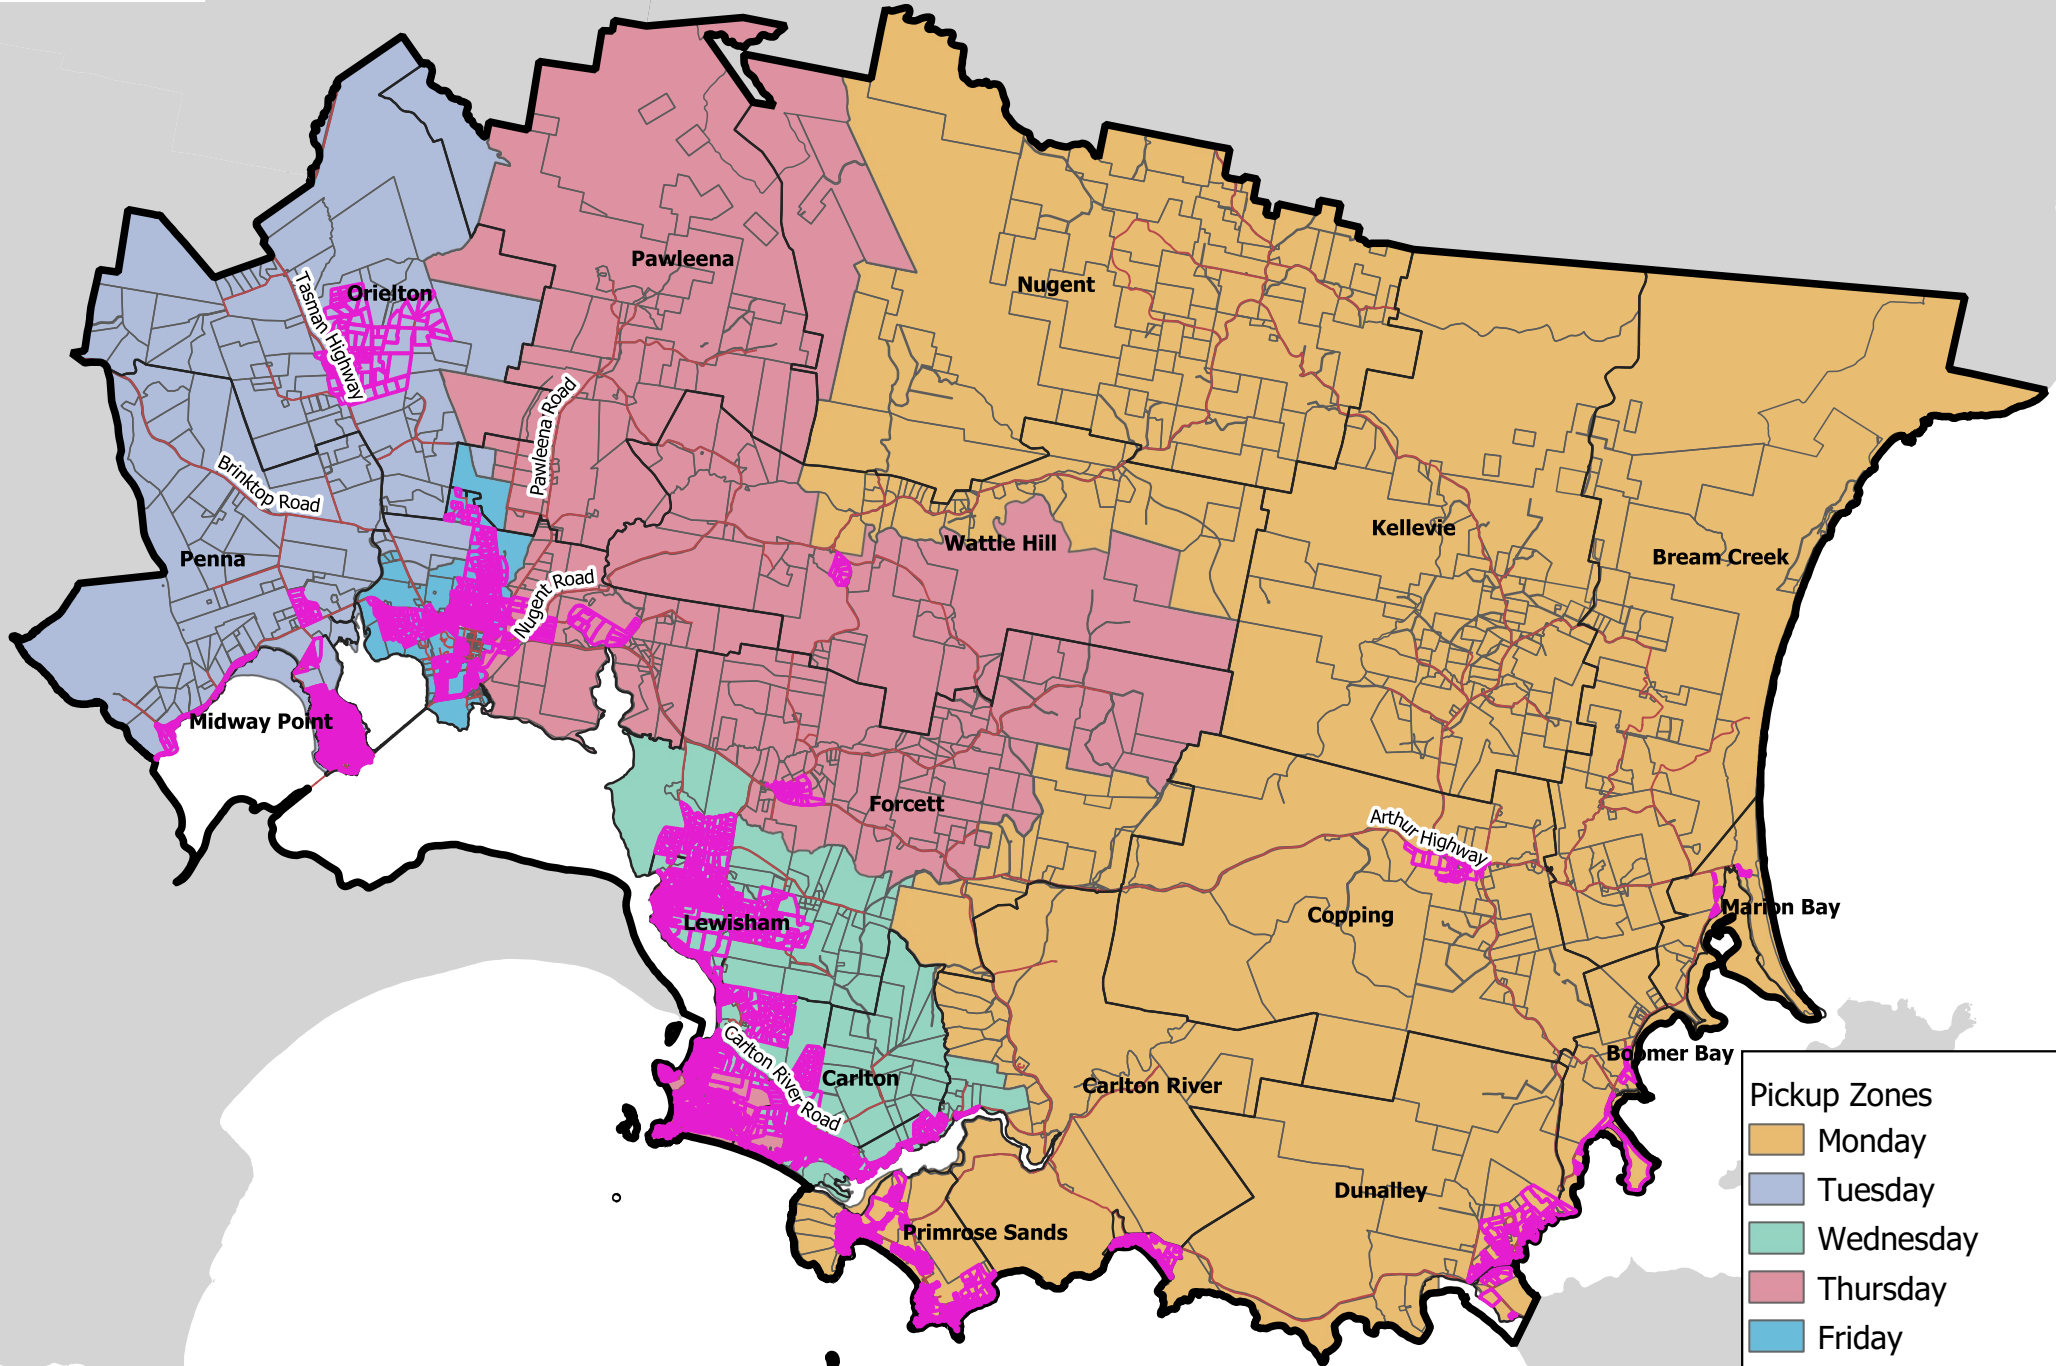

Sorell Council Waste Pickup

Pickup Zones

- Monday
- Tuesday
- Wednesday
- Thursday
- Friday
- Green Waste Pickup