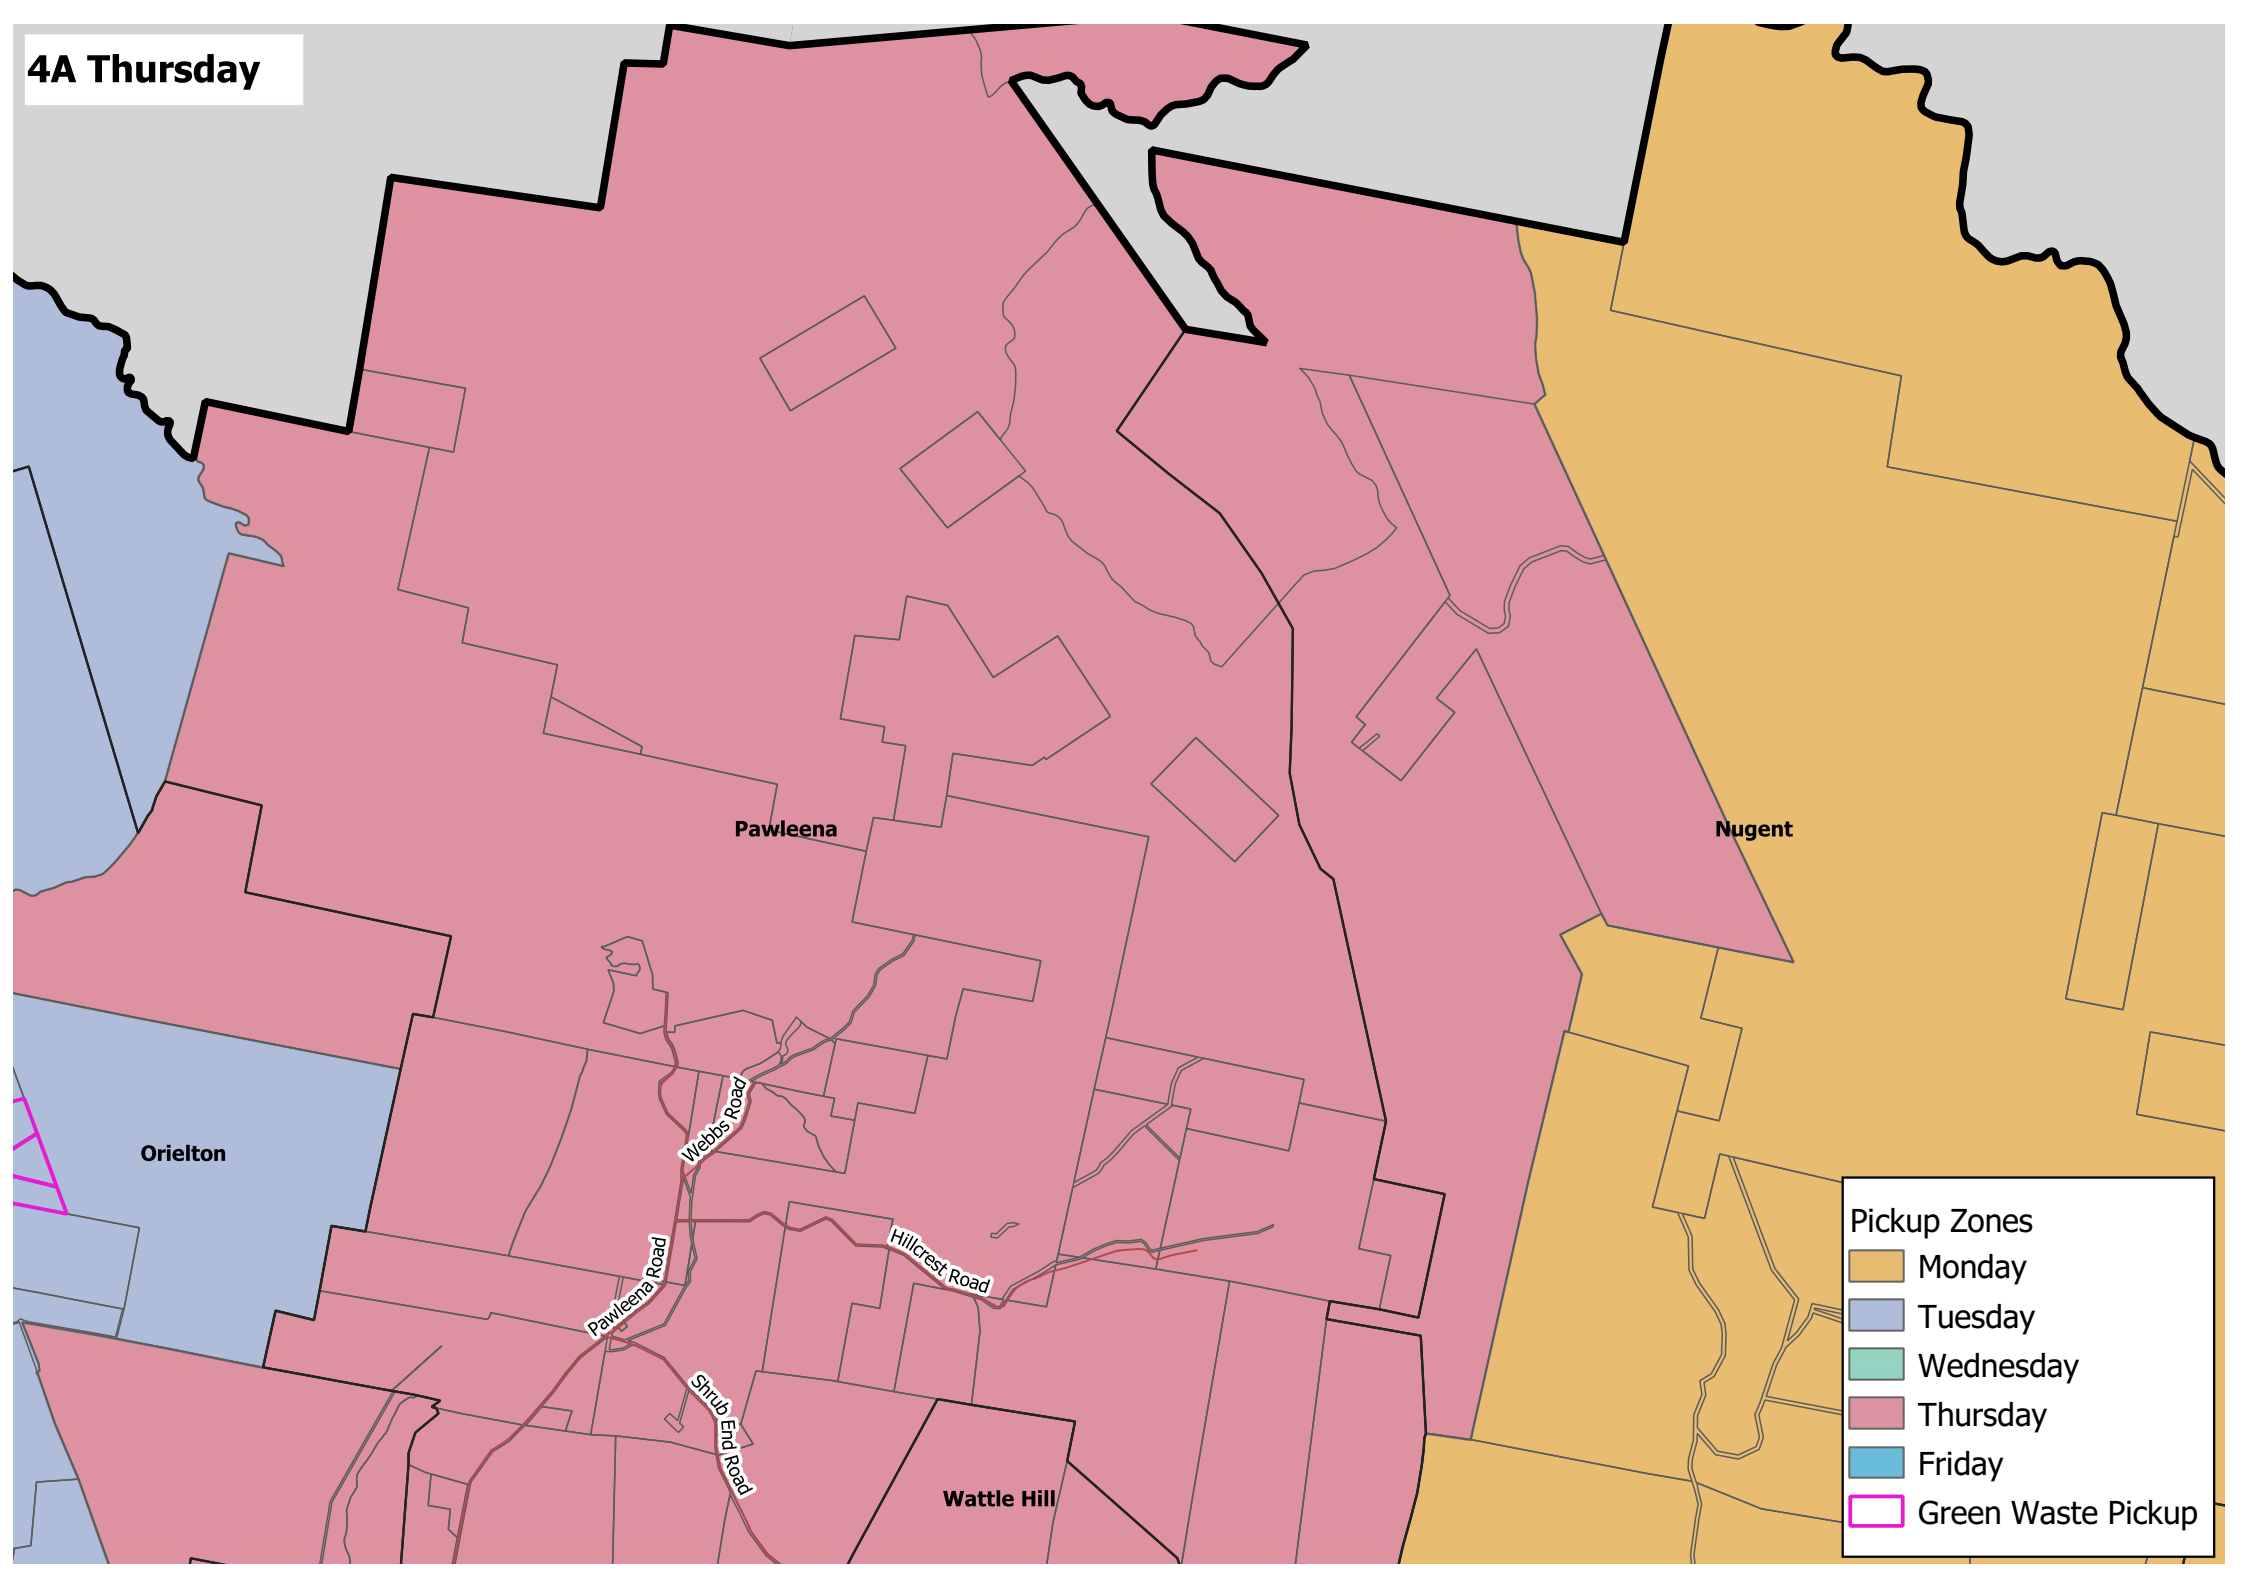

Third Avenue

Lake View Parade

McKinly Street

Darwin Street

Hoffman Street

First Avenue

View Street

Tasman Highway

Toongabbie Street

View Street

Tasman Highway

3A
Wednesday

Pickup Zones

- Monday
- Tuesday
- Wednesday
- Thursday
- Friday
- Green Waste Pickup

Dodges Ferry

3B
Wednesday

Pickup Zones

- Monday
- Tuesday
- Wednesday
- Thursday
- Friday
- Green Waste Pickup

4A Thursday

Pickup Zones

- Monday
- Tuesday
- Wednesday
- Thursday
- Friday
- Green Waste Pickup

4B Thursday

Pickup Zones

- Monday
- Tuesday
- Wednesday
- Thursday
- Friday
- Green Waste Pickup

4C Thursday

1A Friday

Pickup Zones

- Monday
- Tuesday
- Wednesday
- Thursday
- Friday
- Green Waste Pickup