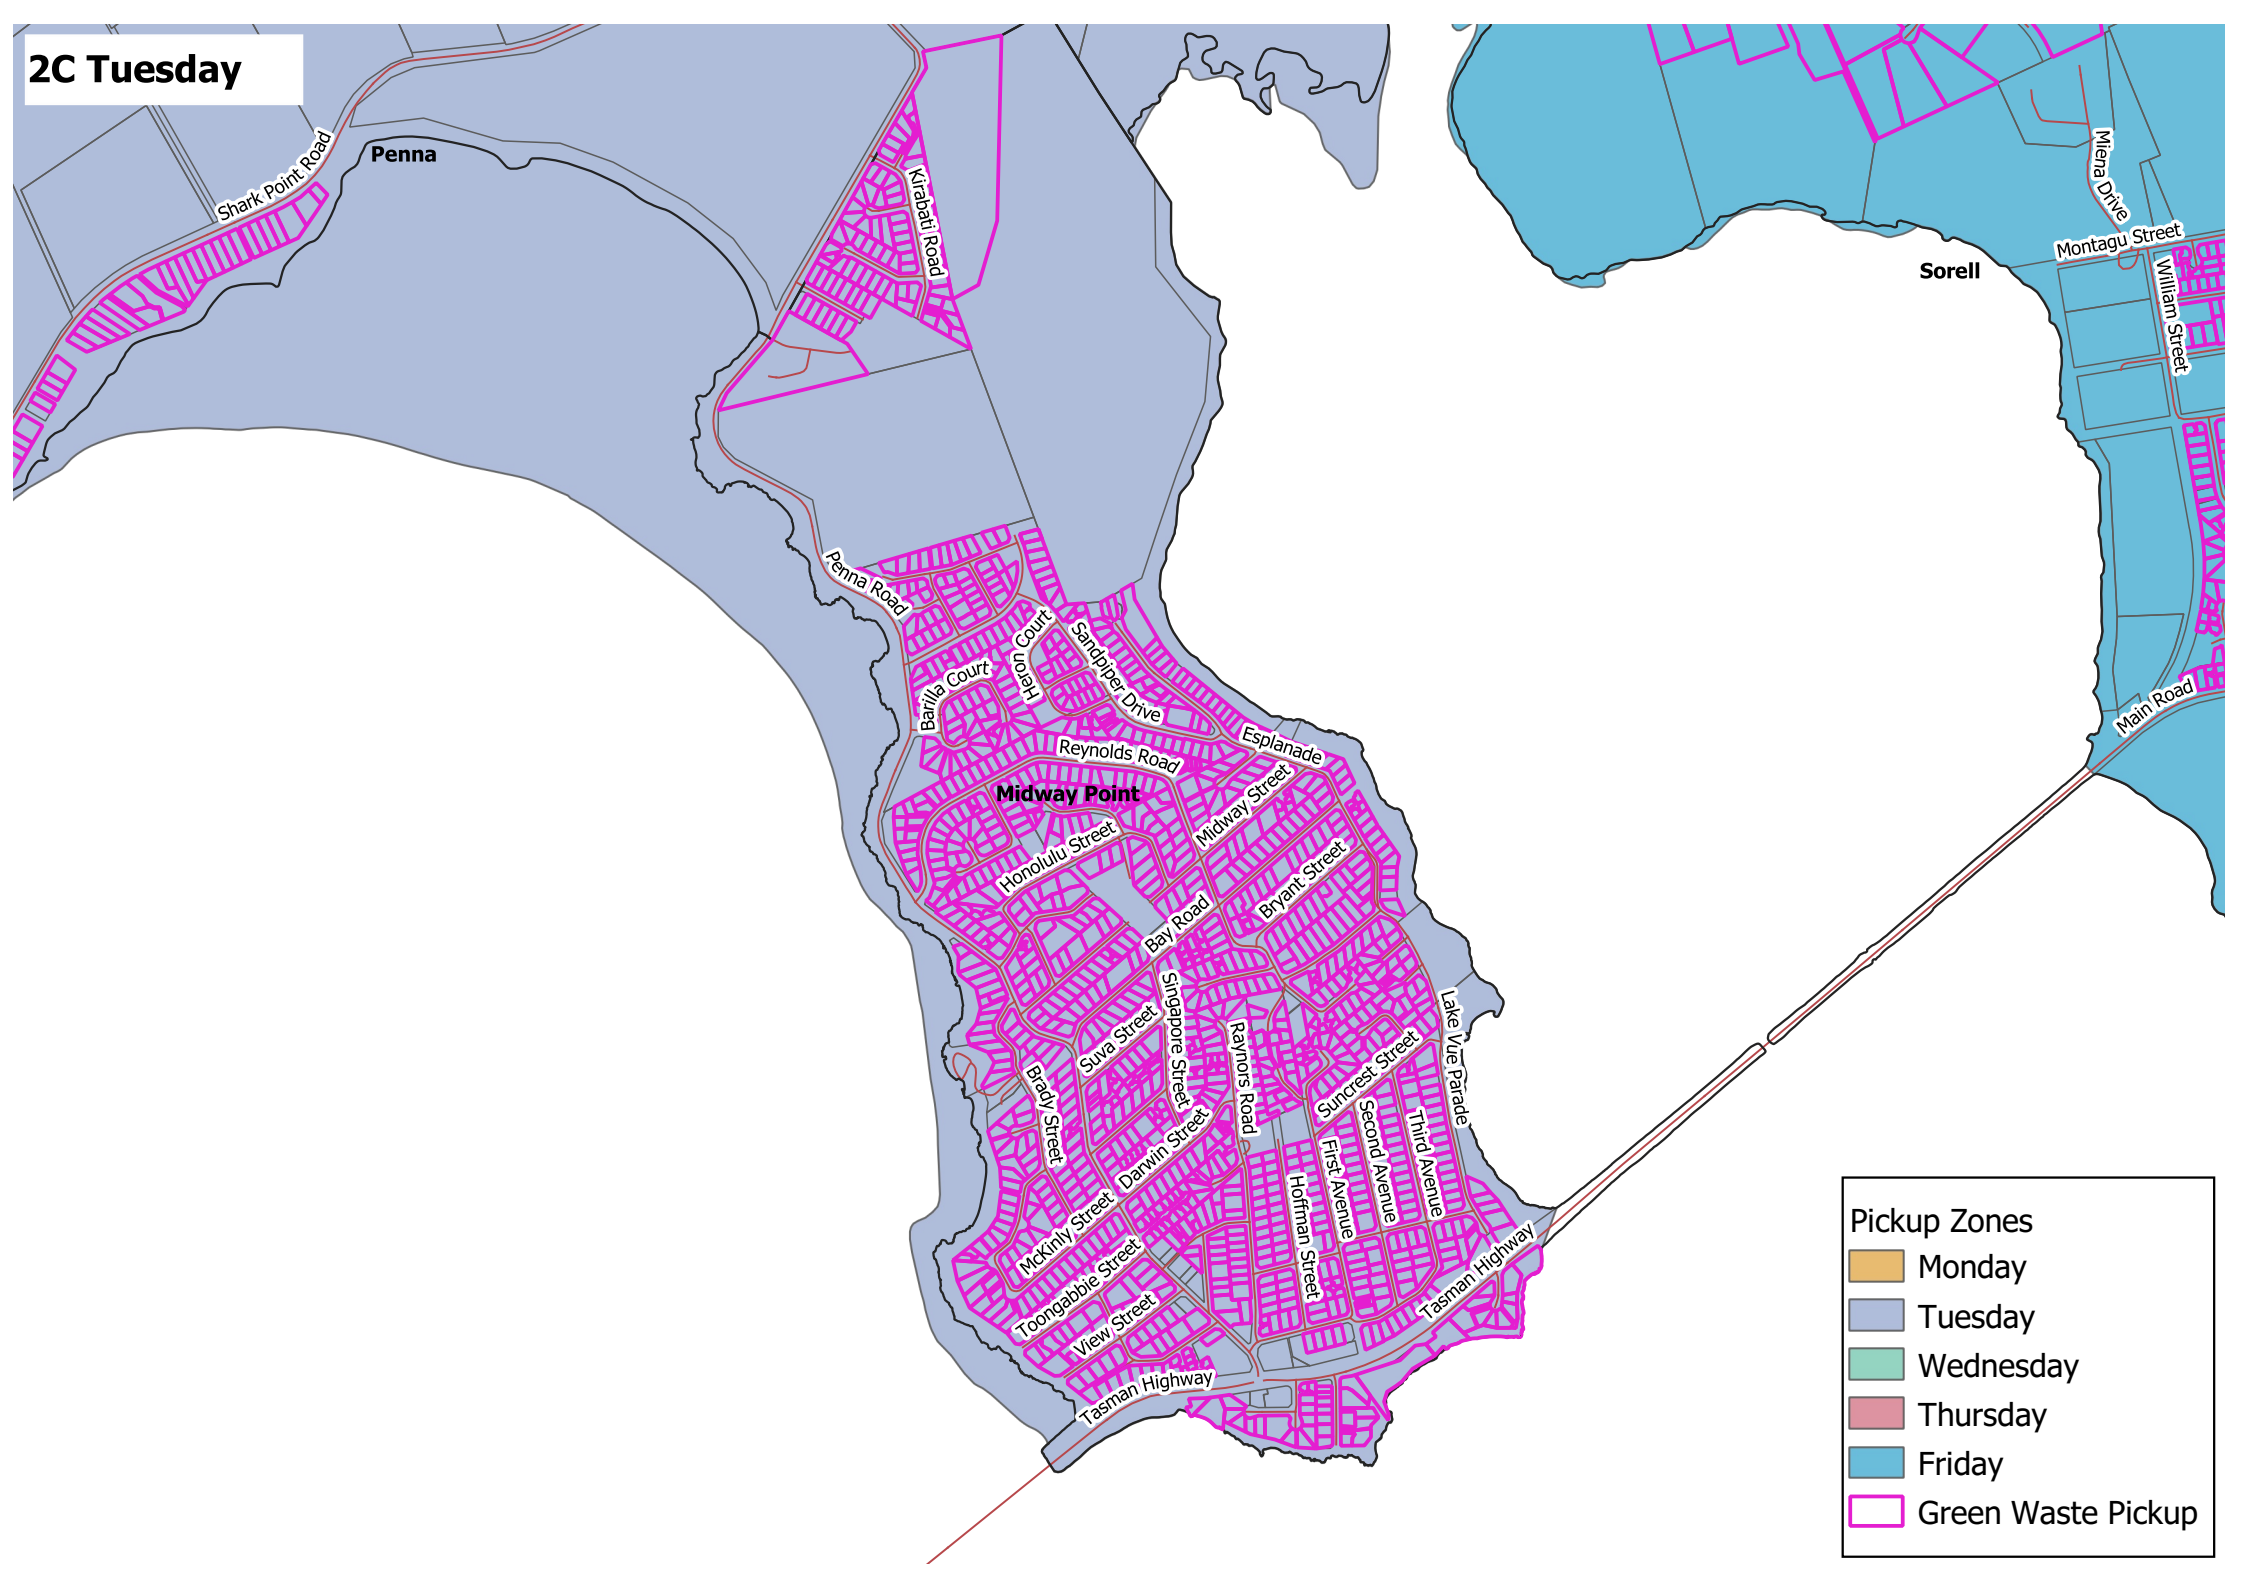

Pickup Zones

- Monday
- Tuesday
- Wednesday
- Thursday
- Friday
- Green Waste Pickup

Pickup Zones

- Monday
- Tuesday
- Wednesday
- Thursday
- Friday
- Green Waste Pickup

2C Tuesday

Penna

Sorell

Midway Point

Penna Road

Barilla Court

Heaton Court

Sandpaper Drive

Esplanade

Reynolds Road

Midway Street

Honolulu Street

Third Avenue

Lake View Parade

McKinly Street

Darwin Street

Hoffman Street

First Avenue

View Street

Tasman Highway

Pickup Zones

- Monday
- Tuesday
- Wednesday
- Thursday
- Friday
- Green Waste Pickup

4A Thursday

Pickup Zones

- Monday
- Tuesday
- Wednesday
- Thursday
- Friday
- Green Waste Pickup

4B Thursday

Pickup Zones