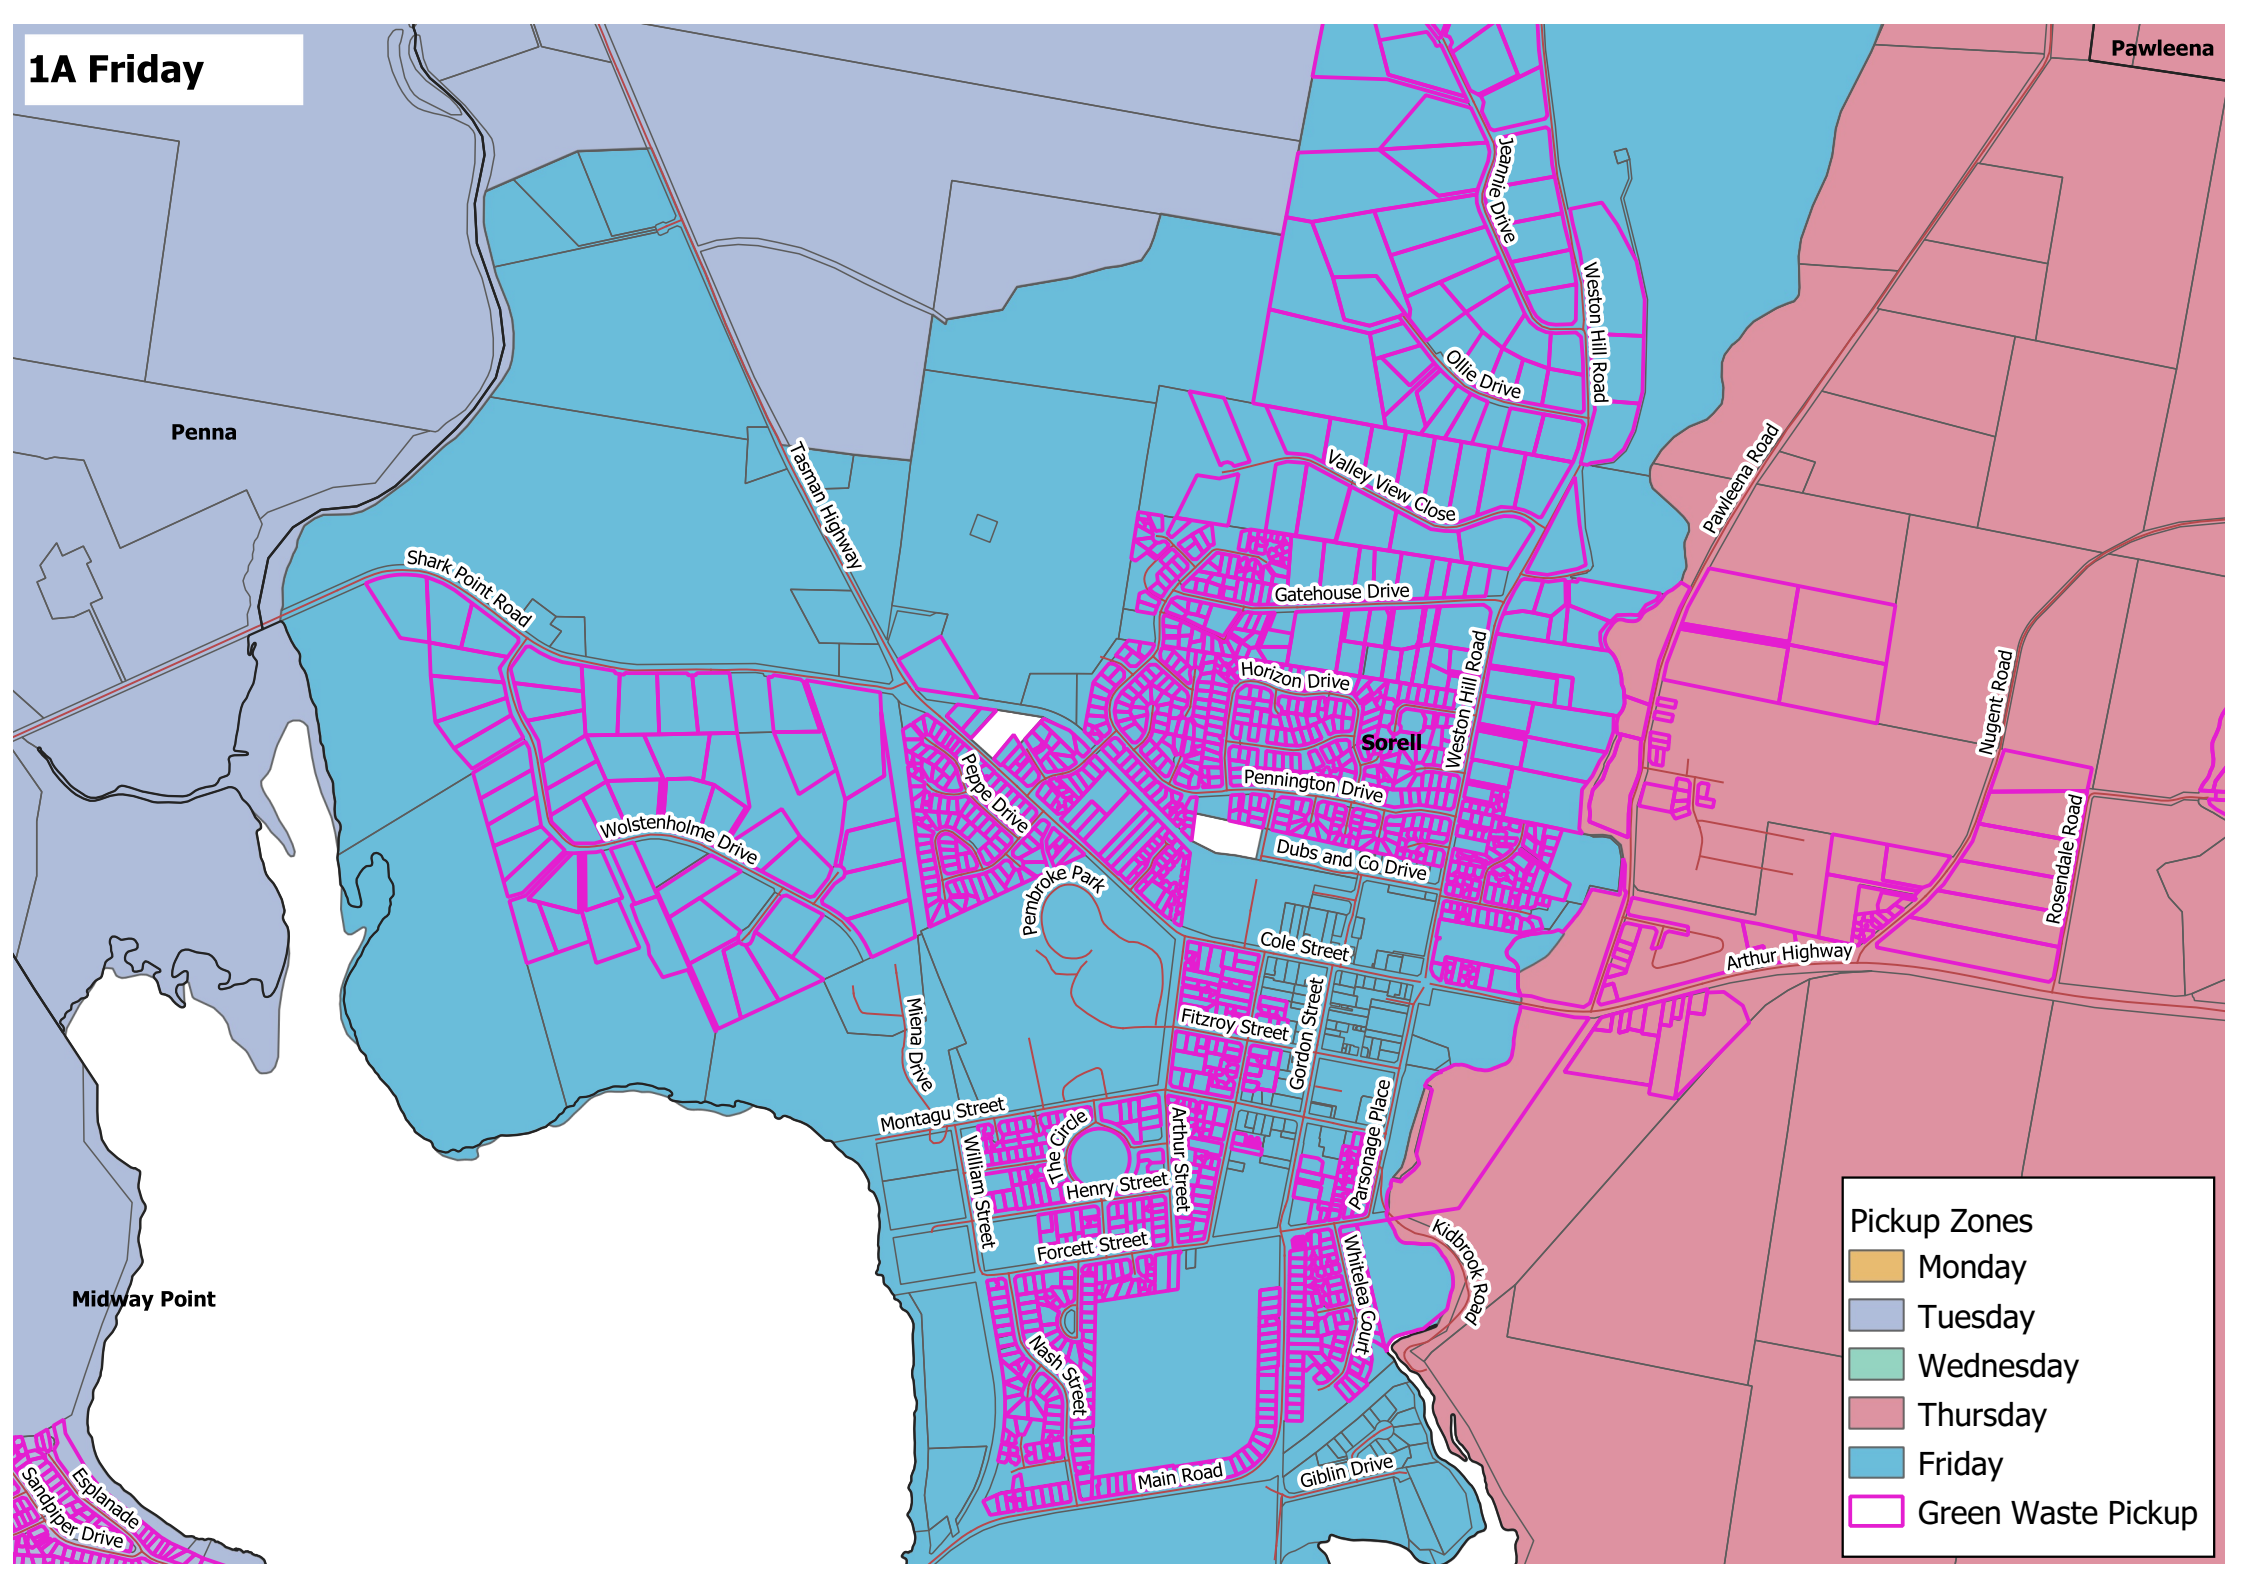

Penna Road

Barilla Court

Heaton Court

Sandpaper Drive

Esplanade

Reynolds Road

Midway Street

Honolulu Street

Third Avenue

Lake View Parade

McKinly Street

Darwin Street

Hoffman Street

First Avenue

View Street

Tasman Highway

Pickup Zones

- Monday
- Tuesday
- Wednesday
- Thursday
- Friday
- Green Waste Pickup

4A Thursday

Pickup Zones

- Monday
- Tuesday
- Wednesday
- Thursday
- Friday
- Green Waste Pickup

4B Thursday

Pickup Zones

- Monday
- Tuesday
- Wednesday
- Thursday
- Friday
- Green Waste Pickup

4C Thursday

1A Friday

Pickup Zones

- Monday
- Tuesday
- Wednesday
- Thursday
- Friday
- Green Waste Pickup