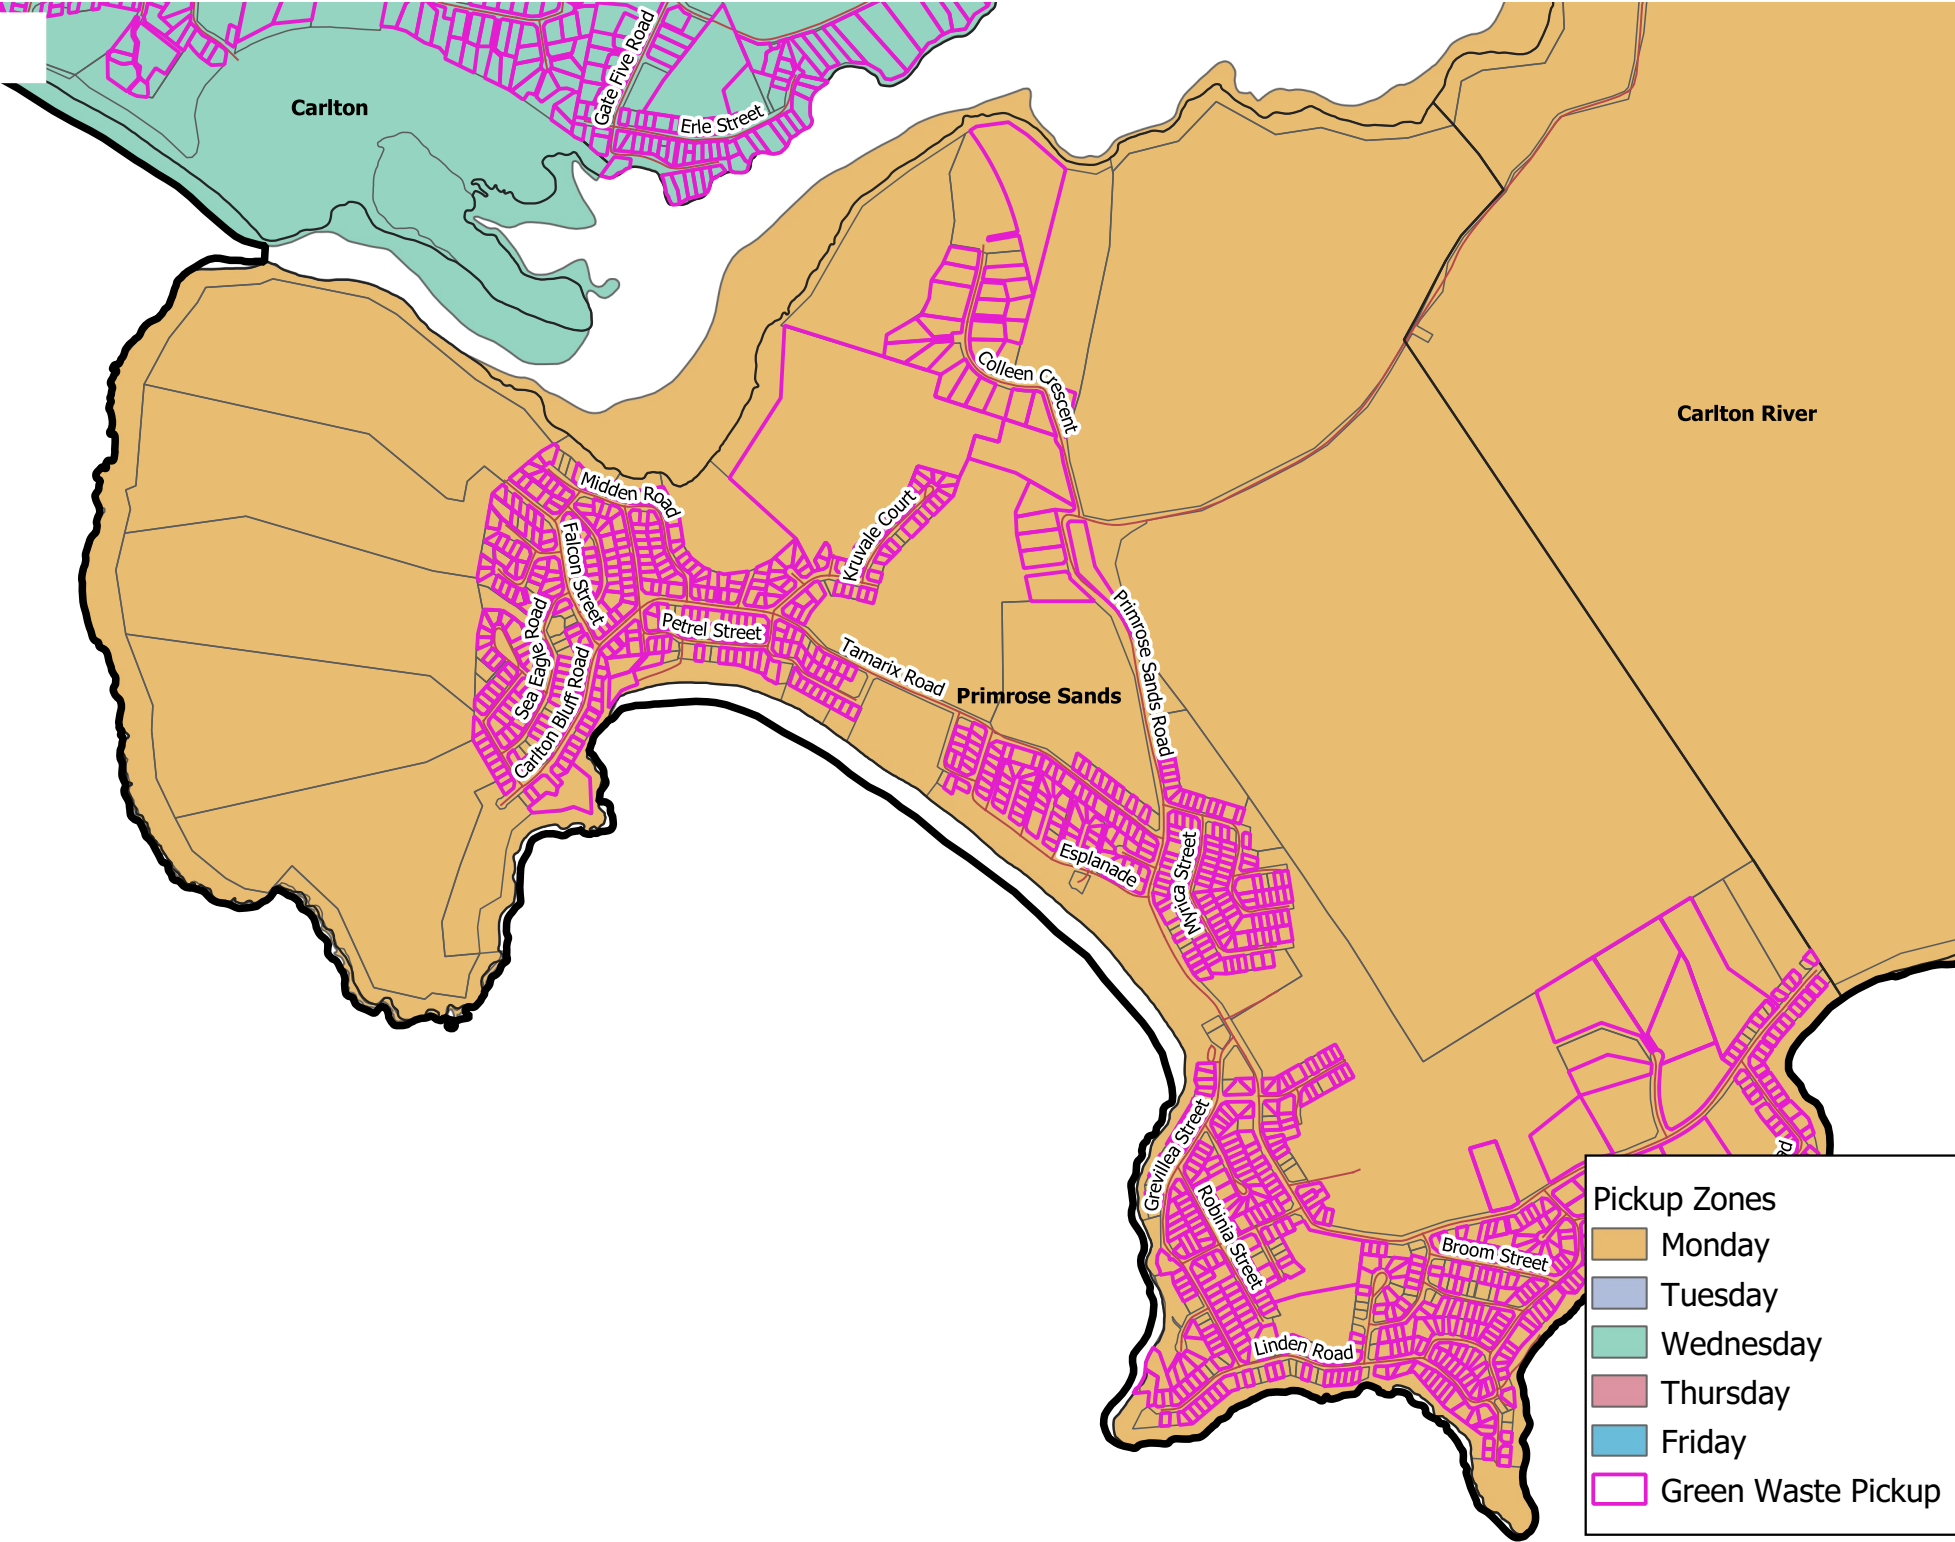

1A Monday

Pickup Zones

- Monday
- Tuesday
- Wednesday
- Thursday
- Friday
- Green Waste Pickup

1B Monday

Pickup Zones

- Monday
- Tuesday
- Wednesday
- Thursday
- Friday
- Green Waste Pickup

1C Monday

1D Monday

Penna Road

Barilla Court

Heaton Court

Sandpaper Drive

Esplanade

Reynolds Road

Midway Street

Honolulu Street

Pickup Zones

- Monday
- Tuesday
- Wednesday
- Thursday
- Friday
- Green Waste Pickup

4A Thursday

Pickup Zones

- Monday
- Tuesday
- Wednesday
- Thursday
- Friday
- Green Waste Pickup

4B Thursday

Pickup Zones

- Monday
- Tuesday
- Wednesday
- Thursday
- Friday
- Green Waste Pickup

4C Thursday

1A Friday

Pickup Zones

- Monday
- Tuesday
- Wednesday
- Thursday
- Friday
- Green Waste Pickup