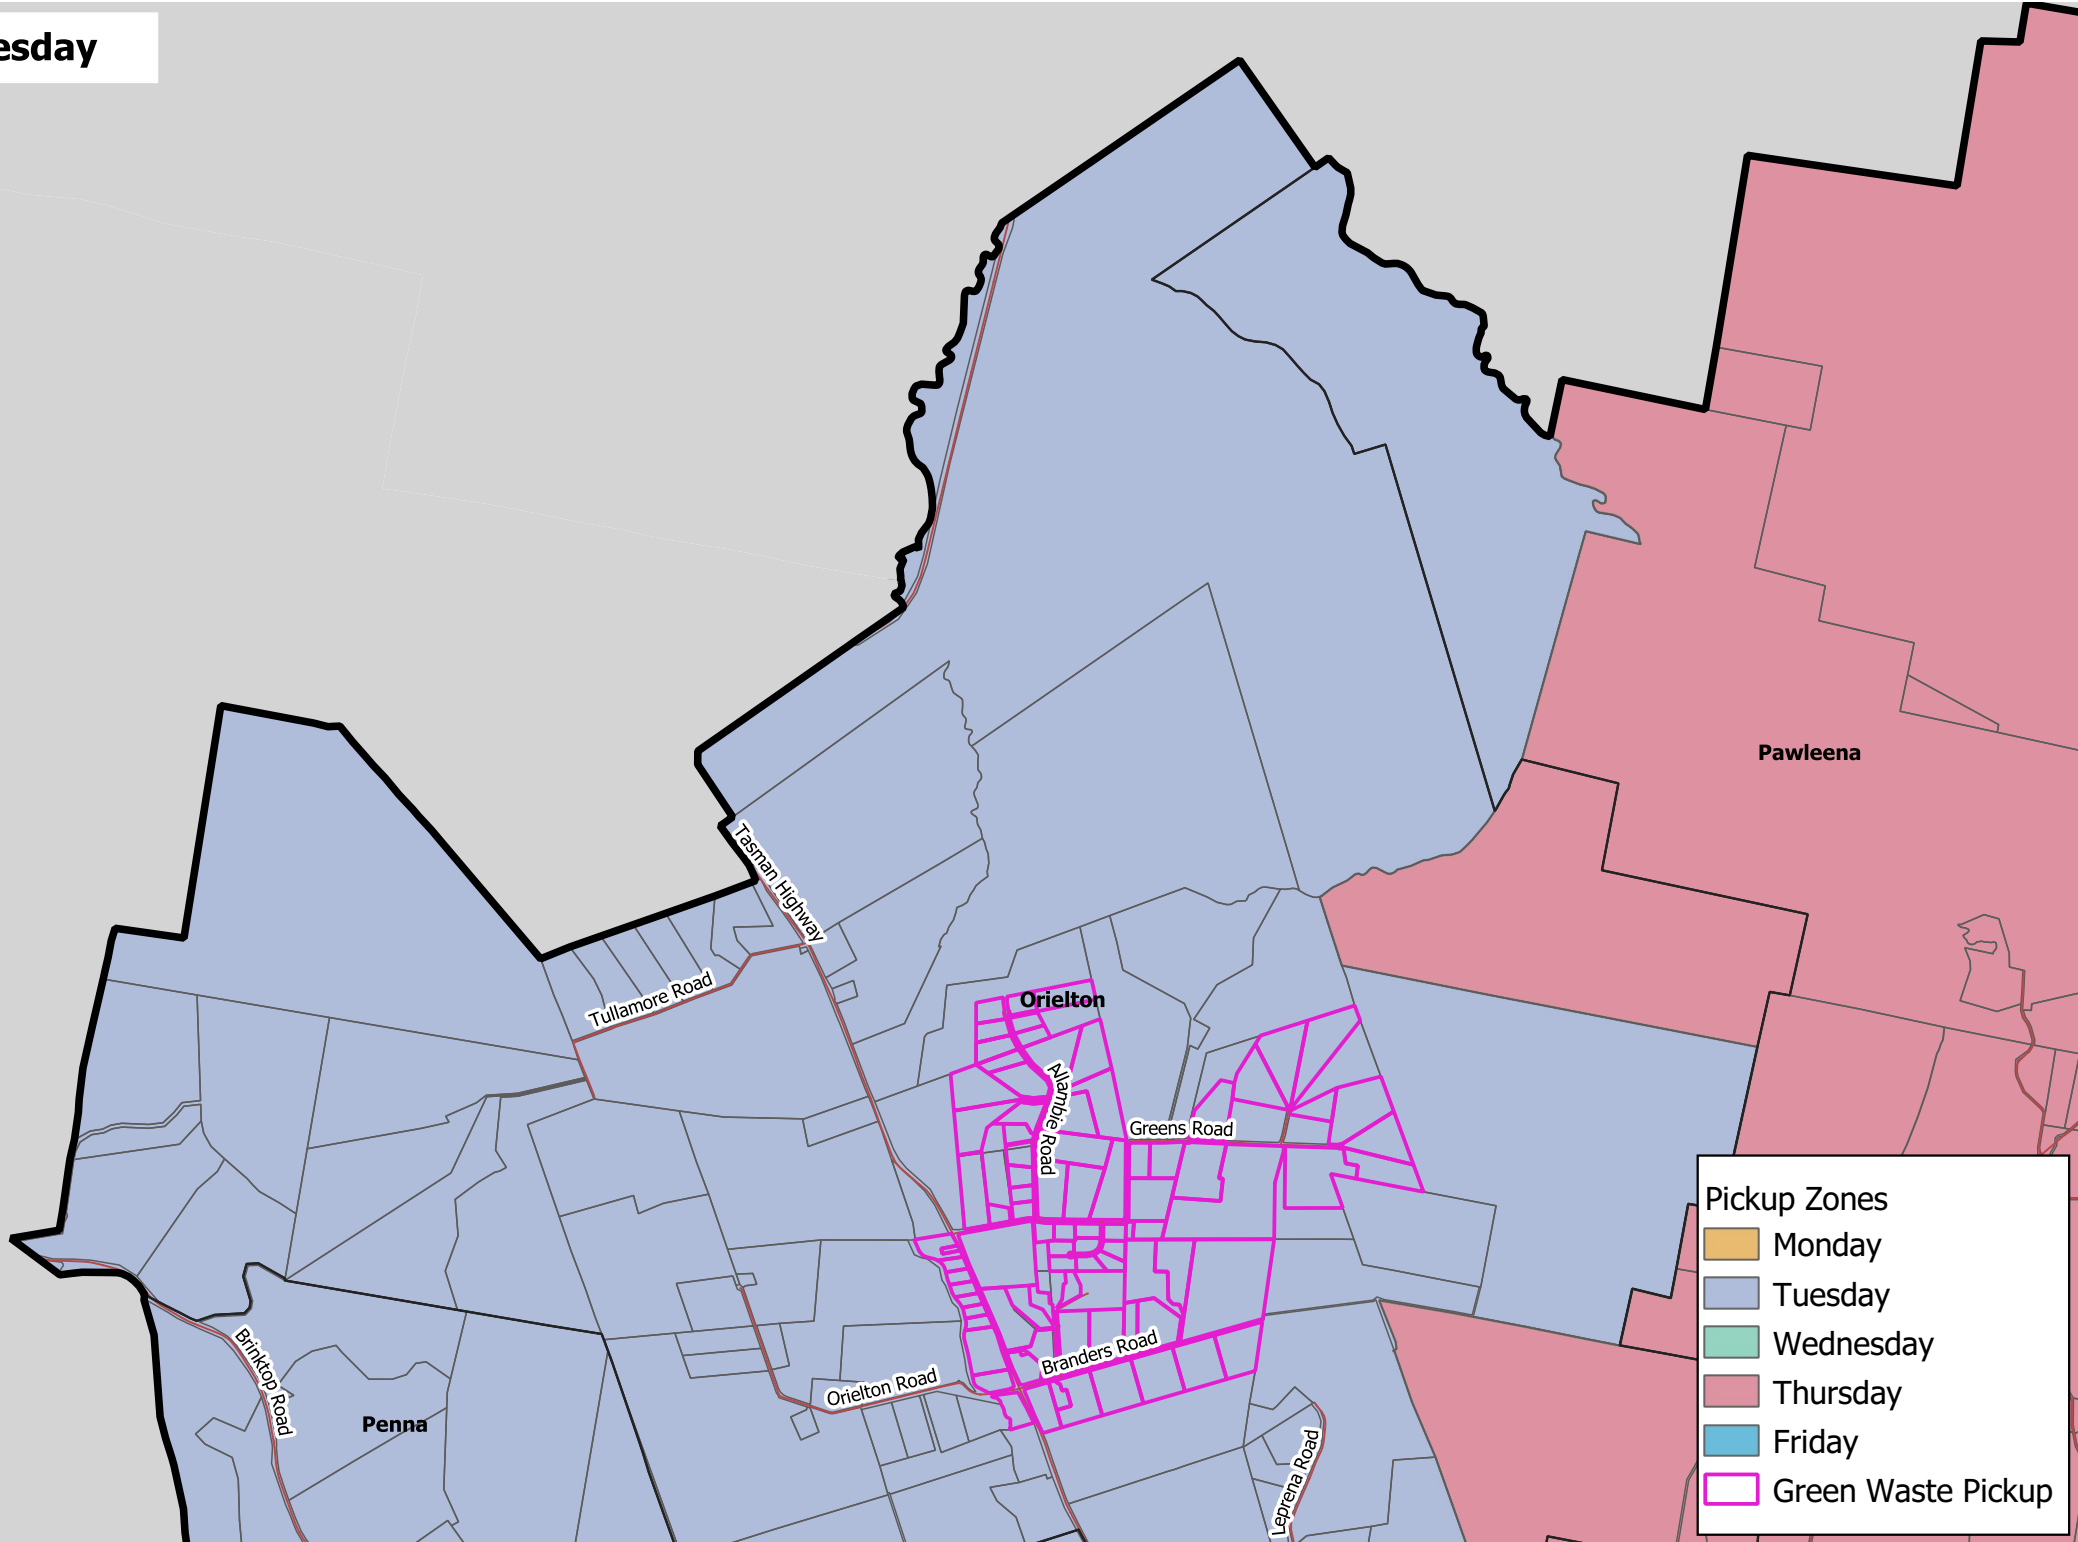

Pickup Zones

- Monday
- Tuesday
- Wednesday
- Thursday
- Friday
- Green Waste Pickup