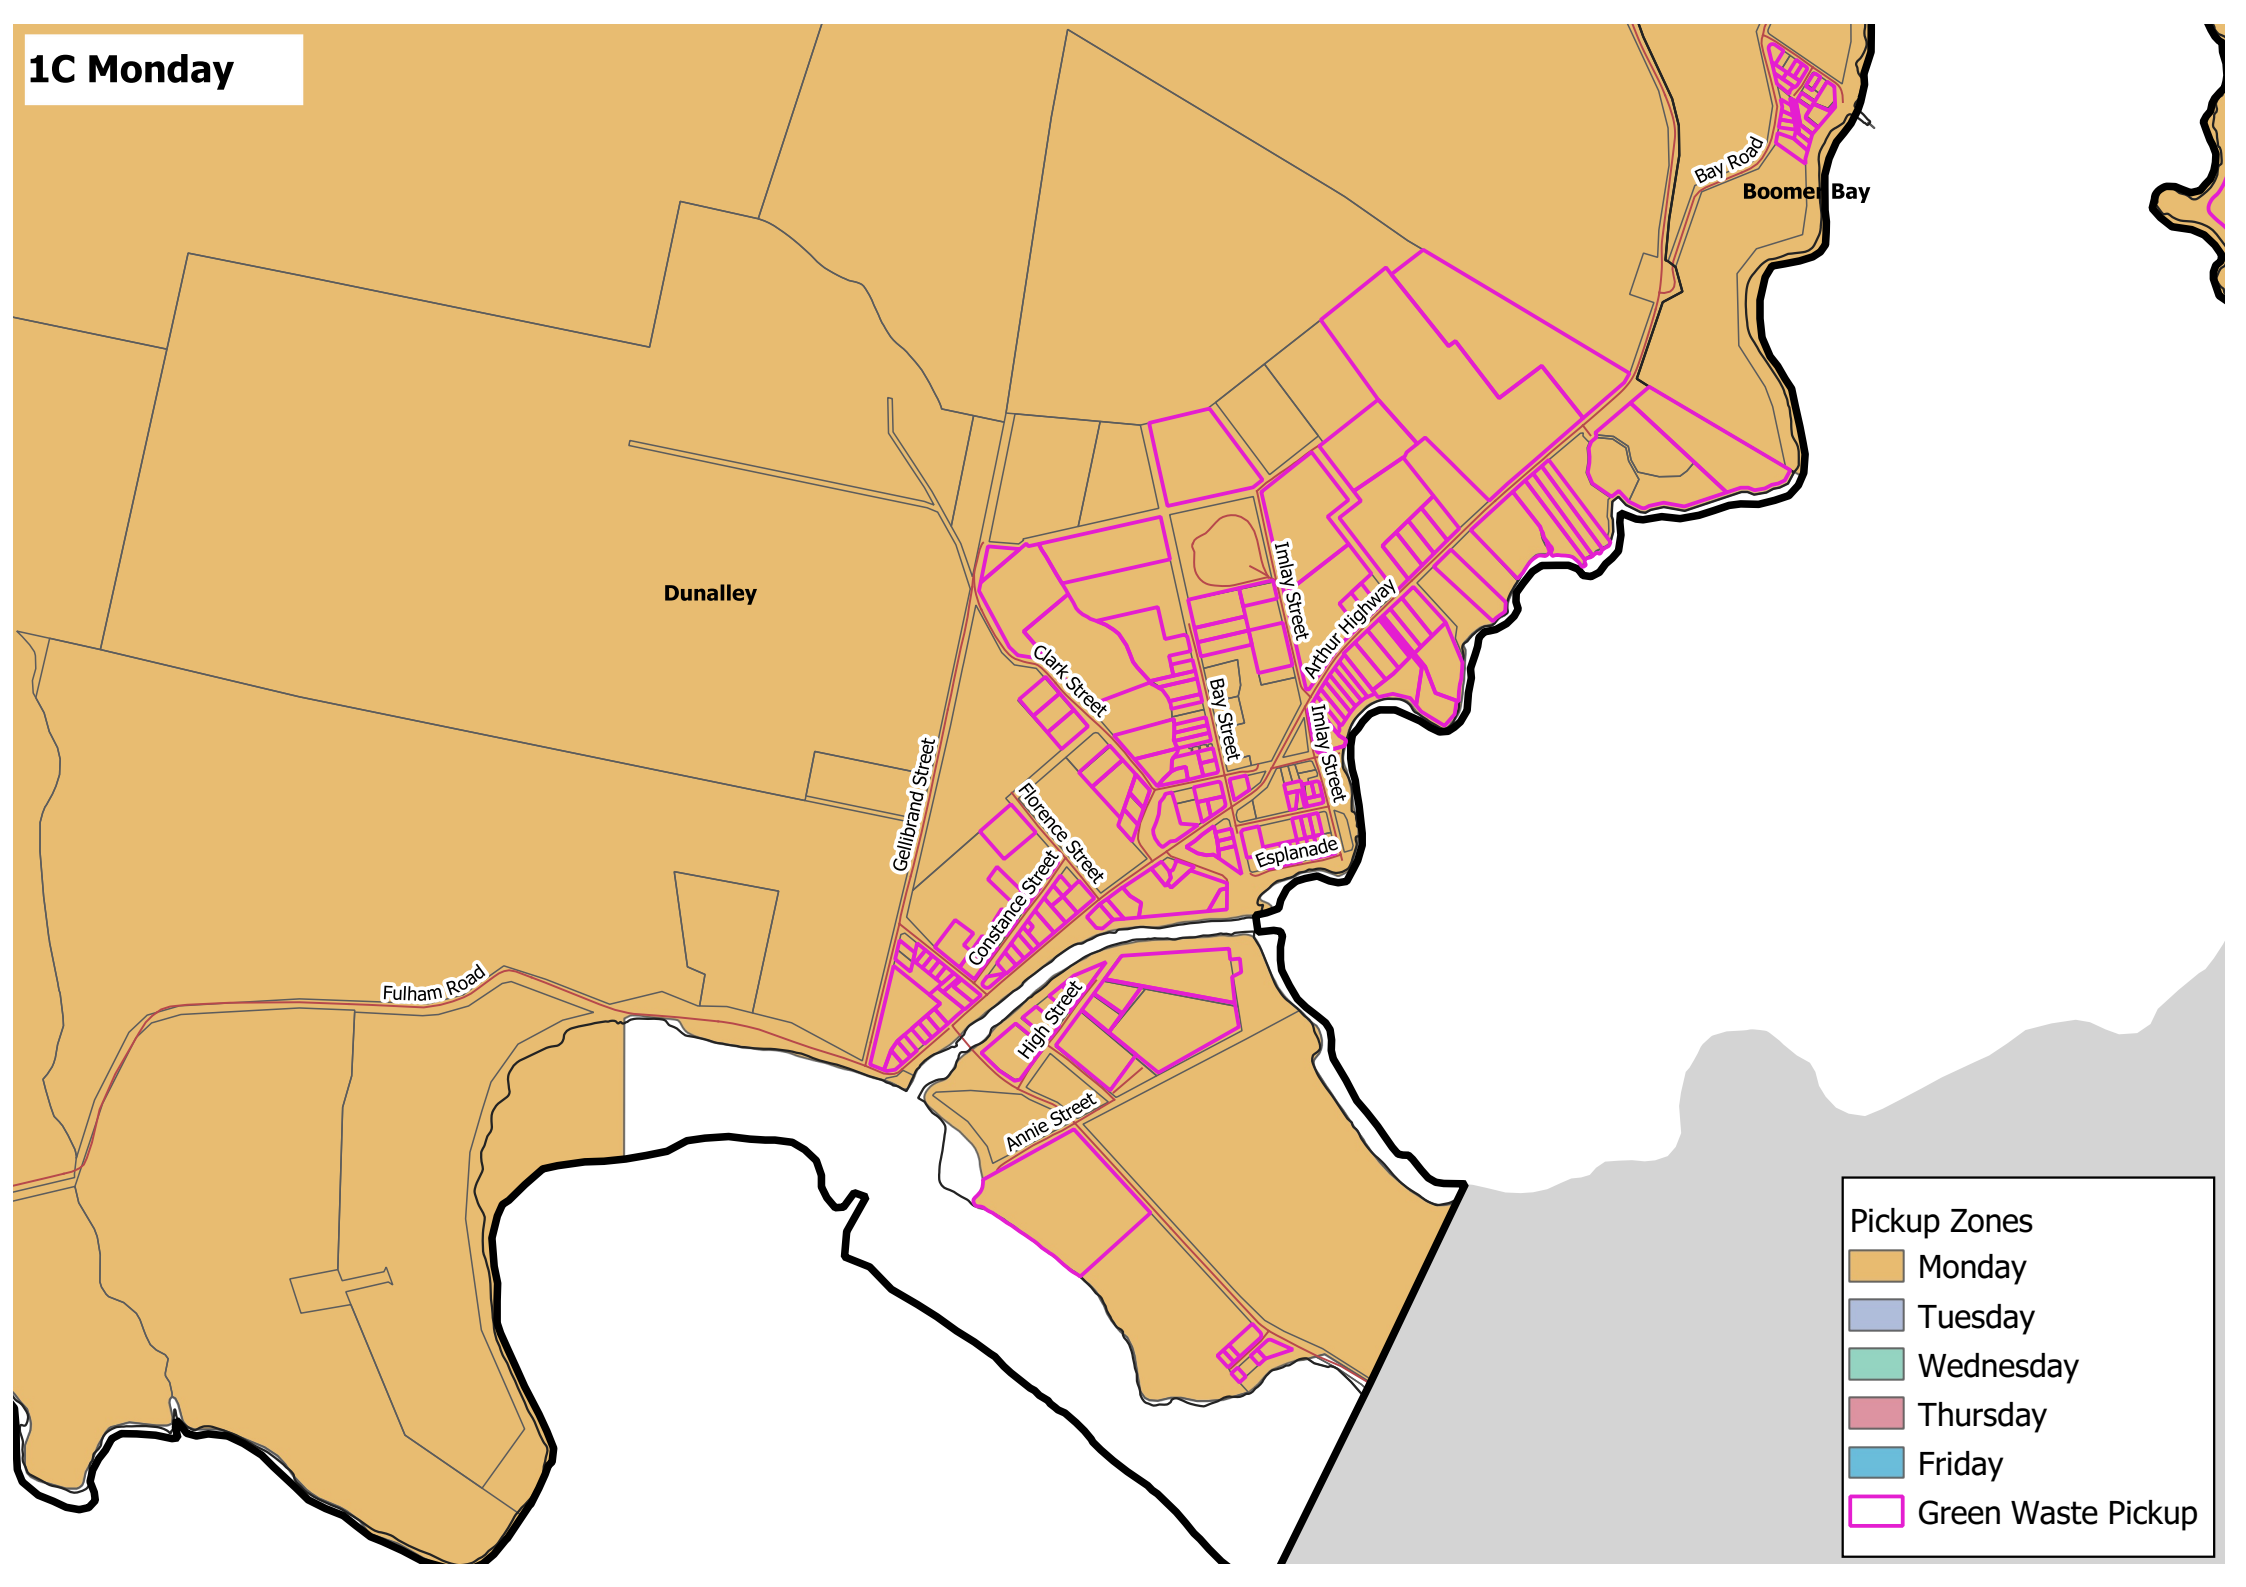

1A Monday

Pickup Zones

- Monday
- Tuesday
- Wednesday
- Thursday
- Friday
- Green Waste Pickup

1B Monday

Pickup Zones

- Monday
- Tuesday
- Wednesday
- Thursday
- Friday
- Green Waste Pickup

1C Monday

1D Monday

Penna Road

Barilla Court

Heaton Court

Sandpaper Drive

Esplanade

Reynolds Road

Midway Street

Honolulu Street

Third Avenue

Lake View Parade

McKinly Street

Darwin Street

Hoffman Street

First Avenue

View Street

Tasman Highway

Pickup Zones

- Monday
- Tuesday
- Wednesday
- Thursday
- Friday
- Green Waste Pickup

4A Thursday

Pickup Zones

- Monday
- Tuesday
- Wednesday
- Thursday
- Friday
- Green Waste Pickup

4B Thursday

Pickup Zones