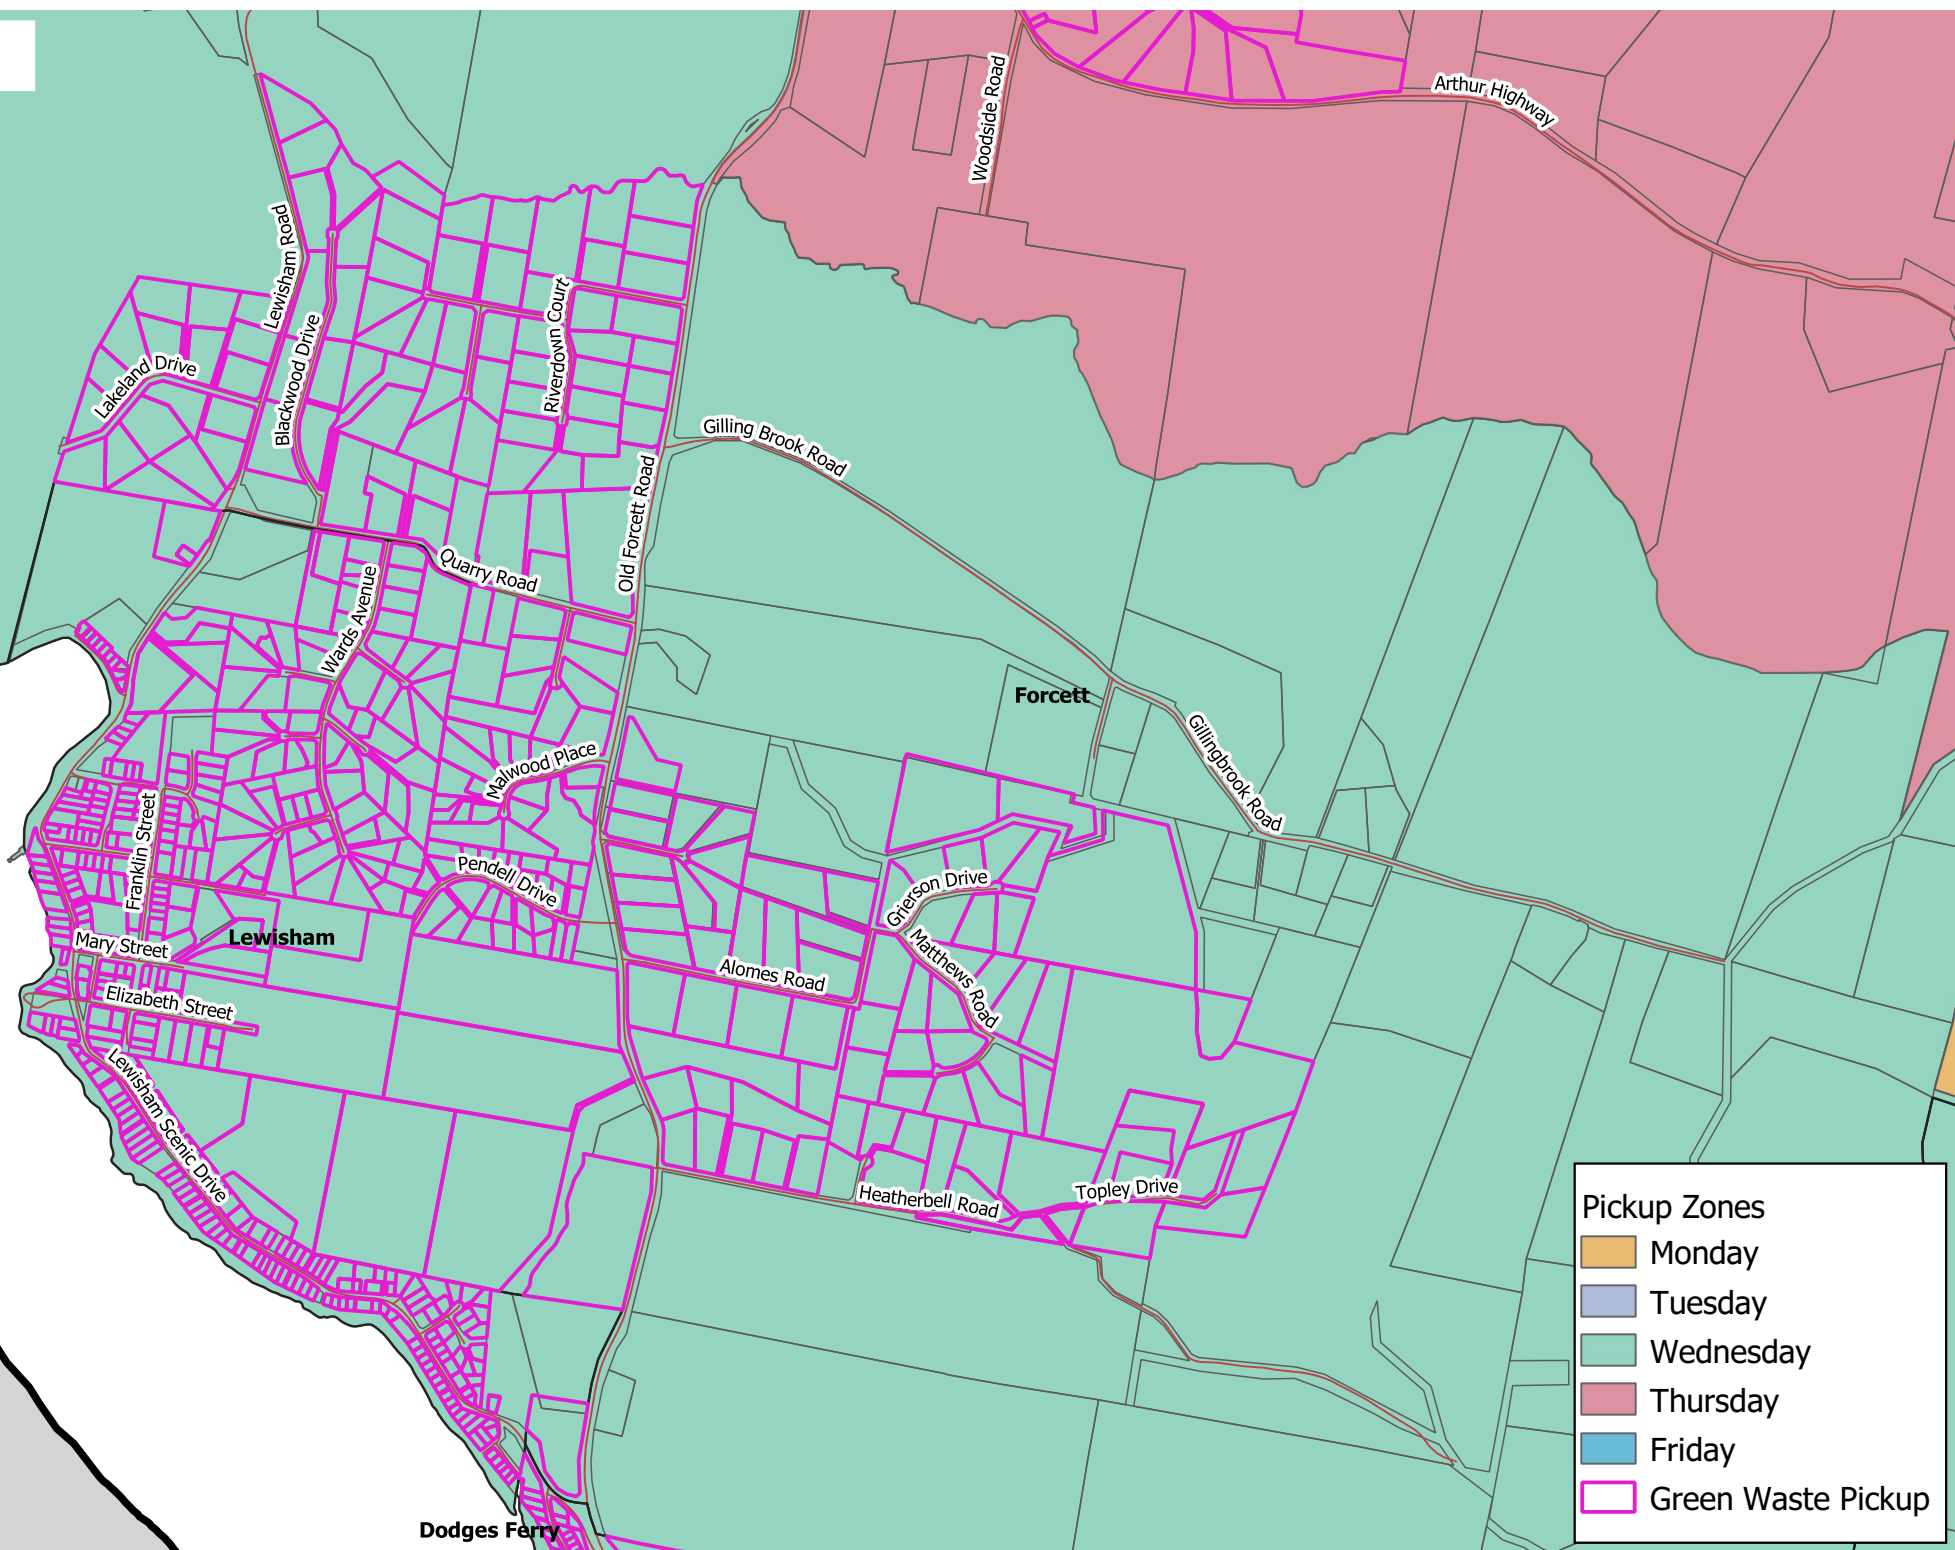

3A
Wednesday

Pickup Zones

- Monday
- Tuesday
- Wednesday
- Thursday
- Friday
- Green Waste Pickup

Dodges Ferry