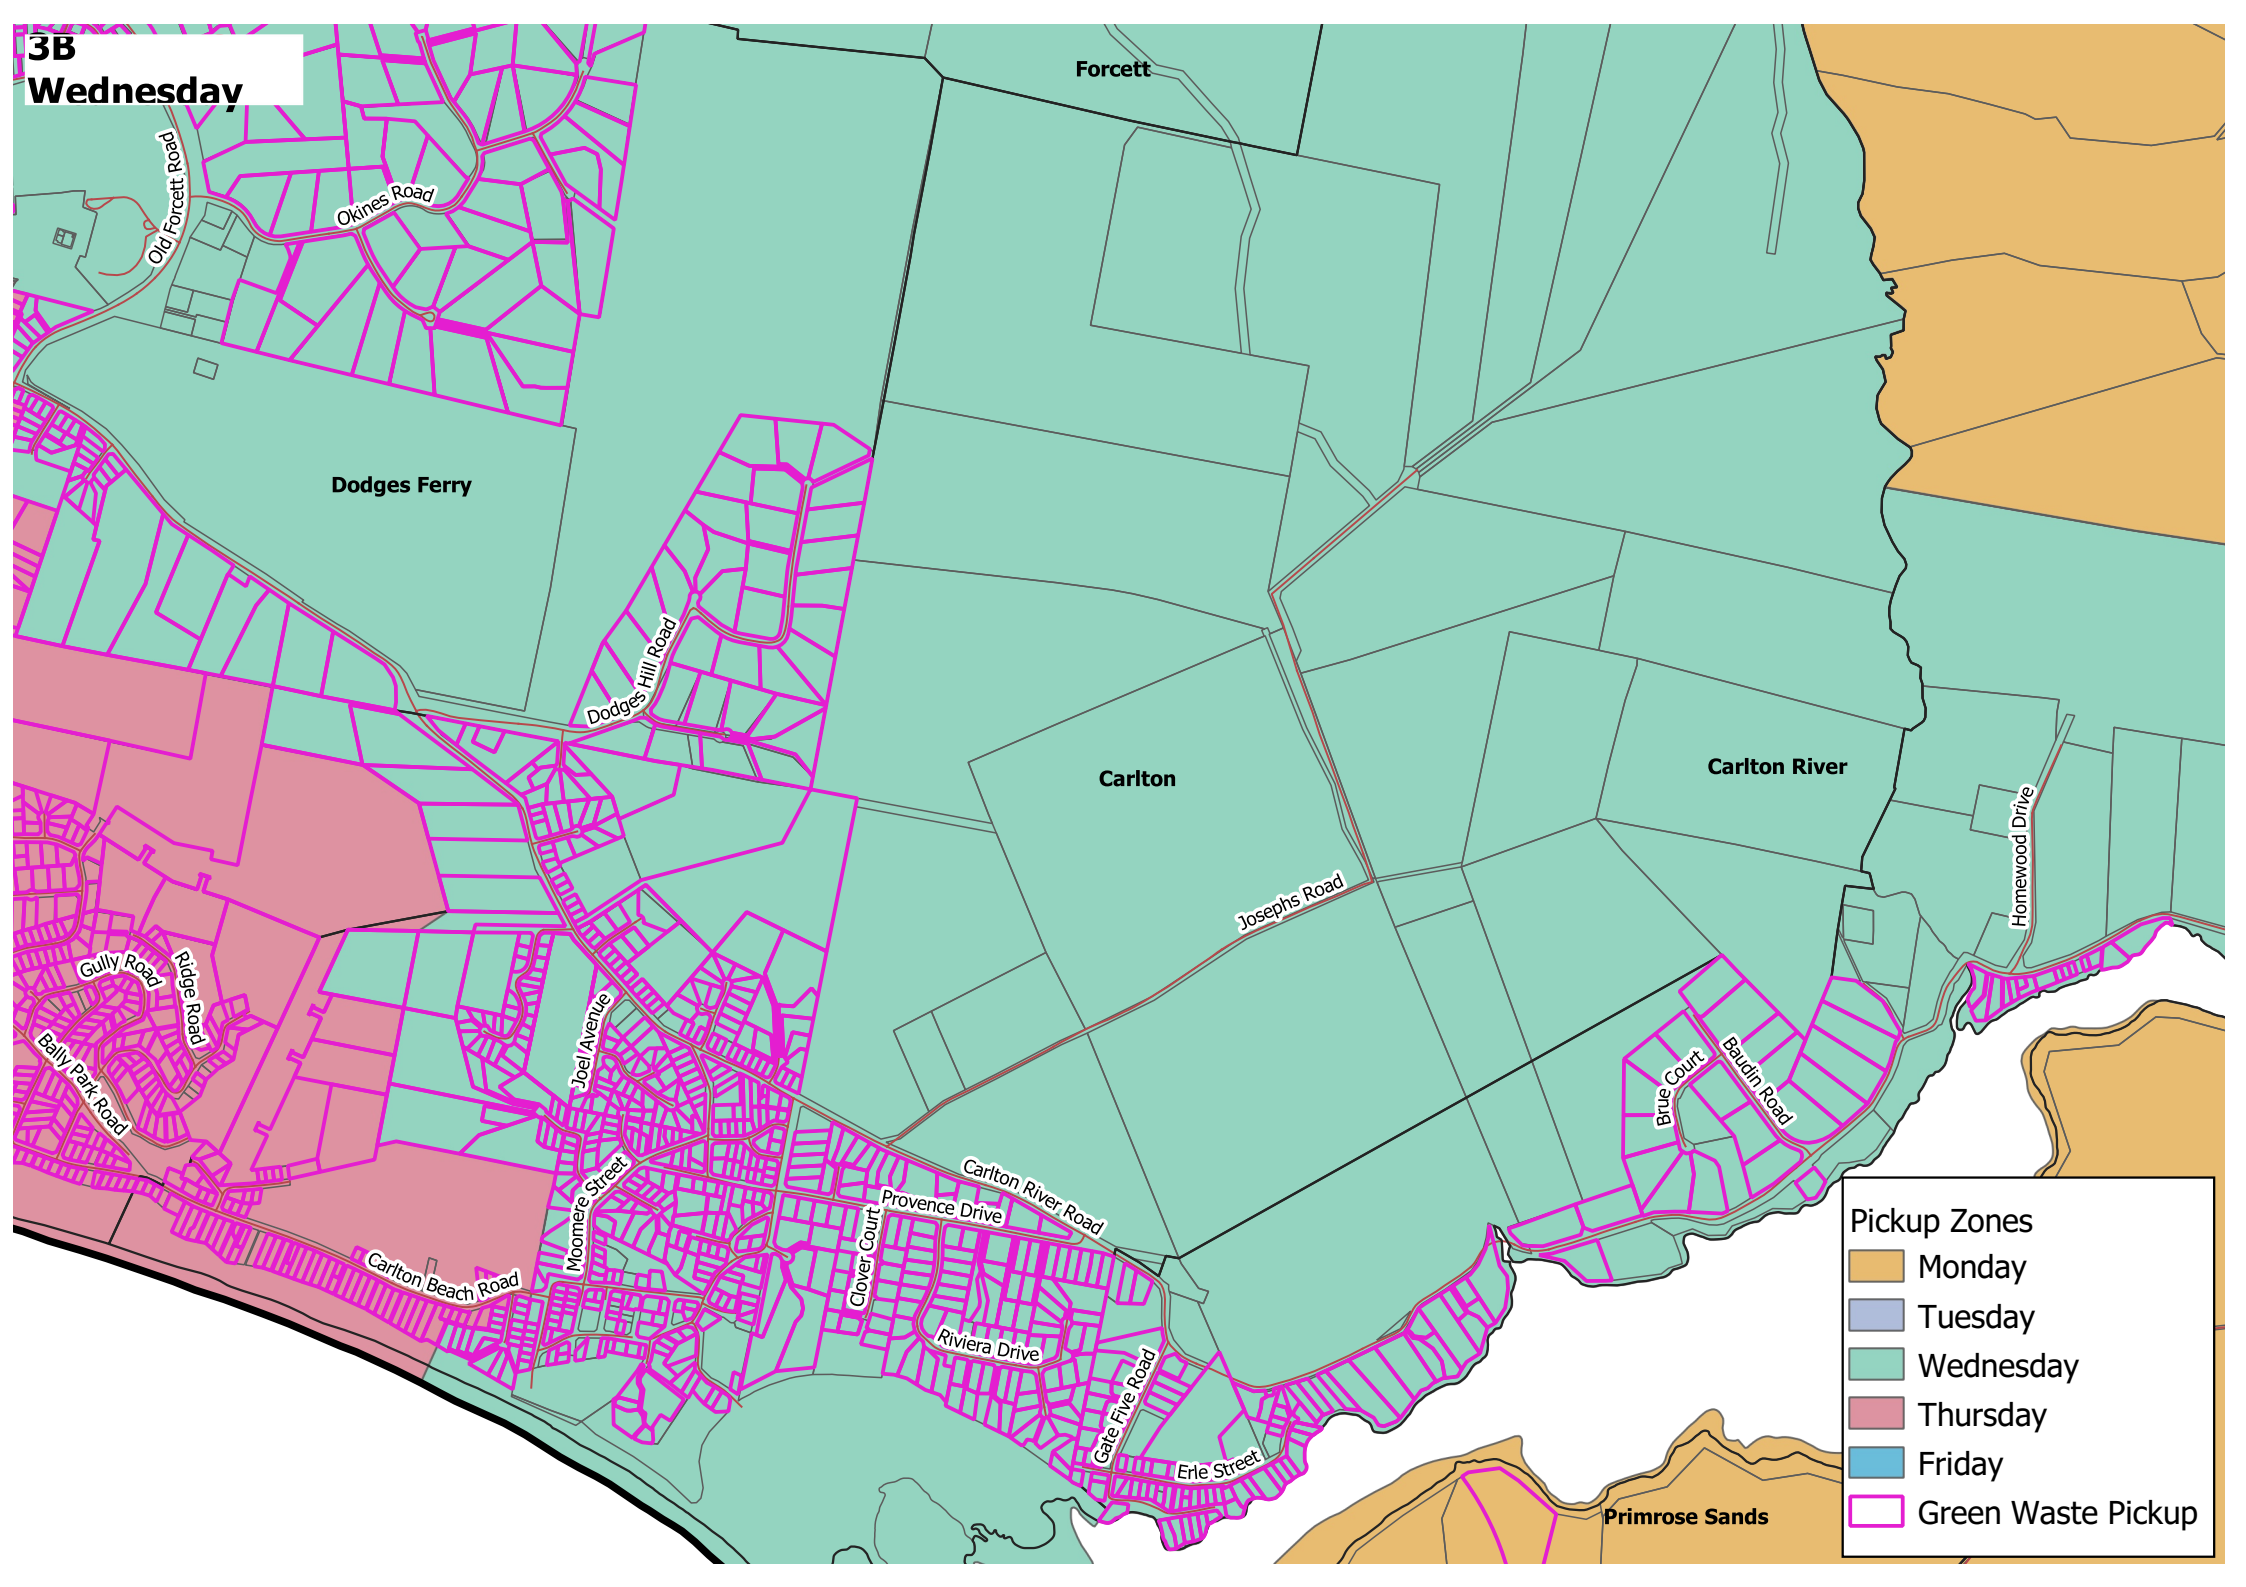

Third Avenue

Lake View Parade

McKinly Street

Darwin Street

Hoffman Street

First Avenue

View Street

Tasman Highway

Toongabbie Street

View Street

Tasman Highway

3A
Wednesday

Pickup Zones

- Monday
- Tuesday
- Wednesday
- Thursday
- Friday
- Green Waste Pickup

Dodges Ferry

3B
Wednesday

Pickup Zones

- Monday
- Tuesday
- Wednesday
- Thursday
- Friday
- Green Waste Pickup

4A Thursday

Pickup Zones

- Monday
- Tuesday
- Wednesday
- Thursday
- Friday
- Green Waste Pickup

4B Thursday

Pickup Zones

- Monday
- Tuesday
- Wednesday
- Thursday
- Friday
- Green Waste Pickup

4C Thursday

1A Friday

Pickup Zones

- Monday
- Tuesday
- Wednesday
- Thursday
- Friday
- Green Waste Pickup