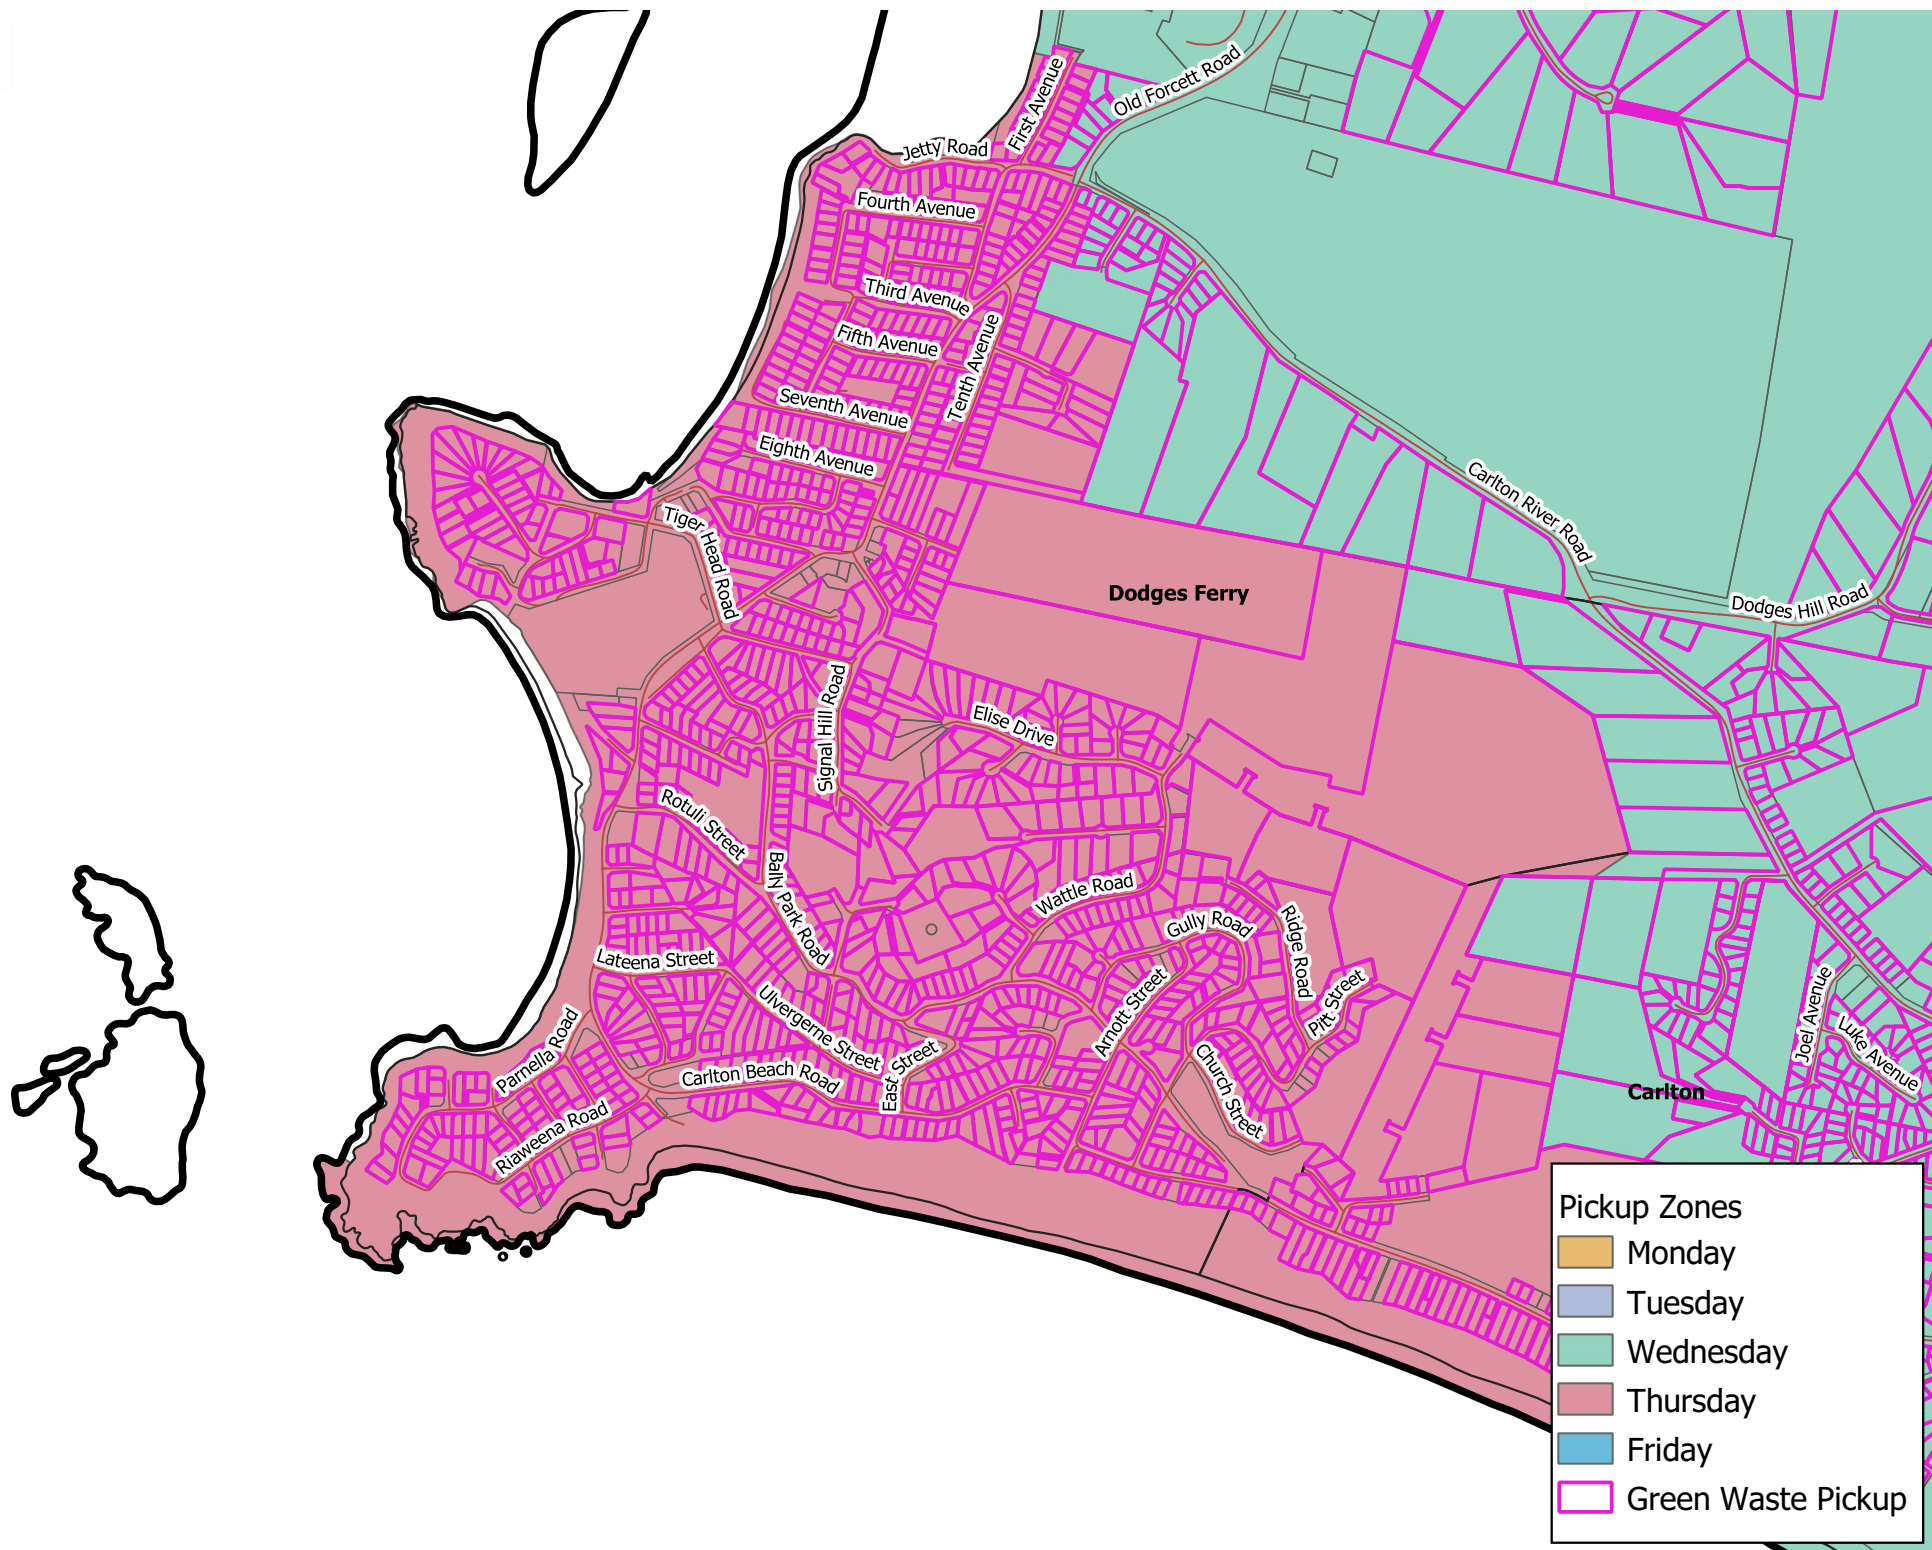

Penna Road

Barilla Court

Heaton Court

Sandpaper Drive

Esplanade

Reynolds Road

Midway Street

Honolulu Street

Third Avenue

Lake View Parade

McKinly Street

Darwin Street

Hoffman Street

First Avenue

View Street

Tasman Highway

Pickup Zones

- Monday
- Tuesday
- Wednesday
- Thursday
- Friday
- Green Waste Pickup

4A Thursday

Pickup Zones

- Monday
- Tuesday
- Wednesday
- Thursday
- Friday
- Green Waste Pickup

4B Thursday

Pickup Zones

- Monday
- Tuesday
- Wednesday
- Thursday
- Friday
- Green Waste Pickup

4C Thursday

1A Friday

Pickup Zones

- Monday
- Tuesday
- Wednesday
- Thursday
- Friday
- Green Waste Pickup