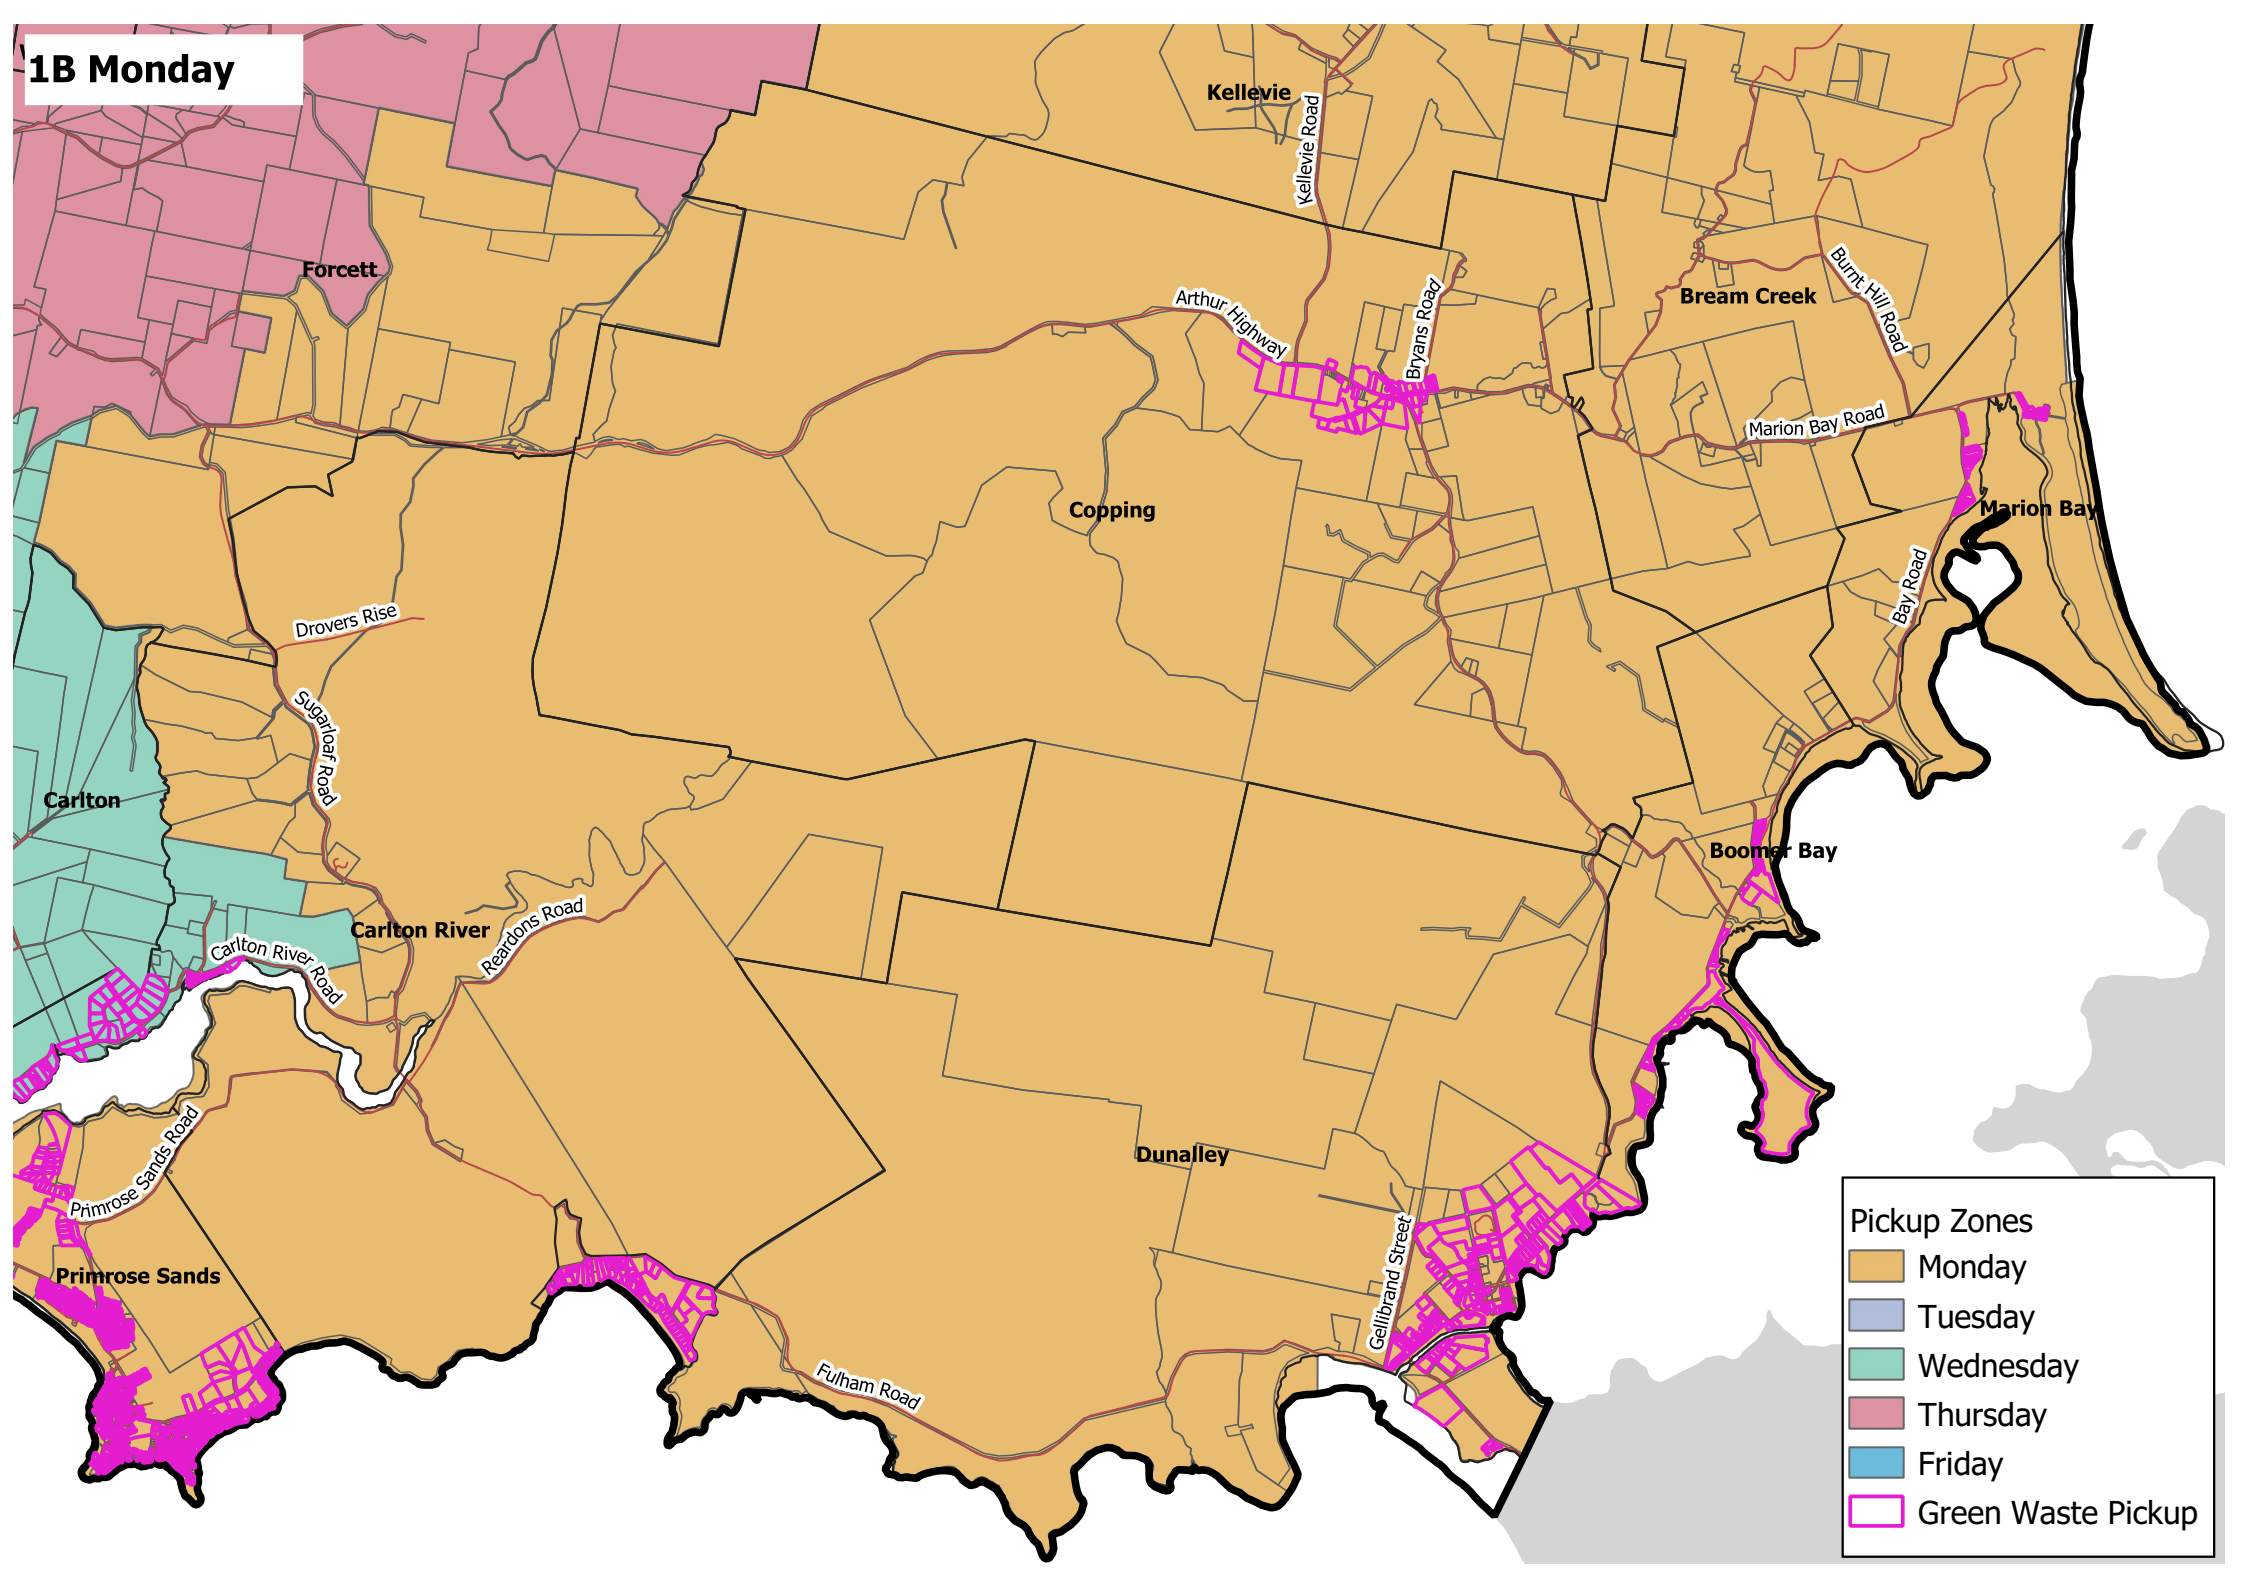

1A Monday

Pickup Zones

- Monday
- Tuesday
- Wednesday
- Thursday
- Friday
- Green Waste Pickup

1B Monday

Pickup Zones

- Monday
- Tuesday
- Wednesday
- Thursday
- Friday
- Green Waste Pickup

1C Monday

1D Monday

Pickup Zones

- Monday
- Tuesday
- Wednesday
- Thursday
- Friday
- Green Waste Pickup

Pickup Zones

- Monday
- Tuesday
- Wednesday
- Thursday
- Friday
- Green Waste Pickup

2C Tuesday

Penna

Sorell

Midway Point

Penna Road

Barilla Court

Heaton Court

Sandpaper Drive

Esplanade

Reynolds Road

Midway Street

Honolulu Street

Pickup Zones

- Monday
- Tuesday
- Wednesday
- Thursday
- Friday
- Green Waste Pickup

4A Thursday

Pickup Zones

- Monday
- Tuesday
- Wednesday
- Thursday
- Friday
- Green Waste Pickup

4B Thursday

Pickup Zones