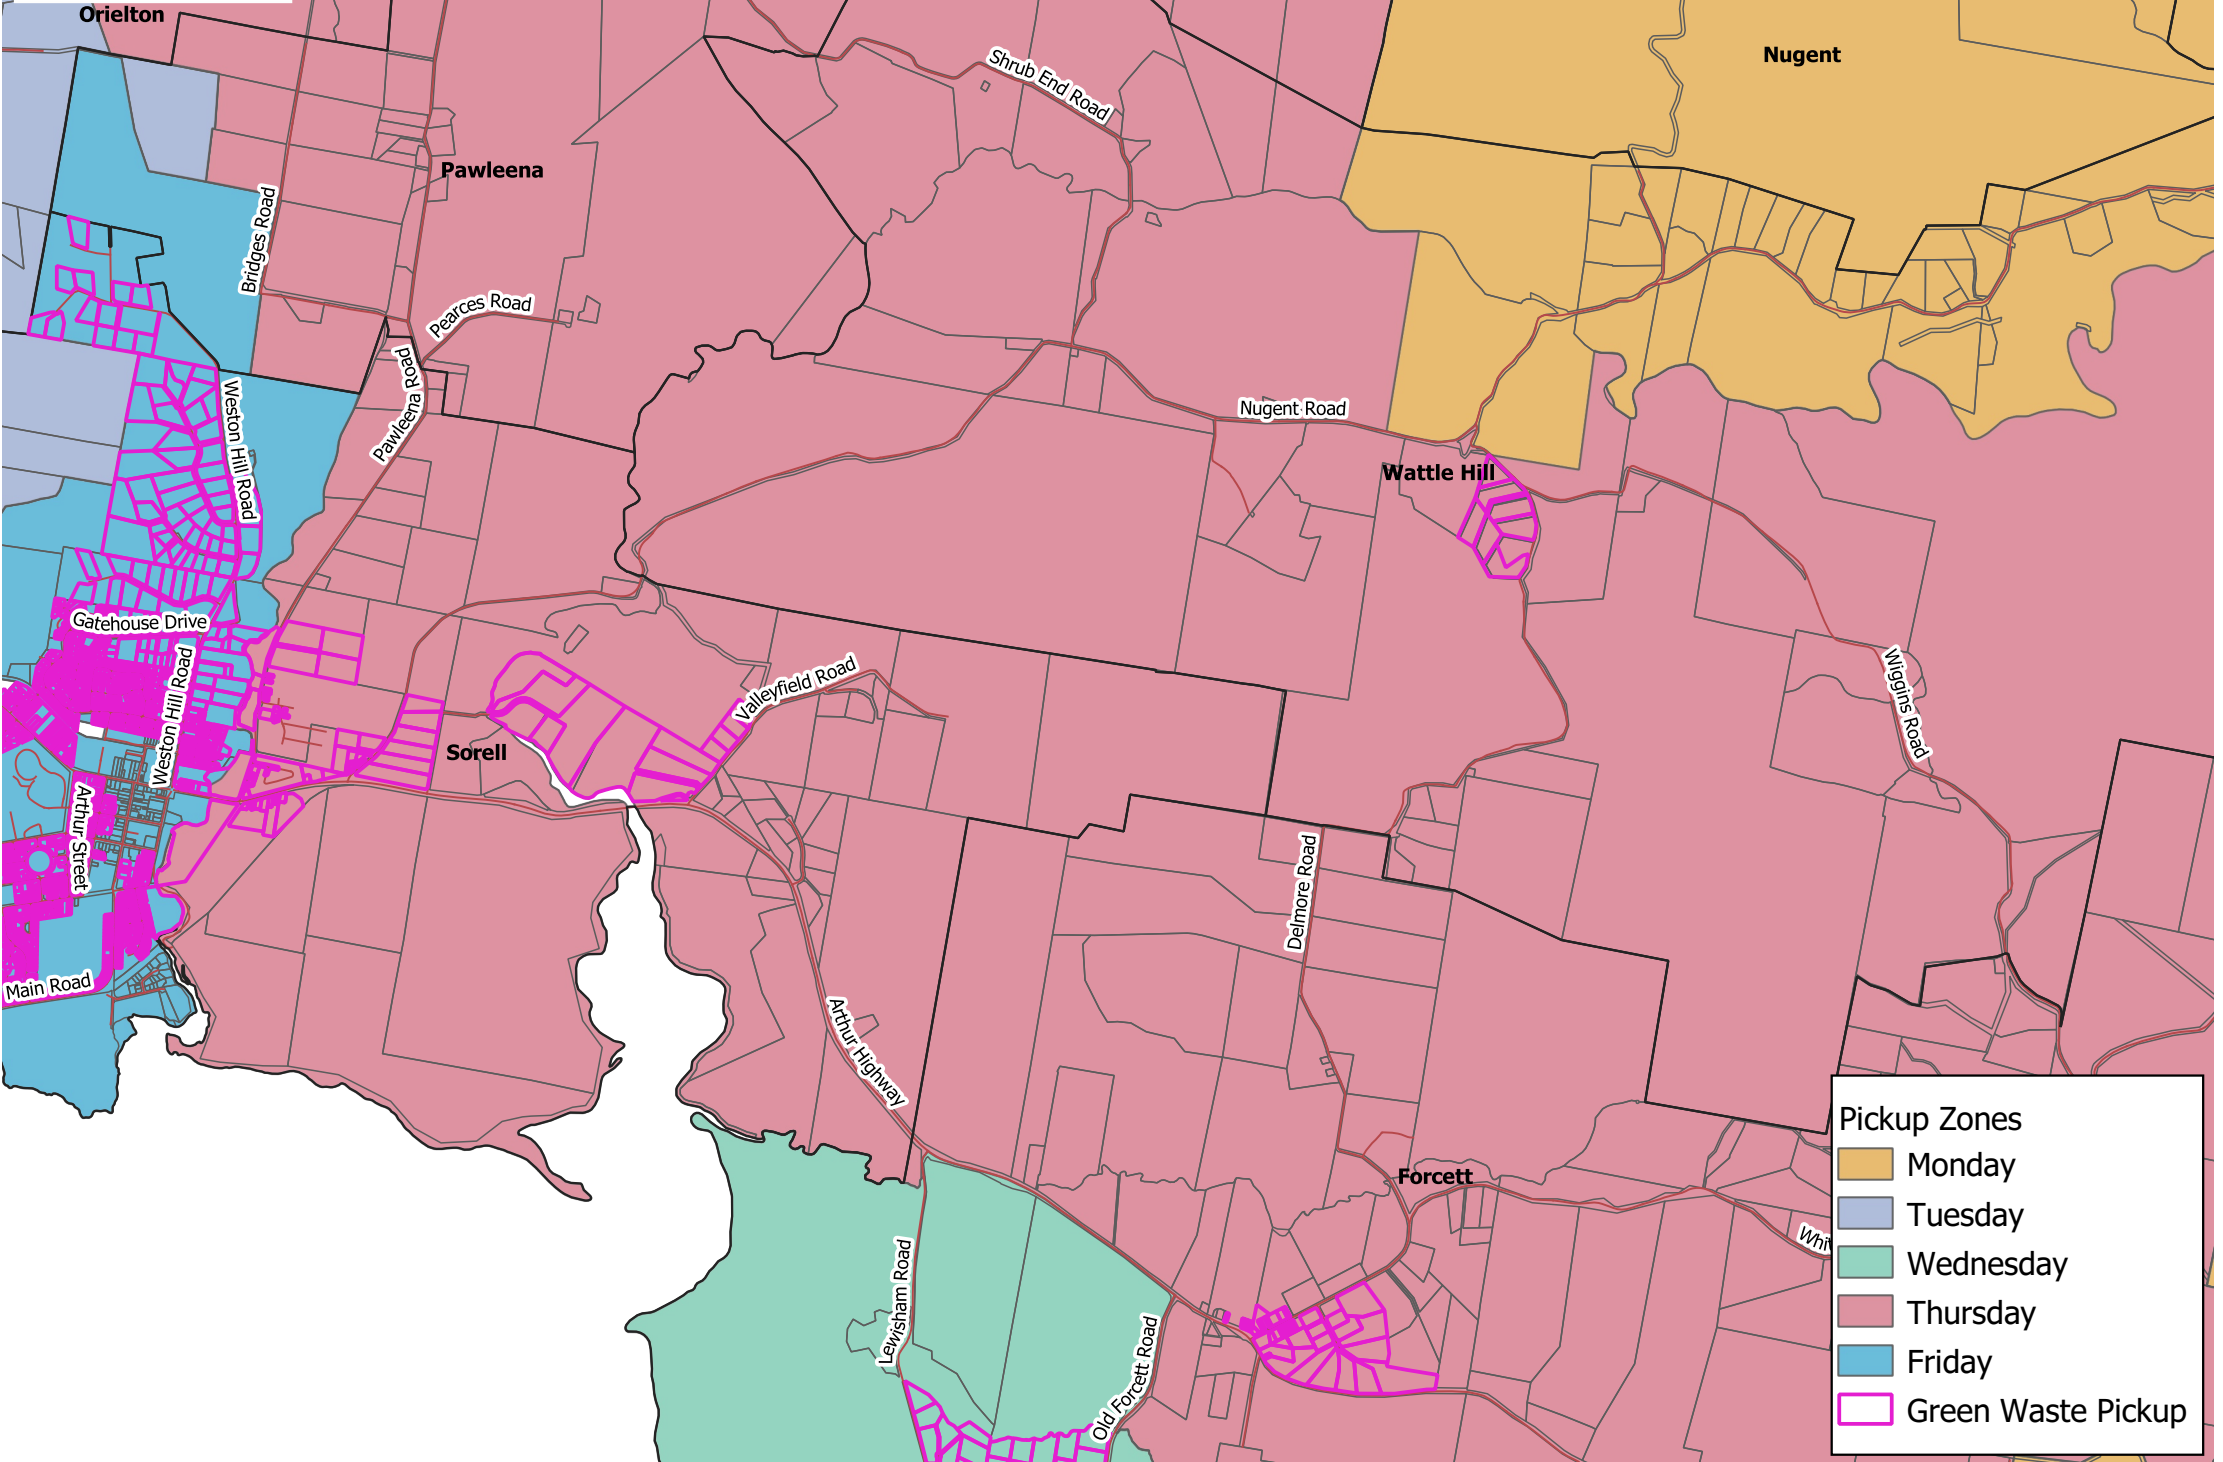

Penna Road

Barilla Court

Heaton Court

Sandpaper Drive

Esplanade

Reynolds Road

Midway Street

Honolulu Street

Third Avenue

Lake View Parade

McKinly Street

Darwin Street

Hoffman Street

First Avenue

View Street

Tasman Highway

Pickup Zones

- Monday
- Tuesday
- Wednesday
- Thursday
- Friday
- Green Waste Pickup

4A Thursday

Pickup Zones

- Monday
- Tuesday
- Wednesday
- Thursday
- Friday
- Green Waste Pickup

4B Thursday

Pickup Zones

- Monday
- Tuesday
- Wednesday
- Thursday
- Friday
- Green Waste Pickup

4C Thursday

1A Friday

Pickup Zones

- Monday
- Tuesday
- Wednesday
- Thursday
- Friday
- Green Waste Pickup