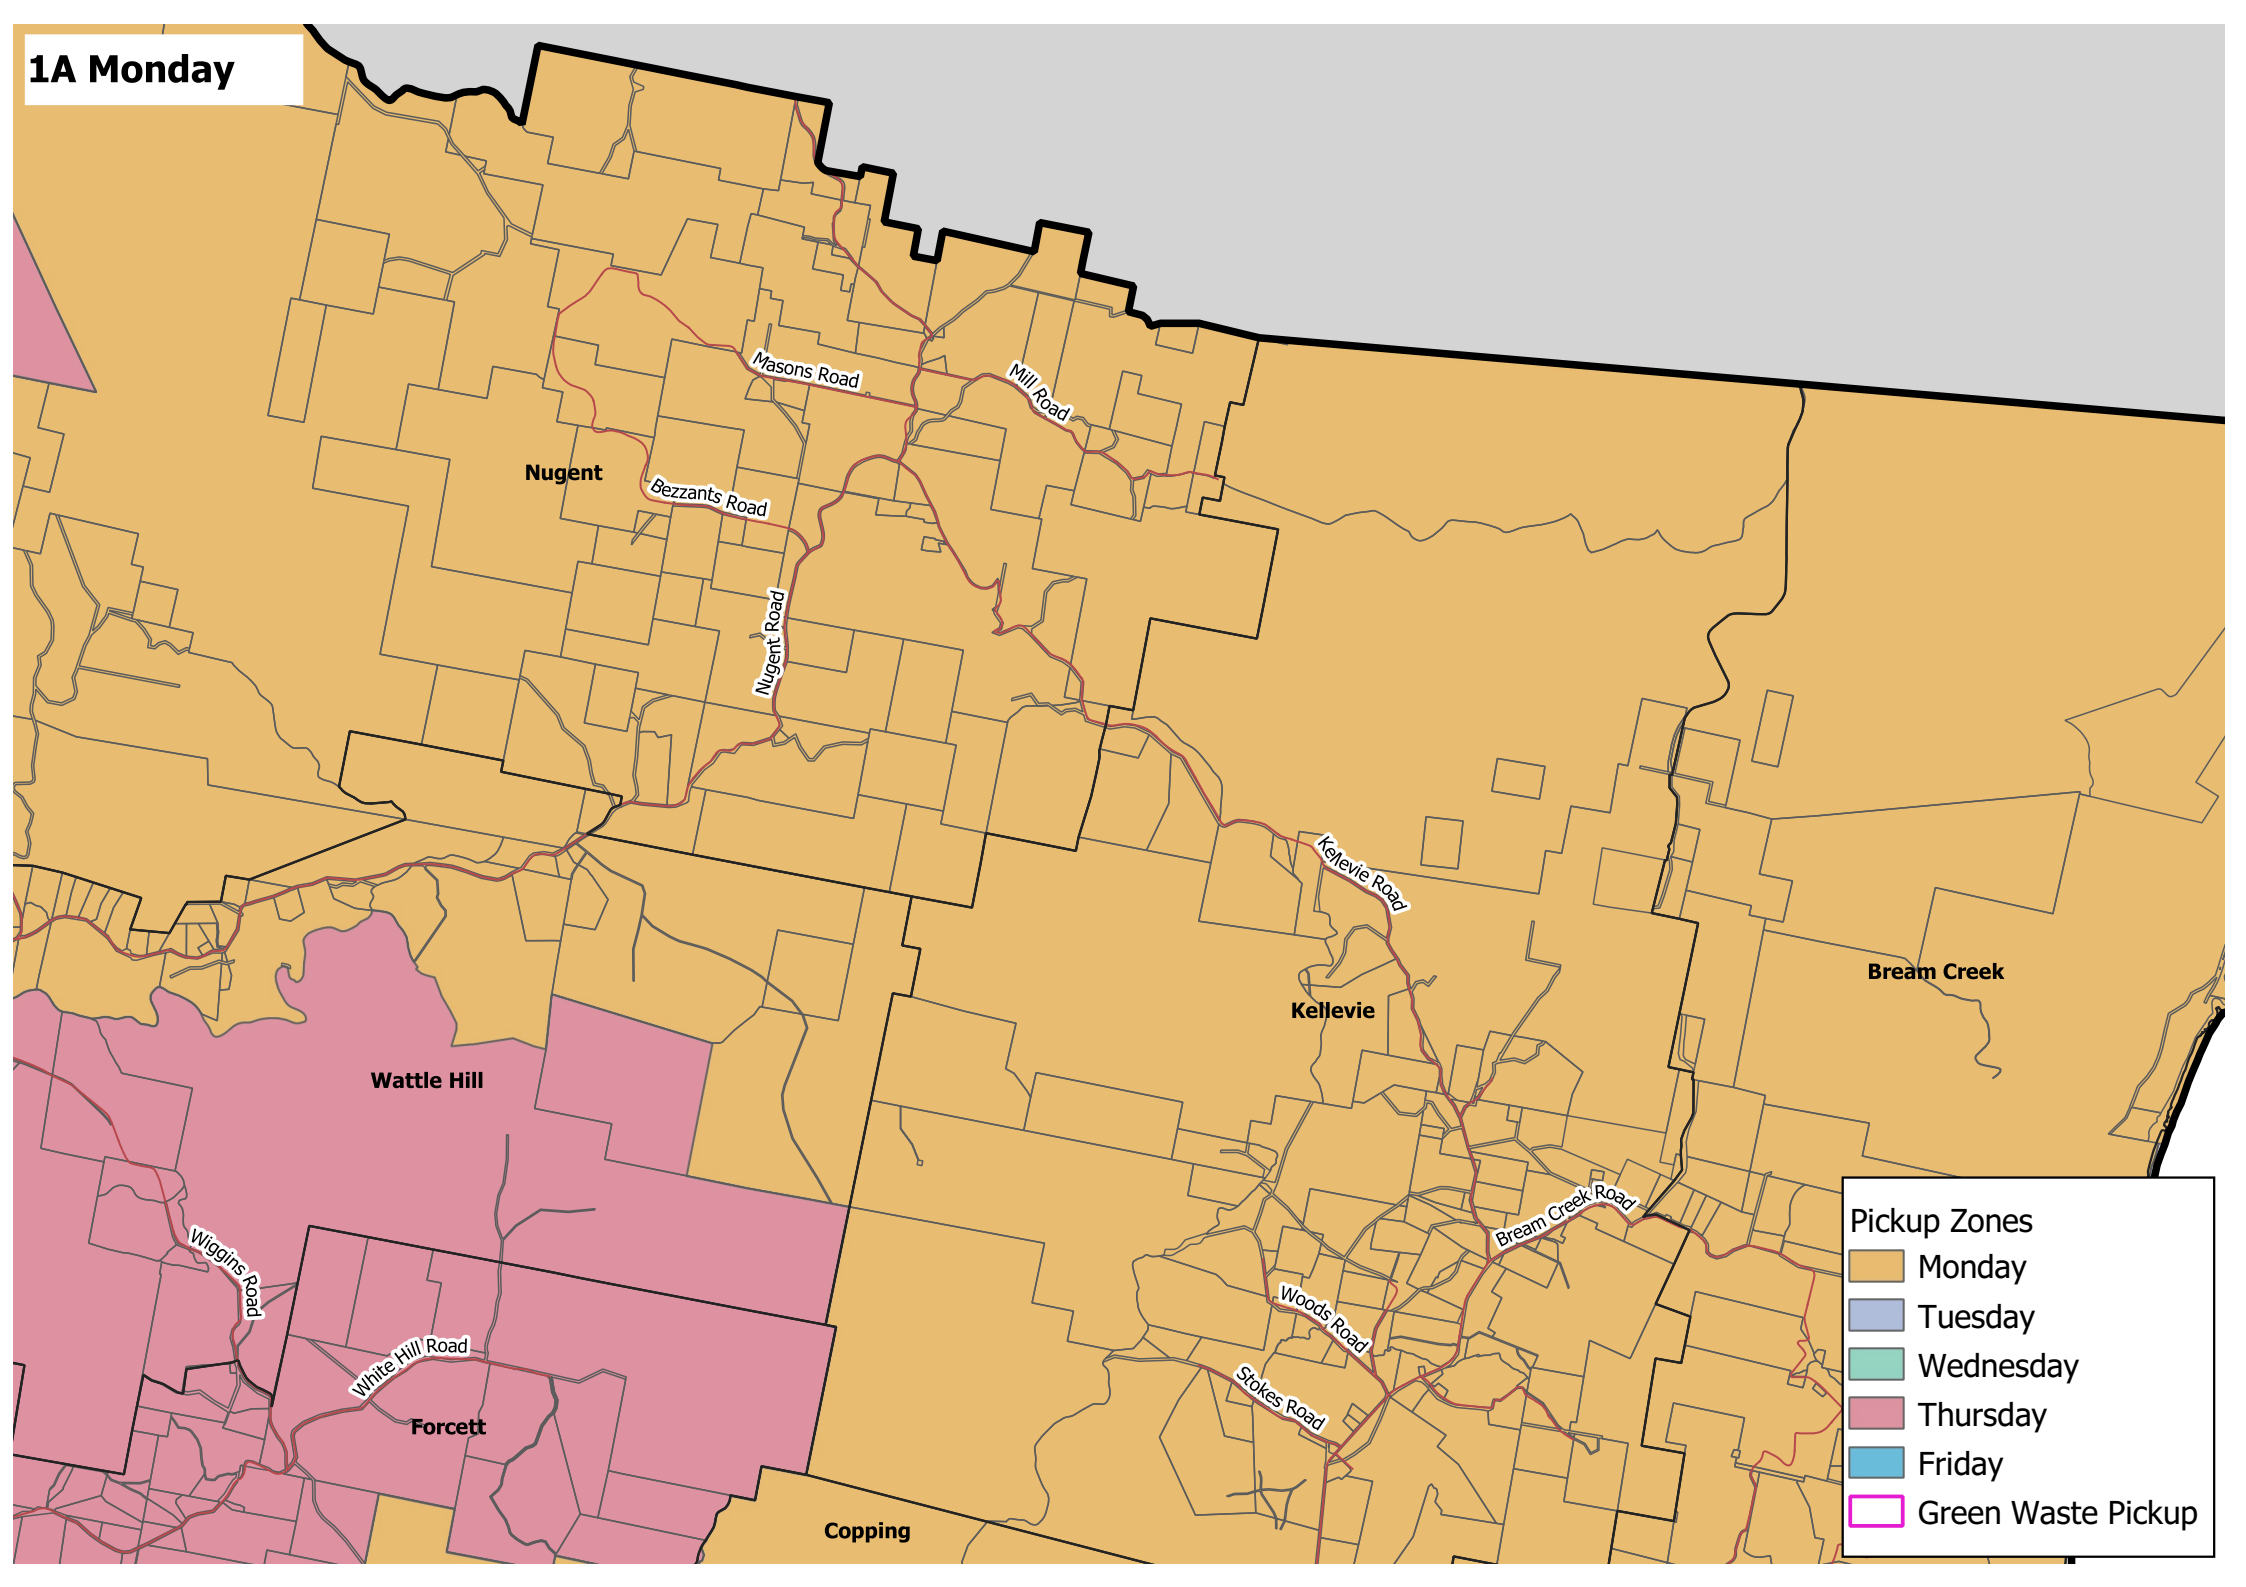

1A Monday

Pickup Zones

- Monday
- Tuesday
- Wednesday
- Thursday
- Friday
- Green Waste Pickup

1B Monday

Pickup Zones

- Monday
- Tuesday
- Wednesday
- Thursday
- Friday
- Green Waste Pickup

1C Monday

1D Monday

Pickup Zones

- Monday
- Tuesday
- Wednesday
- Thursday
- Friday
- Green Waste Pickup

Pickup Zones

- Monday
- Tuesday
- Wednesday
- Thursday
- Friday
- Green Waste Pickup

2C Tuesday

Penna

Sorell

Midway Point

Penna Road

Barilla Court

Heaton Court

Sandpaper Drive

Esplanade

Reynolds Road

Midway Street

Honolulu Street

Third Avenue

Lake View Parade

McKinly Street

Darwin Street

Hoffman Street

First Avenue

View Street

Tasman Highway